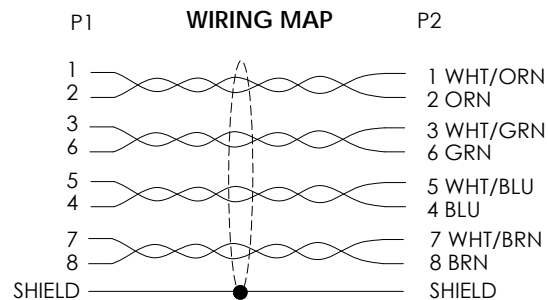

D

D

C

C

B

B

**NOTES:**

1. PLUG CONFORMS TO TIA-1096
2. CABLE ASSEMBLY SHALL BE TESTED FOR CONTINUITY.
3. CABLE ASSEMBLY SHALL BE INDIVIDUALLY PACKAGED IN ACCORDANCE WITH L-COM SPECIFICATION PS-0031.

**LSZH CABLE CHARACTERISTICS:**

FLAME RATING: IEC 60332-1  
 CORROSIVE GAS: IEC 60754  
 SMOKE EMISSION: IEC 61034

UNLESS OTHERWISE SPECIFIED, DIMENSIONS ARE IN INCHES [mm] OVERALL CABLE LENGTH TOLERANCE: ≤12 [305] = +1 [25] / -0 >12 [305] ≤60 [1524] = +2 [51] / -0 >60 [1524] ≤120 [3048] = +4 [102] / -0 >120 [3048] ≤300 [7620] = +6 [152] / -0 >300 [7620] = +5% / -0 ALL OTHER DIMENSIONAL TOLERANCES: .X = ± .2 [5]   FRACTIONS ± 1/32 .XX = ± .02 [.5]   ANGLES ± 1° .XXX = ± .005 [.13]	APPROVALS	DATE	 an INFINIT® brand 50 High Street, West Mill, North Andover, MA 01845 USA. Phone: 1.800.341.5266 1.978.682.6936
	DRAWN BY BZHANG	10/05/2023	
THIRD-ANGLE PROJECTION 	CHECKED BY GUTTADAURO	10/05/2023	CATEGORY <b>TELECOM/MODULAR</b>
	APPROVED BY GUTTADAURO	10/05/2023	
CONFIGURATION DETAILS OF UNDIMENSIONED FEATURES MAY VARY	PRODUCT DESCRIPTION <b>C6A LSZH F/UTP STR-RGT</b>		SIZE <b>A</b>   CAGE CODE <b>43321</b>   ITEM NO. <b>TRD695ASZRA7</b>
COLOR VARIATIONS MAY OCCUR	SCALE: NONE   CAD FILE: TRD695ASZRA7.SLDDRW		