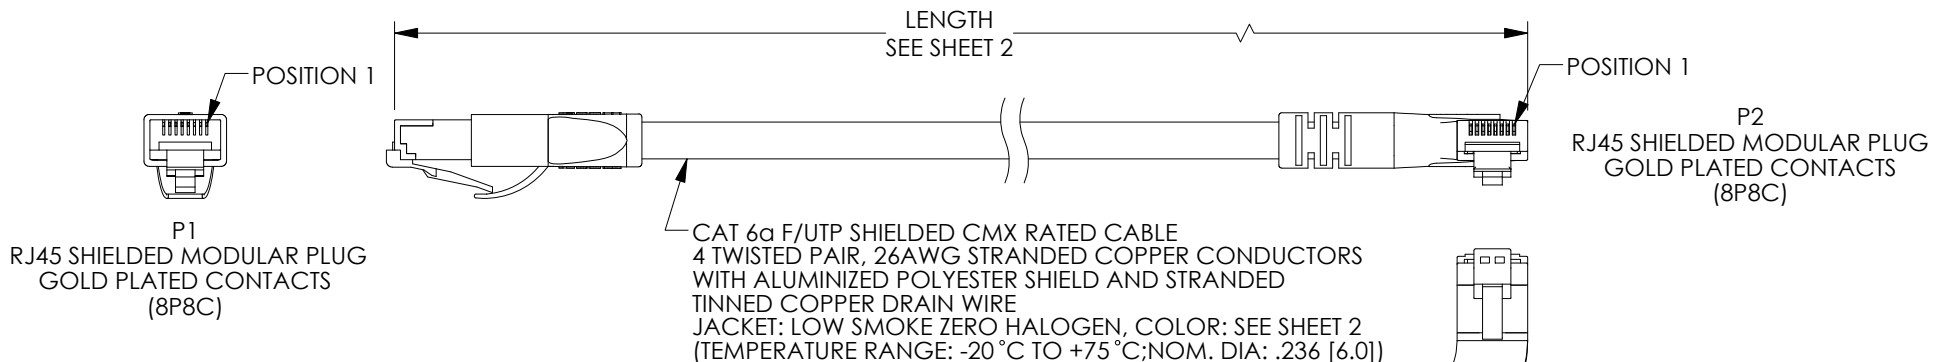

D

D

C

C

B

B

**NOTES:**

1. PLUG CONFORMS TO TIA-1096
2. CABLE ASSEMBLY SHALL BE TESTED FOR CONTINUITY.
3. CABLE ASSEMBLY SHALL BE INDIVIDUALLY PACKAGED IN ACCORDANCE WITH L-COM SPECIFICATION PS-0031.

**LSZH CABLE CHARACTERISTICS:**

FLAME RATING: IEC 60332-1  
 CORROSIVE GAS: IEC 60754  
 SMOKE EMISSION: IEC 61034

UNLESS OTHERWISE SPECIFIED, DIMENSIONS ARE IN INCHES [mm] OVERALL CABLE LENGTH TOLERANCE: ≤12 [305] = +1 [25] / -0 >12 [305] ≤60 [1524] = +2 [51] / -0 >60 [1524] ≤120 [3048] = +4 [102] / -0 >120 [3048] ≤300 [7620] = +6 [152] / -0 >300 [7620] = +5% / -0 ALL OTHER DIMENSIONAL TOLERANCES: .X = ± .2 [5]   FRACTIONS ± 1/32 .XX = ± .02 [.5]   ANGLES ± 1° .XXX = ± .005 [.13]	APPROVALS	DATE	 an INFINIT® brand 50 High Street, West Mill, North Andover, MA 01845 USA. Phone: 1.800.341.5266 1.978.682.6936
	DRAWN BY BZHANG	10/05/2023	
THIRD-ANGLE PROJECTION 	CHECKED BY GUTTADAURO	10/05/2023	CATEGORY <b>TELECOM/MODULAR</b>
	APPROVED BY GUTTADAURO	10/05/2023	
CONFIGURATION DETAILS OF UNDIMENSIONED FEATURES MAY VARY	PRODUCT DESCRIPTION <b>C6A LSZH F/UTP STR-RGT</b>		SIZE <b>A</b>   CAGE CODE <b>43321</b>   ITEM NO. <b>TRD695ASZRA7</b>
COLOR VARIATIONS MAY OCCUR	SCALE: NONE   CAD FILE: TRD695ASZRA7.SLDDRW		