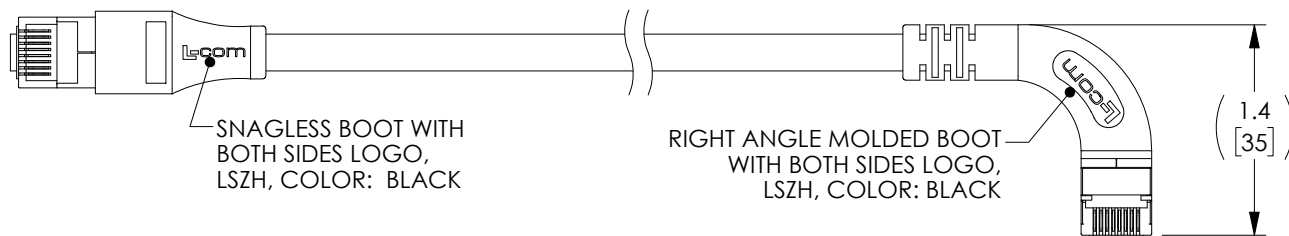

D

D

C

C

B

B

**NOTES:**

1. PLUG CONFORMS TO TIA-1096
2. CABLE ASSEMBLY SHALL BE TESTED FOR CONTINUITY.
3. CABLE ASSEMBLY SHALL BE INDIVIDUALLY PACKAGED IN ACCORDANCE WITH L-COM SPECIFICATION PS-0031.

**LSZH CABLE CHARACTERISTICS:**

FLAME RATING: IEC 60332-1  
 CORROSIVE GAS: IEC 60754  
 SMOKE EMISSION: IEC 61034

UNLESS OTHERWISE SPECIFIED, DIMENSIONS ARE IN INCHES [mm] OVERALL CABLE LENGTH TOLERANCE: ≤12 [305] = +1 [25] / -0 >12 [305] ≤60 [1524] = +2 [51] / -0 >60 [1524] ≤120 [3048] = +4 [102] / -0 >120 [3048] ≤300 [7620] = +6 [152] / -0 >300 [7620] = +5% / -0 ALL OTHER DIMENSIONAL TOLERANCES: .X = ± .2 [5]   FRACTIONS ± 1/32 .XX = ± .02 [.5]   ANGLES ± 1° .XXX = ± .005 [.13]	APPROVALS	DATE	 an INFINIT® brand 50 High Street, West Mill, North Andover, MA 01845 USA. Phone: 1.800.341.5266 1.978.682.6936
	DRAWN BY BZHANG	10/05/2023	
THIRD-ANGLE PROJECTION 	CHECKED BY GUTTADAURO	10/05/2023	CATEGORY <b>TELECOM/MODULAR</b>
	APPROVED BY GUTTADAURO	10/05/2023	
CONFIGURATION DETAILS OF UNDIMENSIONED FEATURES MAY VARY	PRODUCT DESCRIPTION <b>C6A LSZH F/UTP STR-RGT</b>		SIZE <b>A</b>   CAGE CODE <b>43321</b>   ITEM NO. <b>TRD695ASZRA7</b>
COLOR VARIATIONS MAY OCCUR	SCALE: NONE   CAD FILE: TRD695ASZRA7.SLDDRW		