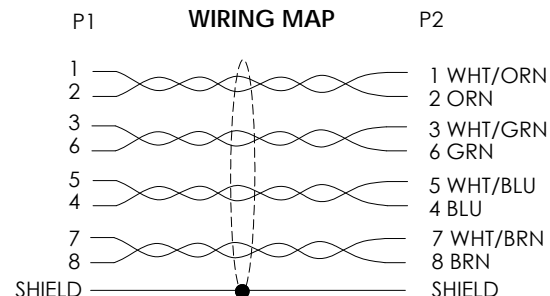

**NOTES:**

1. PLUG CONFORMS TO TIA-1096
2. CABLE ASSEMBLY SHALL BE TESTED FOR CONTINUITY.
3. CABLE ASSEMBLY SHALL BE INDIVIDUALLY PACKAGED IN ACCORDANCE WITH L-COM SPECIFICATION PS-0031.

**LSZH CABLE CHARACTERISTICS:**  
 FLAME RATING: IEC 60332-1  
 CORROSIVE GAS: IEC 60754  
 SMOKE EMISSION: IEC 61034

UNLESS OTHERWISE SPECIFIED, DIMENSIONS ARE IN INCHES [mm]	APPROVALS	DATE	 50 High Street, West Mill, North Andover, MA 01845 USA. Phone: 1.800.341.5266 1.978.682.6936			
	DRAWN BY BZHANG	10/05/2023				
OVERALL CABLE LENGTH TOLERANCE: ≤12 [305] = +1 [25] / -0 >12 [305] ≤60 [1524] = +2 [51] / -0 >60 [1524] ≤120 [3048] = +4 [102] / -0 >120 [3048] ≤300 [7620] = +6 [152] / -0 >300 [7620] = +5% / -0	CHECKED BY GUTTADAURO	10/05/2023	CATEGORY <b>TELECOM/MODULAR</b>			
ALL OTHER DIMENSIONAL TOLERANCES: .X = ± .2 [5]   FRACTIONS ± 1/32 .XX = ± .02 [.5]   ANGLES ± 1° .XXX = ± .005 [.13]	APPROVED BY GUTTADAURO	10/05/2023	PRODUCT DESCRIPTION <b>C6A LSZH F/UTP STR-RGT</b>			
THIRD-ANGLE PROJECTION 	CONFIGURATION DETAILS OF UNDIMENSIONED FEATURES MAY VARY	COLOR VARIATIONS MAY OCCUR	SIZE <b>A</b>	CAGE CODE <b>43321</b>	ITEM NO. <b>TRD695ASZRA7</b>	REV. <b>A</b>
			SCALE: NONE	CAD FILE: TRD695ASZRA7.SLDDRW	SHEET 1 OF 2	