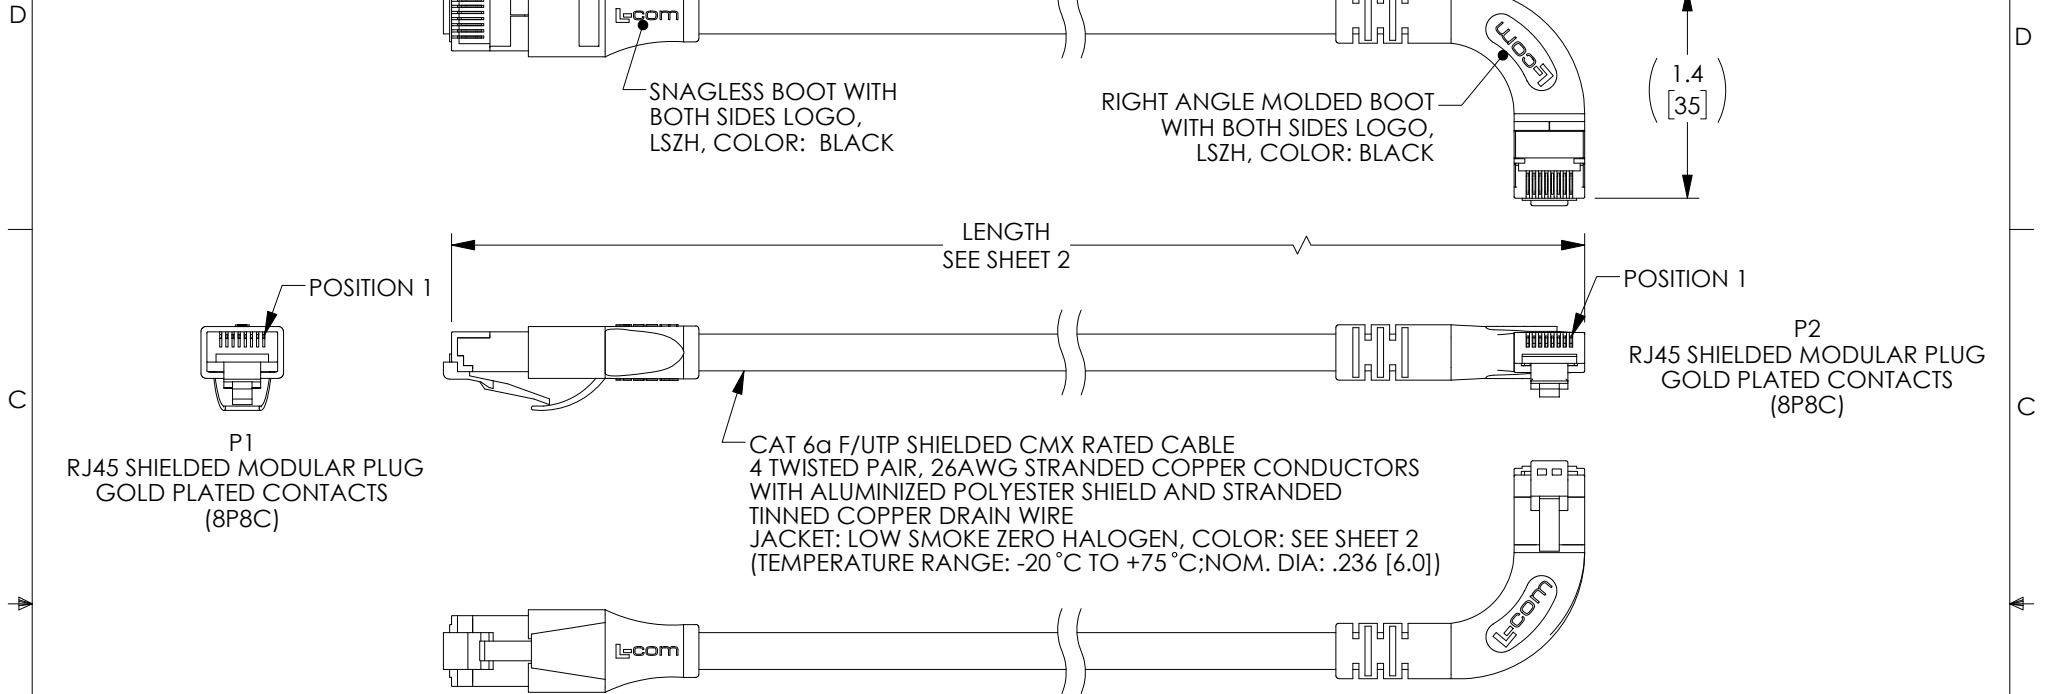

**NOTES:**

1. PLUG CONFORMS TO TIA-1096
2. CABLE ASSEMBLY SHALL BE TESTED FOR CONTINUITY.
3. CABLE ASSEMBLY SHALL BE INDIVIDUALLY PACKAGED IN ACCORDANCE WITH L-COM SPECIFICATION PS-0031.

**LSZH CABLE CHARACTERISTICS:**  
 FLAME RATING: IEC 60332-1  
 CORROSIVE GAS: IEC 60754  
 SMOKE EMISSION: IEC 61034

UNLESS OTHERWISE SPECIFIED, DIMENSIONS ARE IN INCHES [mm]	APPROVALS	DATE	 50 High Street, West Mill, North Andover, MA 01845 USA. Phone: 1.800.341.5266 1.978.682.6936			
	DRAWN BY BZHANG	10/05/2023				
OVERALL CABLE LENGTH TOLERANCE: ≤12 [305] = +1 [25] / -0 >12 [305] ≤60 [1524] = +2 [51] / -0 >60 [1524] ≤120 [3048] = +4 [102] / -0 >120 [3048] ≤300 [7620] = +6 [152] / -0 >300 [7620] = +5% / -0	CHECKED BY GUTTADAURO	10/05/2023	CATEGORY <b>TELECOM/MODULAR</b>			
ALL OTHER DIMENSIONAL TOLERANCES: .X = ± .2 [5]   FRACTIONS ± 1/32 .XX = ± .02 [.5]   ANGLES ± 1° .XXX = ± .005 [.13]	APPROVED BY GUTTADAURO	10/05/2023	PRODUCT DESCRIPTION <b>C6A LSZH F/UTP STR-RGT</b>			
THIRD-ANGLE PROJECTION 	CONFIGURATION DETAILS OF UNDIMENSIONED FEATURES MAY VARY	COLOR VARIATIONS MAY OCCUR	SIZE <b>A</b>	CAGE CODE <b>43321</b>	ITEM NO. <b>TRD695ASZRA7</b>	REV. <b>A</b>
			SCALE: NONE	CAD FILE: TRD695ASZRA7.SLDDRW	SHEET 1 OF 2	