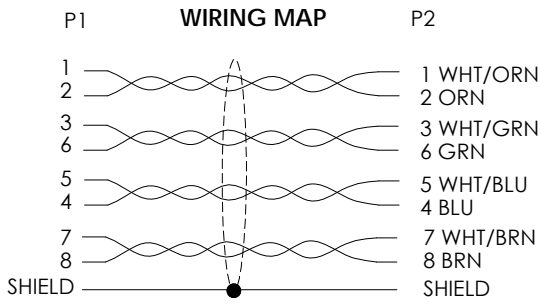

**NOTES:**

1. PLUG CONFORMS TO TIA-1096
2. CABLE ASSEMBLY SHALL BE TESTED FOR CONTINUITY.
3. CABLE ASSEMBLY SHALL BE INDIVIDUALLY PACKAGED IN ACCORDANCE WITH L-COM SPECIFICATION PS-0031.

**LSZH CABLE CHARACTERISTICS:**  
 FLAME RATING: IEC 60332-1  
 CORROSIVE GAS: IEC 60754  
 SMOKE EMISSION: IEC 61034

THE INFORMATION CONTAINED IN THIS DRAWING IS THE SOLE PROPERTY OF L-COM, INC. ANY REPRODUCTION IN PART OR WHOLE WITHOUT THE WRITTEN PERMISSION OF L-COM, INC. IS PROHIBITED.

PART NUMBER	COLOR	LENGTH FEET [METERS]	PART NUMBER	COLOR	LENGTH FEET [METERS]	PART NUMBER	COLOR	LENGTH FEET [METERS]
TRD695ASZRA6BLK-1	BLACK	1.0 [0.30]	TRD695ASZRA6RED-1	RED	1.0 [0.30]	TRD695ASZRA6GRY-1	GRAY	1.0 [0.30]
TRD695ASZRA6BLK-2	BLACK	2.0 [0.61]	TRD695ASZRA6RED-2	RED	2.0 [0.61]	TRD695ASZRA6GRY-2	GRAY	2.0 [0.61]
TRD695ASZRA6BLK-3	BLACK	3.0 [0.91]	TRD695ASZRA6RED-3	RED	3.0 [0.91]	TRD695ASZRA6GRY-3	GRAY	3.0 [0.91]
TRD695ASZRA6BLK-5	BLACK	5.0 [1.52]	TRD695ASZRA6RED-5	RED	5.0 [1.52]	TRD695ASZRA6GRY-5	GRAY	5.0 [1.52]
TRD695ASZRA6BLK-7	BLACK	7.0 [2.13]	TRD695ASZRA6RED-7	RED	7.0 [2.13]	TRD695ASZRA6GRY-7	GRAY	7.0 [2.13]
TRD695ASZRA6BLK-10	BLACK	10.0 [3.05]	TRD695ASZRA6RED-10	RED	10.0 [3.05]	TRD695ASZRA6GRY-10	GRAY	10.0 [3.05]
TRD695ASZRA6BLK-15	BLACK	15.0 [4.57]	TRD695ASZRA6RED-15	RED	15.0 [4.57]	TRD695ASZRA6GRY-15	GRAY	15.0 [4.57]
TRD695ASZRA6BLK-20	BLACK	20.0 [6.10]	TRD695ASZRA6RED-20	RED	20.0 [6.10]	TRD695ASZRA6GRY-20	GRAY	20.0 [6.10]