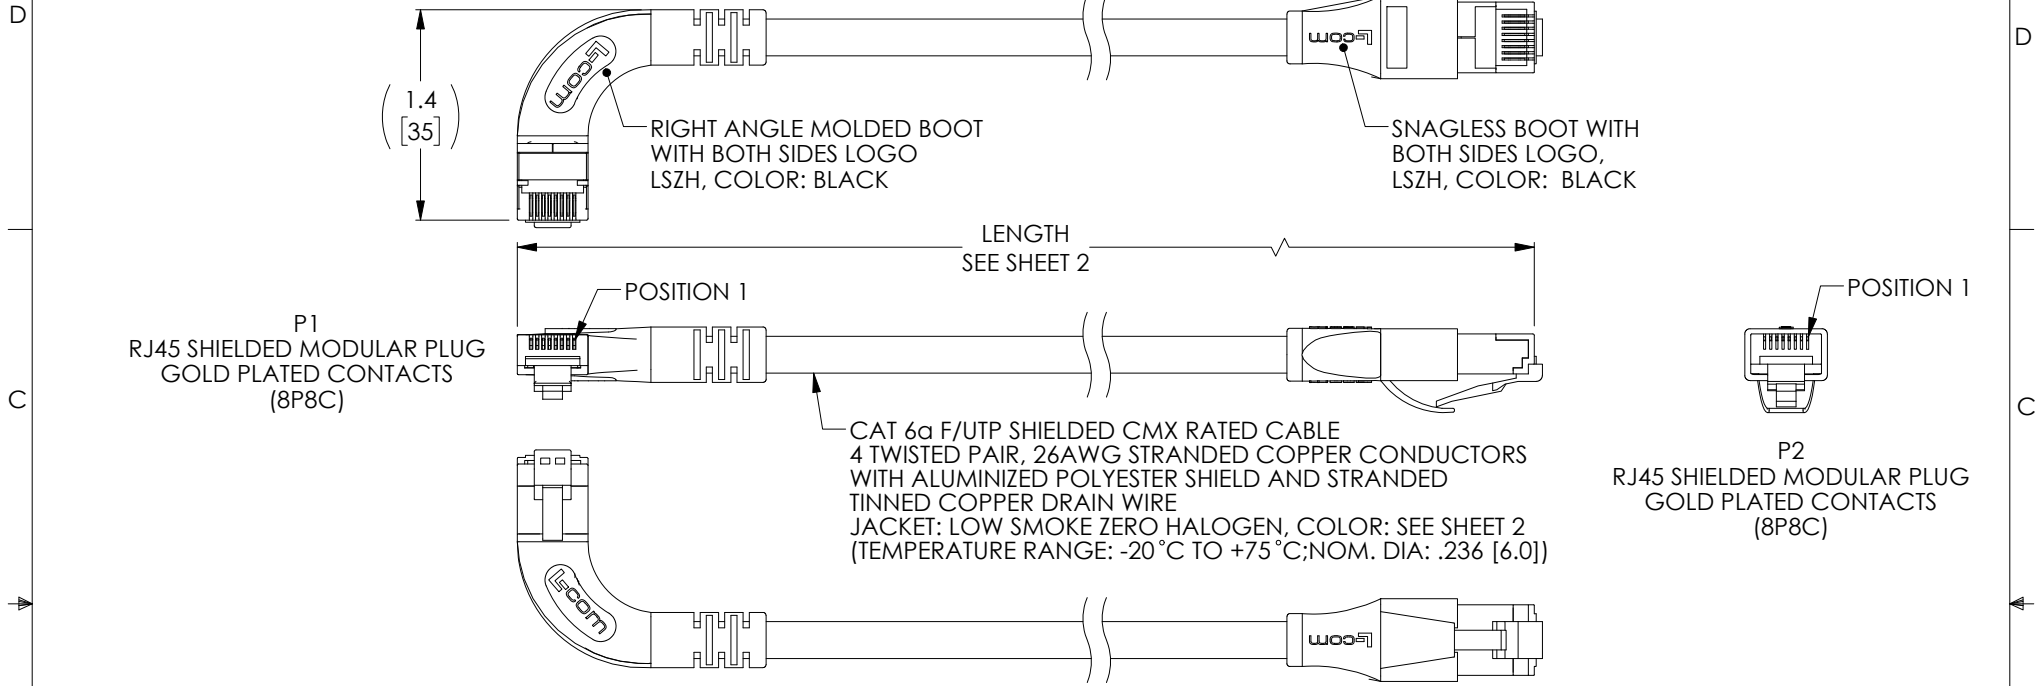

**NOTES:**

1. PLUG CONFORMS TO TIA-1096
2. CABLE ASSEMBLY SHALL BE TESTED FOR CONTINUITY.
3. CABLE ASSEMBLY SHALL BE INDIVIDUALLY PACKAGED IN ACCORDANCE WITH L-COM SPECIFICATION PS-0031.

**LSZH CABLE CHARACTERISTICS:**  
 FLAME RATING: IEC 60332-1  
 CORROSIVE GAS: IEC 60754  
 SMOKE EMISSION: IEC 61034

UNLESS OTHERWISE SPECIFIED, DIMENSIONS ARE IN INCHES [mm] OVERALL CABLE LENGTH TOLERANCE: ≤12 [305] = +1 [25] / -0 >12 [305] ≤60 [1524] = +2 [51] / -0 >60 [1524] ≤120 [3048] = +4 [102] / -0 >120 [3048] ≤300 [7620] = +6 [152] / -0 >300 [7620] = +5% / -0 ALL OTHER DIMENSIONAL TOLERANCES: .X = ± .2 [5]   FRACTIONS ± 1/32 .XX = ± .02 [.5]   ANGLES ± 1° .XXX = ± .005 [.13]	APPROVALS DRAWN BY BZHANG CHECKED BY GUTTADAURO APPROVED BY GUTTADAURO	DATE 10/05/2023 10/05/2023 10/05/2023	50 High Street, West Mill, North Andover, MA 01845 USA. Phone: 1.800.341.5266 1.978.682.6936
	CONFIGURATION DETAILS OF UNDIMENSIONED FEATURES MAY VARY		
THIRD-ANGLE PROJECTION 	COLOR VARIATIONS MAY OCCUR	PRODUCT DESCRIPTION <b>C6A LSZH F/UTP STR-LFT</b>	SCALE: NONE CAD FILE: TRD695ASZRA6.SLDDRW
SIZE <b>A</b>		CAGE CODE <b>43321</b>	ITEM NO. <b>TRD695ASZRA6</b>
			REV. <b>A</b>