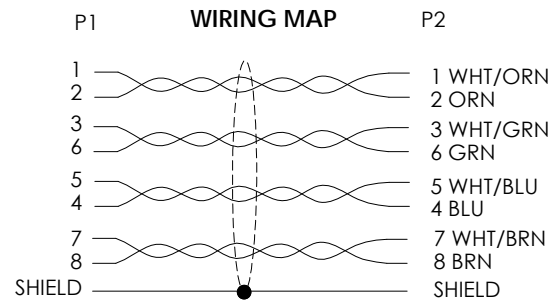

NOTES:

1. PLUG CONFORMS TO TIA-1096
2. CABLE ASSEMBLY SHALL BE TESTED FOR CONTINUITY.
3. CABLE ASSEMBLY SHALL BE INDIVIDUALLY PACKAGED IN ACCORDANCE WITH L-COM SPECIFICATION PS-0031.

LSZH CABLE CHARACTERISTICS:
 FLAME RATING: IEC 60332-1
 CORROSIVE GAS: IEC 60754
 SMOKE EMISSION: IEC 61034

THE INFORMATION CONTAINED IN THIS DRAWING IS THE SOLE PROPERTY OF L-COM, INC. ANY REPRODUCTION IN PART OR WHOLE WITHOUT THE WRITTEN PERMISSION OF L-COM, INC. IS PROHIBITED.

PART NUMBER	COLOR	LENGTH FEET [METERS]	PART NUMBER	COLOR	LENGTH FEET [METERS]	PART NUMBER	COLOR	LENGTH FEET [METERS]
TRD695ASZRA1BLK-1	BLACK	1.0 [0.30]	TRD695ASZRA1RED-1	RED	1.0 [0.30]	TRD695ASZRA1GRY-1	GRAY	1.0 [0.30]
TRD695ASZRA1BLK-2	BLACK	2.0 [0.61]	TRD695ASZRA1RED-2	RED	2.0 [0.61]	TRD695ASZRA1GRY-2	GRAY	2.0 [0.61]
TRD695ASZRA1BLK-3	BLACK	3.0 [0.91]	TRD695ASZRA1RED-3	RED	3.0 [0.91]	TRD695ASZRA1GRY-3	GRAY	3.0 [0.91]
TRD695ASZRA1BLK-5	BLACK	5.0 [1.52]	TRD695ASZRA1RED-5	RED	5.0 [1.52]	TRD695ASZRA1GRY-5	GRAY	5.0 [1.52]
TRD695ASZRA1BLK-7	BLACK	7.0 [2.13]	TRD695ASZRA1RED-7	RED	7.0 [2.13]	TRD695ASZRA1GRY-7	GRAY	7.0 [2.13]
TRD695ASZRA1BLK-10	BLACK	10.0 [3.05]	TRD695ASZRA1RED-10	RED	10.0 [3.05]	TRD695ASZRA1GRY-10	GRAY	10.0 [3.05]
TRD695ASZRA1BLK-15	BLACK	15.0 [4.57]	TRD695ASZRA1RED-15	RED	15.0 [4.57]	TRD695ASZRA1GRY-15	GRAY	15.0 [4.57]
TRD695ASZRA1BLK-20	BLACK	20.0 [6.10]	TRD695ASZRA1RED-20	RED	20.0 [6.10]	TRD695ASZRA1GRY-20	GRAY	20.0 [6.10]