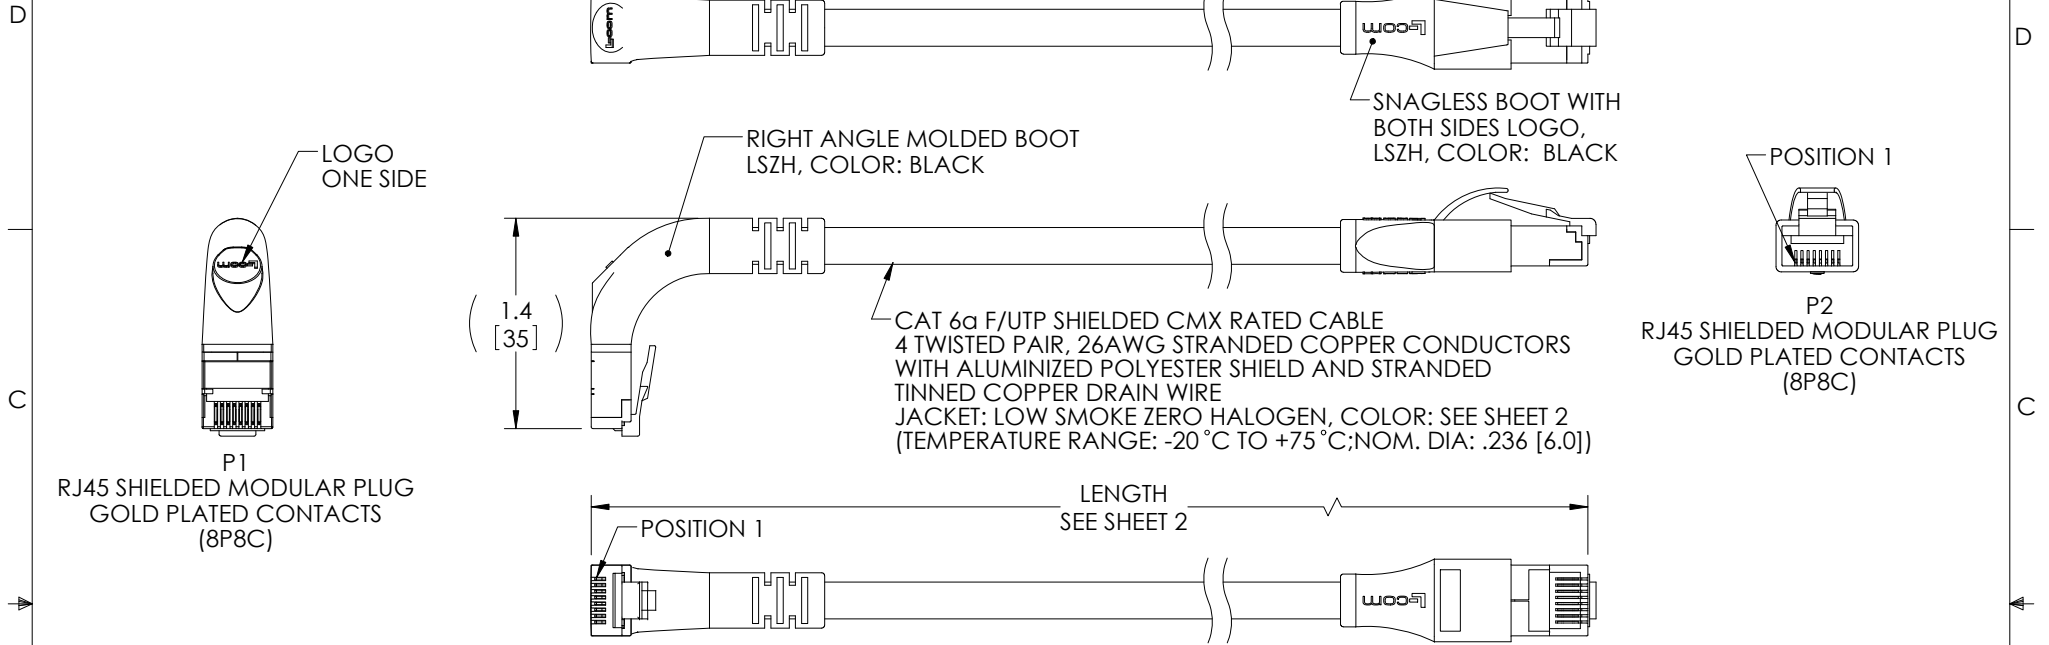

NOTES:

1. PLUG CONFORMS TO TIA-1096
2. CABLE ASSEMBLY SHALL BE TESTED FOR CONTINUITY.
3. CABLE ASSEMBLY SHALL BE INDIVIDUALLY PACKAGED IN ACCORDANCE WITH L-COM SPECIFICATION PS-0031.

LSZH CABLE CHARACTERISTICS:
 FLAME RATING: IEC 60332-1
 CORROSIVE GAS: IEC 60754
 SMOKE EMISSION: IEC 61034

UNLESS OTHERWISE SPECIFIED, DIMENSIONS ARE IN INCHES [mm] OVERALL CABLE LENGTH TOLERANCE: ≤12 [305] = +1 [25] / -0 >12 [305] ≤60 [1524] = +2 [51] / -0 >60 [1524] ≤120 [3048] = +4 [102] / -0 >120 [3048] ≤300 [7620] = +6 [152] / -0 >300 [7620] = +5% / -0 ALL OTHER DIMENSIONAL TOLERANCES: .X = ± .2 [5] FRACTIONS ± 1/32 .XX = ± .02 [.5] ANGLES ± 1° .XXX = ± .005 [.13]	APPROVALS	DATE	 50 High Street, West Mill, North Andover, MA 01845 USA. Phone: 1.800.341.5266 1.978.682.6936	
	DRAWN BY BZHANG	10/05/2023		CATEGORY TELECOM/MODULAR
	CHECKED BY GUTTADAURO	10/05/2023	PRODUCT DESCRIPTION C6A LSZH F/UTP STR-DWN	
	APPROVED BY GUTTADAURO	10/05/2023		CONFIGURATION DETAILS OF UNDIMENSIONED FEATURES MAY VARY COLOR VARIATIONS MAY OCCUR
THIRD-ANGLE PROJECTION 	SIZE A	CAGE CODE 43321	ITEM NO. TRD695ASZRA1	REV. A
SCALE: NONE		CAD FILE: TRD695ASZRA1.SLDDRW		SHEET 1 OF 2