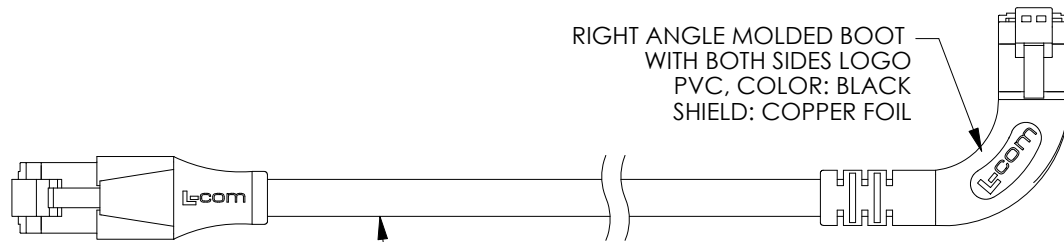

P1
SHIELDED RJ45 MODULAR PLUG
GOLD PLATED CONTACTS
(8P8C)

P2
SHIELDED RJ45 MODULAR PLUG
GOLD PLATED CONTACTS
(8P8C)

RIGHT ANGLE MOLDED BOOT
WITH BOTH SIDES LOGO
PVC, COLOR: BLACK
SHIELD: COPPER FOIL

NOTES:

1. PLUG CONFORMS TO TIA-1096
2. CABLE ASSEMBLY SHALL BE TESTED FOR CONTINUITY.
3. CABLE ASSEMBLY SHALL BE INDIVIDUALLY PACKAGED IN ACCORDANCE WITH L-COM SPECIFICATION PS-0031.

UNLESS OTHERWISE SPECIFIED, DIMENSIONS ARE IN INCHES [mm]	APPROVALS	DATE	 an INFINIT® brand	50 High Street, West Mill, North Andover, MA 01845 USA. Phone: 1.800.341.5266 1.978.682.6936		
	OVERALL CABLE LENGTH TOLERANCE: ≤12 [305] = +1 [25] / -0 >12 [305] ≤60 [1524] = +2 [51] / -0 >60 [1524] ≤120 [3048] = +4 [102] / -0 >120 [3048] ≤300 [7620] = +6 [152] / -0 >300 [7620] = +5% / -0	DRAWN BY BZHANG			10/05/2023	
ALL OTHER DIMENSIONAL TOLERANCES: .X = ± .2 [5] FRACTIONS ± 1/32 .XX = ± .02 [.5] ANGLES ± 1° .XXX = ± .005 [.13]	CHECKED BY GUTTADAURO	10/05/2023	CATEGORY TELECOM/MODULAR			
	THIRD-ANGLE PROJECTION 	APPROVED BY GUTTADAURO	10/05/2023	PRODUCT DESCRIPTION C6A PVC F/UTP STR-RGT		
	CONFIGURATION DETAILS OF UNDIMENSIONED FEATURES MAY VARY	COLOR VARIATIONS MAY OCCUR	SIZE A	CAGE CODE 43321	ITEM NO. TRD695ASRA7	REV. A
			SCALE: NONE	CAD FILE: TRD695ASRA7.SLDDRW	SHEET 1 OF 2	