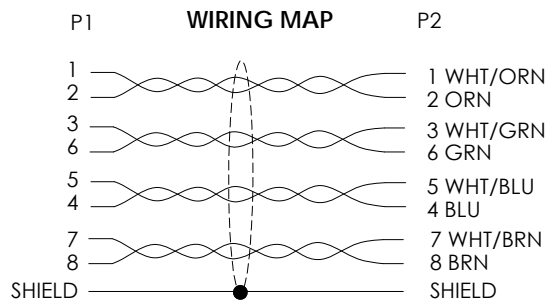

P1
SHIELDED RJ45 MODULAR PLUG
GOLD PLATED CONTACTS
(8P8C)

P2
SHIELDED RJ45 MODULAR PLUG
GOLD PLATED CONTACTS
(8P8C)

RIGHT ANGLE MOLDED BOOT
WITH BOTH SIDES LOGO
PVC, COLOR: BLACK
SHIELD: COPPER FOIL