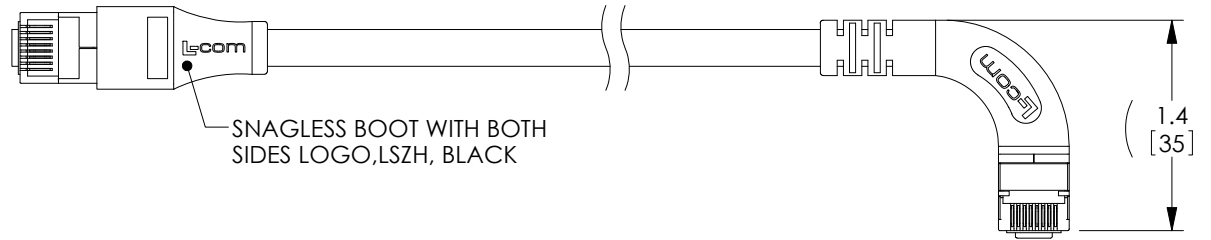

THE INFORMATION CONTAINED IN THIS DRAWING IS THE SOLE PROPERTY OF L-COM, INC. ANY REPRODUCTION IN PART OR WHOLE WITHOUT THE WRITTEN PERMISSION OF L-COM, INC. IS PROHIBITED.

REVISION					
ZONE	REV	DESCRIPTION	DATE	CHANGED BY	APPROVED
	A	INITIAL RELEASE	01/17/2024	BZHANG	GUTTADAURO