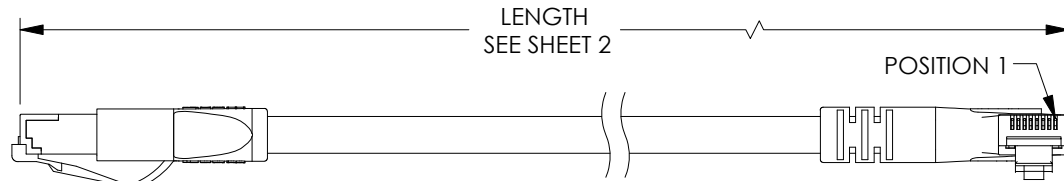

THE INFORMATION CONTAINED IN THIS DRAWING IS THE SOLE PROPERTY OF L-COM, INC. ANY REPRODUCTION IN PART OR WHOLE WITHOUT THE WRITTEN PERMISSION OF L-COM, INC. IS PROHIBITED.

REVISION					
ZONE	REV	DESCRIPTION	DATE	CHANGED BY	APPROVED
	A	INITIAL RELEASE	01/17/2024	BZHANG	GUTTADAURO