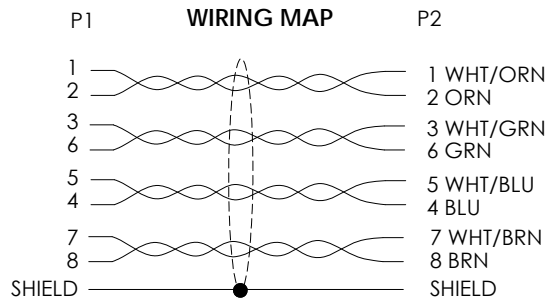

P1
SHIELDED RJ45 MODULAR PLUG
GOLD PLATED CONTACTS
(8P8C)

P2
SHIELDED RJ45 MODULAR PLUG
GOLD PLATED CONTACTS
(8P8C)

RIGHT ANGLE MOLDED BOOT
WITH BOTH SIDES LOGO
PVC, COLOR: BLACK
SHIELD: COPPER FOIL