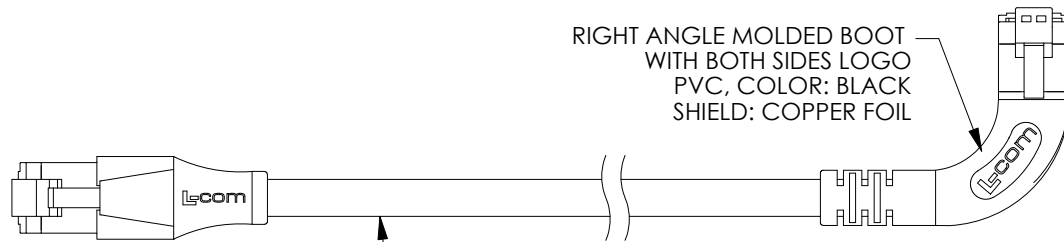

P1
SHIELDED RJ45 MODULAR PLUG
GOLD PLATED CONTACTS
(8P8C)

P2
SHIELDED RJ45 MODULAR PLUG
GOLD PLATED CONTACTS
(8P8C)

RIGHT ANGLE MOLDED BOOT
WITH BOTH SIDES LOGO
PVC, COLOR: BLACK
SHIELD: COPPER FOIL

NOTES:

1. PLUG CONFORMS TO TIA-1096
2. CABLE ASSEMBLY SHALL BE TESTED FOR CONTINUITY.
3. CABLE ASSEMBLY SHALL BE INDIVIDUALLY PACKAGED IN ACCORDANCE WITH L-COM SPECIFICATION PS-0031.

UNLESS OTHERWISE SPECIFIED, DIMENSIONS ARE IN INCHES [mm]	APPROVALS	DATE	 50 High Street, West Mill, North Andover, MA 01845 USA. Phone: 1.800.341.5266 1.978.682.6936				
	DRAWN BY BZHANG	10/05/2023					
OVERALL CABLE LENGTH TOLERANCE: ≤12 [305] = +1 [25] / -0 >12 [305] ≤60 [1524] = +2 [51] / -0 >60 [1524] ≤120 [3048] = +4 [102] / -0 >120 [3048] ≤300 [7620] = +6 [152] / -0 >300 [7620] = +5% / -0	CHECKED BY GUTTADAURO	10/05/2023	CATEGORY TELECOM/MODULAR				
ALL OTHER DIMENSIONAL TOLERANCES: .X = ± .2 [5] FRACTIONS ± 1/32 .XX = ± .02 [.5] ANGLES ± 1° .XXX = ± .005 [.13]	APPROVED BY GUTTADAURO	10/05/2023	PRODUCT DESCRIPTION C6A PVC F/UTP STR-RGT				
THIRD-ANGLE PROJECTION 	CONFIGURATION DETAILS OF UNDIMENSIONED FEATURES MAY VARY	COLOR VARIATIONS MAY OCCUR	<table border="0"> <tr> <td>SIZE A</td> <td>CAGE CODE 43321</td> <td>ITEM NO. TRD695ASRA7</td> <td>REV. A</td> </tr> </table>	SIZE A	CAGE CODE 43321	ITEM NO. TRD695ASRA7	REV. A
SIZE A	CAGE CODE 43321	ITEM NO. TRD695ASRA7	REV. A				
SCALE: NONE		CAD FILE: TRD695ASRA7.SLDDRW	SHEET 1 OF 2				