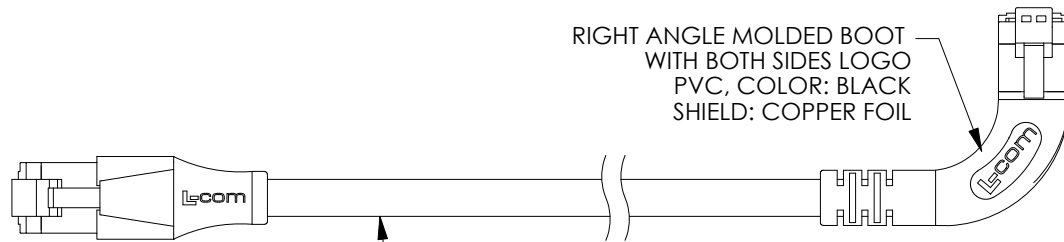

P2
SHIELDED RJ45 MODULAR PLUG
GOLD PLATED CONTACTS
(8P8C)

CAT 6a F/UTP SHIELD CABLE
4 TWISTED PAIR, 26AWG STRANDED COPPER CONDUCTORS
WITH ALUMINIZED POLYESTER SHIELD AND STRANDED
TINNED COPPER DRAIN WIRE
JACKET: CMX PVC, COLOR: SEE SHEET 2
(TEMPERATURE RANGE: -20 °C TO +75 °C;NOM. DIA: .236 [6.0])

NOTES:

1. PLUG CONFORMS TO TIA-1096
2. CABLE ASSEMBLY SHALL BE TESTED FOR CONTINUITY.
3. CABLE ASSEMBLY SHALL BE INDIVIDUALLY PACKAGED IN ACCORDANCE WITH L-COM SPECIFICATION PS-0031.

UNLESS OTHERWISE SPECIFIED, DIMENSIONS ARE IN INCHES [mm] OVERALL CABLE LENGTH TOLERANCE: ≤12 [305] = +1 [25] / -0 >12 [305] ≤60 [1524] = +2 [51] / -0 >60 [1524] ≤120 [3048] = +4 [102] / -0 >120 [3048] ≤300 [7620] = +6 [152] / -0 >300 [7620] = +5% / -0 ALL OTHER DIMENSIONAL TOLERANCES: .X = ± .2 [5] FRACTIONS ± 1/32 .XX = ± .02 [5] ANGLES ± 1° .XXX = ± .005 [13]	APPROVALS DRAWN BY BZHANG CHECKED BY GUTTADAURO APPROVED BY GUTTADAURO	DATE 10/05/2023 10/05/2023 10/05/2023	 an INFINIT® brand 50 High Street, West Mill, North Andover, MA 01845 USA. Phone: 1.800.341.5266 1.978.682.6936
	THIRD-ANGLE PROJECTION 		
CONFIGURATION DETAILS OF UNDIMENSIONED FEATURES MAY VARY		PRODUCT DESCRIPTION C6A PVC F/UTP STR-RGT	
COLOR VARIATIONS MAY OCCUR		SIZE A	CAGE CODE 43321
		ITEM NO. TRD695ASRA7	REV. A
		SCALE: NONE CAD FILE: TRD695ASRA7.SLDDRW SHEET 1 OF 2	