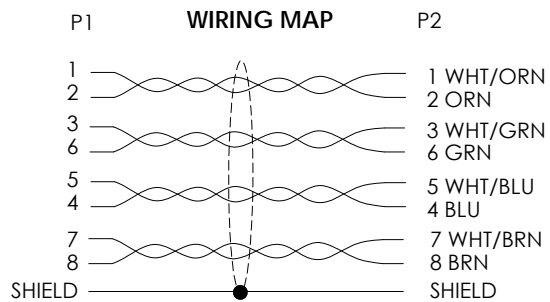

P2
SHIELDED RJ45 MODULAR PLUG
GOLD PLATED CONTACTS
(8P8C)

CAT 6a F/UTP SHIELD CABLE
4 TWISTED PAIR, 26AWG STRANDED COPPER CONDUCTORS
WITH ALUMINIZED POLYESTER SHIELD AND STRANDED
TINNED COPPER DRAIN WIRE
JACKET: CMX PVC, COLOR: SEE SHEET 2
(TEMPERATURE RANGE: -20 °C TO +75 °C;NOM. DIA: .236 [6.0])

NOTES:

1. PLUG CONFORMS TO TIA-1096
2. CABLE ASSEMBLY SHALL BE TESTED FOR CONTINUITY.
3. CABLE ASSEMBLY SHALL BE INDIVIDUALLY PACKAGED IN ACCORDANCE WITH L-COM SPECIFICATION PS-0031.

UNLESS OTHERWISE SPECIFIED, DIMENSIONS ARE IN INCHES [mm] OVERALL CABLE LENGTH TOLERANCE: ≤12 [305] = +1 [25] / -0 >12 [305] ≤60 [1524] = +2 [51] / -0 >60 [1524] ≤120 [3048] = +4 [102] / -0 >120 [3048] ≤300 [7620] = +6 [152] / -0 >300 [7620] = +5% / -0 ALL OTHER DIMENSIONAL TOLERANCES: .X = ± .2 [5] FRACTIONS ± 1/32 .XX = ± .02 [5] ANGLES ± 1° .XXX = ± .005 [13]	APPROVALS DRAWN BY BZHANG CHECKED BY GUTTADAURO APPROVED BY GUTTADAURO	DATE 10/05/2023 10/05/2023 10/05/2023	 an INFINIT® brand 50 High Street, West Mill, North Andover, MA 01845 USA. Phone: 1.800.341.5266 1.978.682.6936
	THIRD-ANGLE PROJECTION 		
CONFIGURATION DETAILS OF UNDIMENSIONED FEATURES MAY VARY		PRODUCT DESCRIPTION C6A PVC F/UTP STR-RGT	
COLOR VARIATIONS MAY OCCUR		SIZE A	CAGE CODE 43321
		ITEM NO. TRD695ASRA7	REV. A
		SCALE: NONE CAD FILE: TRD695ASRA7.SLDDRW SHEET 1 OF 2	