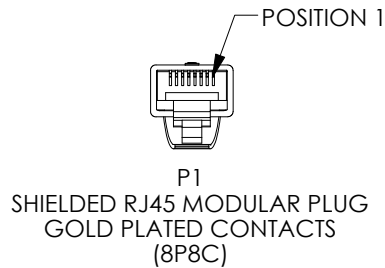

P2
SHIELDED RJ45 MODULAR PLUG
GOLD PLATED CONTACTS
(8P8C)

CAT 6a F/UTP SHIELD CABLE
4 TWISTED PAIR, 26AWG STRANDED COPPER CONDUCTORS
WITH ALUMINIZED POLYESTER SHIELD AND STRANDED
TINNED COPPER DRAIN WIRE
JACKET: CMX PVC, COLOR: SEE SHEET 2
(TEMPERATURE RANGE: -20 °C TO +75 °C;NOM. DIA: .236 [6.0])

NOTES:

1. PLUG CONFORMS TO TIA-1096
2. CABLE ASSEMBLY SHALL BE TESTED FOR CONTINUITY.
3. CABLE ASSEMBLY SHALL BE INDIVIDUALLY PACKAGED IN ACCORDANCE WITH L-COM SPECIFICATION PS-0031.

UNLESS OTHERWISE SPECIFIED, DIMENSIONS ARE IN INCHES [mm] OVERALL CABLE LENGTH TOLERANCE: ≤12 [305] = +1 [25] / -0 >12 [305] ≤60 [1524] = +2 [51] / -0 >60 [1524] ≤120 [3048] = +4 [102] / -0 >120 [3048] ≤300 [7620] = +6 [152] / -0 >300 [7620] = +5% / -0 ALL OTHER DIMENSIONAL TOLERANCES: .X = ± .2 [5] FRACTIONS ± 1/32 .XX = ± .02 [5] ANGLES ± 1° .XXX = ± .005 [13]	APPROVALS DRAWN BY BZHANG CHECKED BY GUTTADAURO APPROVED BY GUTTADAURO	DATE 10/05/2023 10/05/2023 10/05/2023	 an INFINIT® brand 50 High Street, West Mill, North Andover, MA 01845 USA. Phone: 1.800.341.5266 1.978.682.6936
	THIRD-ANGLE PROJECTION 		
CONFIGURATION DETAILS OF UNDIMENSIONED FEATURES MAY VARY		PRODUCT DESCRIPTION C6A PVC F/UTP STR-RGT	
COLOR VARIATIONS MAY OCCUR		SIZE A	CAGE CODE 43321
		ITEM NO. TRD695ASRA7	REV. A
		SCALE: NONE CAD FILE: TRD695ASRA7.SLDDRW SHEET 1 OF 2	