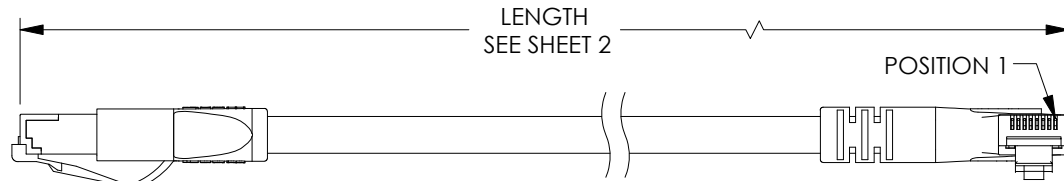

P2
SHIELDED RJ45 MODULAR PLUG
GOLD PLATED CONTACTS
(8P8C)

CAT 6a F/UTP SHIELD CABLE
4 TWISTED PAIR, 26AWG STRANDED COPPER CONDUCTORS
WITH ALUMINIZED POLYESTER SHIELD AND STRANDED
TINNED COPPER DRAIN WIRE
JACKET: CMX PVC, COLOR: SEE SHEET 2
(TEMPERATURE RANGE: -20 °C TO +75 °C;NOM. DIA: .236 [6.0])

NOTES:

1. PLUG CONFORMS TO TIA-1096
2. CABLE ASSEMBLY SHALL BE TESTED FOR CONTINUITY.
3. CABLE ASSEMBLY SHALL BE INDIVIDUALLY PACKAGED IN ACCORDANCE WITH L-COM SPECIFICATION PS-0031.

UNLESS OTHERWISE SPECIFIED, DIMENSIONS ARE IN INCHES [mm] OVERALL CABLE LENGTH TOLERANCE: ≤12 [305] = +1 [25] / -0 >12 [305] ≤60 [1524] = +2 [51] / -0 >60 [1524] ≤120 [3048] = +4 [102] / -0 >120 [3048] ≤300 [7620] = +6 [152] / -0 >300 [7620] = +5% / -0 ALL OTHER DIMENSIONAL TOLERANCES: .X = ± .2 [5] FRACTIONS ± 1/32 .XX = ± .02 [5] ANGLES ± 1° .XXX = ± .005 [13]	APPROVALS DRAWN BY BZHANG CHECKED BY GUTTADAURO APPROVED BY GUTTADAURO	DATE 10/05/2023 10/05/2023 10/05/2023	 an INFINIT® brand 50 High Street, West Mill, North Andover, MA 01845 USA. Phone: 1.800.341.5266 1.978.682.6936
	THIRD-ANGLE PROJECTION 		
CONFIGURATION DETAILS OF UNDIMENSIONED FEATURES MAY VARY		PRODUCT DESCRIPTION C6A PVC F/UTP STR-RGT	
COLOR VARIATIONS MAY OCCUR		SIZE A	CAGE CODE 43321
		ITEM NO. TRD695ASRA7	REV. A
		SCALE: NONE CAD FILE: TRD695ASRA7.SLDDRW SHEET 1 OF 2	