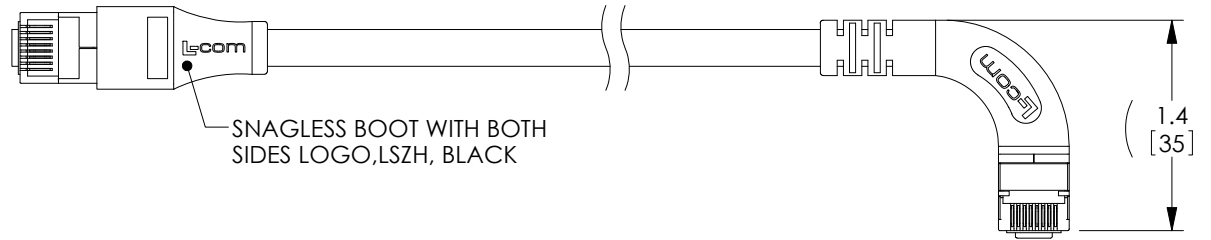

P2
SHIELDED RJ45 MODULAR PLUG
GOLD PLATED CONTACTS
(8P8C)

CAT 6a F/UTP SHIELD CABLE
4 TWISTED PAIR, 26AWG STRANDED COPPER CONDUCTORS
WITH ALUMINIZED POLYESTER SHIELD AND STRANDED
TINNED COPPER DRAIN WIRE
JACKET: CMX PVC, COLOR: SEE SHEET 2
(TEMPERATURE RANGE: -20 °C TO +75 °C;NOM. DIA: .236 [6.0])

NOTES:

1. PLUG CONFORMS TO TIA-1096
2. CABLE ASSEMBLY SHALL BE TESTED FOR CONTINUITY.
3. CABLE ASSEMBLY SHALL BE INDIVIDUALLY PACKAGED IN ACCORDANCE WITH L-COM SPECIFICATION PS-0031.

UNLESS OTHERWISE SPECIFIED, DIMENSIONS ARE IN INCHES [mm] OVERALL CABLE LENGTH TOLERANCE: ≤12 [305] = +1 [25] / -0 >12 [305] ≤60 [1524] = +2 [51] / -0 >60 [1524] ≤120 [3048] = +4 [102] / -0 >120 [3048] ≤300 [7620] = +6 [152] / -0 >300 [7620] = +5% / -0 ALL OTHER DIMENSIONAL TOLERANCES: .X = ± .2 [5] FRACTIONS ± 1/32 .XX = ± .02 [5] ANGLES ± 1° .XXX = ± .005 [13]	APPROVALS DRAWN BY BZHANG CHECKED BY GUTTADAURO APPROVED BY GUTTADAURO	DATE 10/05/2023 10/05/2023 10/05/2023	 an INFINIT® brand 50 High Street, West Mill, North Andover, MA 01845 USA. Phone: 1.800.341.5266 1.978.682.6936
	THIRD-ANGLE PROJECTION 		
CONFIGURATION DETAILS OF UNDIMENSIONED FEATURES MAY VARY		PRODUCT DESCRIPTION C6A PVC F/UTP STR-RGT	
COLOR VARIATIONS MAY OCCUR		SIZE A	CAGE CODE 43321
		ITEM NO. TRD695ASRA7	REV. A
		SCALE: NONE CAD FILE: TRD695ASRA7.SLDDRW SHEET 1 OF 2	