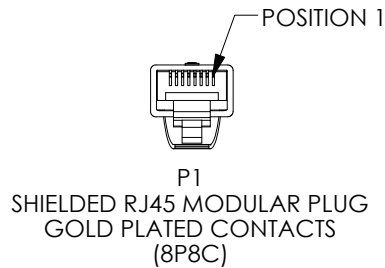

P2
SHIELDED RJ45 MODULAR PLUG
GOLD PLATED CONTACTS
(8P8C)

RIGHT ANGLE MOLDED BOOT
WITH BOTH SIDES LOGO
PVC, COLOR: BLACK
SHIELD: COPPER FOIL

NOTES:

1. PLUG CONFORMS TO TIA-1096
2. CABLE ASSEMBLY SHALL BE TESTED FOR CONTINUITY.
3. CABLE ASSEMBLY SHALL BE INDIVIDUALLY PACKAGED IN ACCORDANCE WITH L-COM SPECIFICATION PS-0031.

UNLESS OTHERWISE SPECIFIED, DIMENSIONS ARE IN INCHES [mm]	APPROVALS	DATE	 50 High Street, West Mill, North Andover, MA 01845 USA. Phone: 1.800.341.5266 1.978.682.6936
	OVERALL CABLE LENGTH TOLERANCE: ≤12 [305] = +1 [25] / -0 >12 [305] ≤60 [1524] = +2 [51] / -0 >60 [1524] ≤120 [3048] = +4 [102] / -0 >120 [3048] ≤300 [7620] = +6 [152] / -0 >300 [7620] = +5% / -0	DRAWN BY BZHANG	
ALL OTHER DIMENSIONAL TOLERANCES: .X = ± .2 [5] FRACTIONS ± 1/32 .XX = ± .02 [.5] ANGLES ± 1° .XXX = ± .005 [.13]	CHECKED BY GUTTADAURO	10/05/2023	CATEGORY TELECOM/MODULAR
	APPROVED BY GUTTADAURO	10/05/2023	
THIRD-ANGLE PROJECTION	CONFIGURATION DETAILS OF UNDIMENSIONED FEATURES MAY VARY	PRODUCT DESCRIPTION C6A PVC F/UTP STR-RGT	
	COLOR VARIATIONS MAY OCCUR	SIZE A	CAGE CODE 43321
		ITEM NO. TRD695ASRA7	REV. A
		SCALE: NONE	CAD FILE: TRD695ASRA7.SLDDRW
		SHEET 1 OF 2	