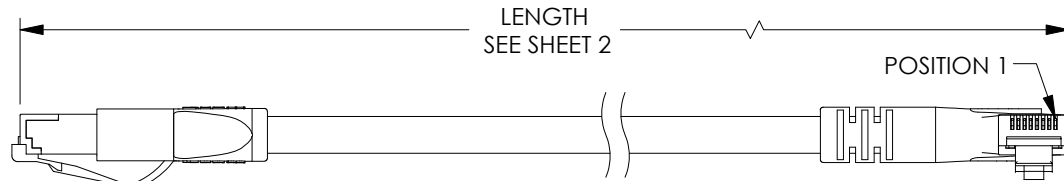

P2
SHIELDED RJ45 MODULAR PLUG
GOLD PLATED CONTACTS
(8P8C)

RIGHT ANGLE MOLDED BOOT
WITH BOTH SIDES LOGO
PVC, COLOR: BLACK
SHIELD: COPPER FOIL

NOTES:

1. PLUG CONFORMS TO TIA-1096
2. CABLE ASSEMBLY SHALL BE TESTED FOR CONTINUITY.
3. CABLE ASSEMBLY SHALL BE INDIVIDUALLY PACKAGED IN ACCORDANCE WITH L-COM SPECIFICATION PS-0031.

UNLESS OTHERWISE SPECIFIED, DIMENSIONS ARE IN INCHES [mm]	APPROVALS	DATE	 50 High Street, West Mill, North Andover, MA 01845 USA. Phone: 1.800.341.5266 1.978.682.6936
	OVERALL CABLE LENGTH TOLERANCE: ≤12 [305] = +1 [25] / -0 >12 [305] ≤60 [1524] = +2 [51] / -0 >60 [1524] ≤120 [3048] = +4 [102] / -0 >120 [3048] ≤300 [7620] = +6 [152] / -0 >300 [7620] = +5% / -0	DRAWN BY BZHANG	
ALL OTHER DIMENSIONAL TOLERANCES: .X = ± .2 [5] FRACTIONS ± 1/32 .XX = ± .02 [.5] ANGLES ± 1° .XXX = ± .005 [.13]	CHECKED BY GUTTADAURO	10/05/2023	CATEGORY TELECOM/MODULAR
	APPROVED BY GUTTADAURO	10/05/2023	
THIRD-ANGLE PROJECTION	CONFIGURATION DETAILS OF UNDIMENSIONED FEATURES MAY VARY	PRODUCT DESCRIPTION C6A PVC F/UTP STR-RGT	
	COLOR VARIATIONS MAY OCCUR	SIZE A	CAGE CODE 43321
		ITEM NO. TRD695ASRA7	REV. A
		SCALE: NONE	CAD FILE: TRD695ASRA7.SLDDRW
		SHEET 1 OF 2	