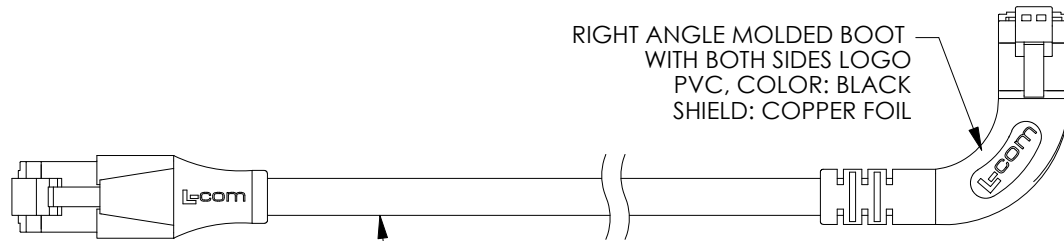

P2
SHIELDED RJ45 MODULAR PLUG
GOLD PLATED CONTACTS
(8P8C)

RIGHT ANGLE MOLDED BOOT
WITH BOTH SIDES LOGO
PVC, COLOR: BLACK
SHIELD: COPPER FOIL

NOTES:

1. PLUG CONFORMS TO TIA-1096
2. CABLE ASSEMBLY SHALL BE TESTED FOR CONTINUITY.
3. CABLE ASSEMBLY SHALL BE INDIVIDUALLY PACKAGED IN ACCORDANCE WITH L-COM SPECIFICATION PS-0031.

UNLESS OTHERWISE SPECIFIED, DIMENSIONS ARE IN INCHES [mm]	APPROVALS	DATE	 50 High Street, West Mill, North Andover, MA 01845 USA. Phone: 1.800.341.5266 1.978.682.6936
	OVERALL CABLE LENGTH TOLERANCE: ≤12 [305] = +1 [25] / -0 >12 [305] ≤60 [1524] = +2 [51] / -0 >60 [1524] ≤120 [3048] = +4 [102] / -0 >120 [3048] ≤300 [7620] = +6 [152] / -0 >300 [7620] = +5% / -0	DRAWN BY BZHANG	
ALL OTHER DIMENSIONAL TOLERANCES: .X = ± .2 [5] FRACTIONS ± 1/32 .XX = ± .02 [.5] ANGLES ± 1° .XXX = ± .005 [.13]	CHECKED BY GUTTADAURO	10/05/2023	CATEGORY TELECOM/MODULAR
	APPROVED BY GUTTADAURO	10/05/2023	
THIRD-ANGLE PROJECTION	CONFIGURATION DETAILS OF UNDIMENSIONED FEATURES MAY VARY	PRODUCT DESCRIPTION C6A PVC F/UTP STR-RGT	
	COLOR VARIATIONS MAY OCCUR	SIZE A	CAGE CODE 43321
		ITEM NO. TRD695ASRA7	REV. A
		SCALE: NONE	CAD FILE: TRD695ASRA7.SLDDRW
		SHEET 1 OF 2	