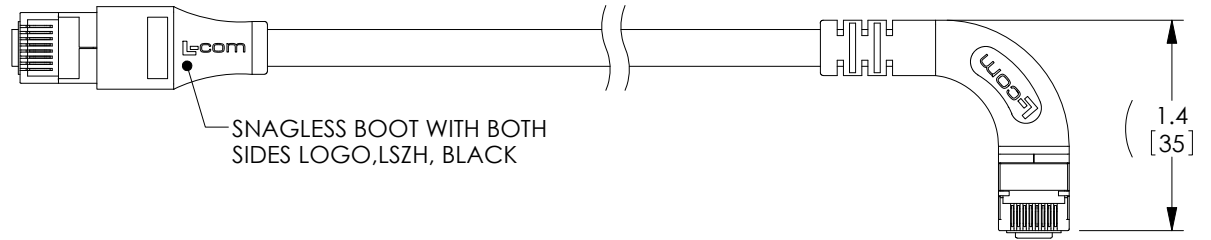

P2
SHIELDED RJ45 MODULAR PLUG
GOLD PLATED CONTACTS
(8P8C)

RIGHT ANGLE MOLDED BOOT
WITH BOTH SIDES LOGO
PVC, COLOR: BLACK
SHIELD: COPPER FOIL

NOTES:

1. PLUG CONFORMS TO TIA-1096
2. CABLE ASSEMBLY SHALL BE TESTED FOR CONTINUITY.
3. CABLE ASSEMBLY SHALL BE INDIVIDUALLY PACKAGED IN ACCORDANCE WITH L-COM SPECIFICATION PS-0031.

UNLESS OTHERWISE SPECIFIED, DIMENSIONS ARE IN INCHES [mm]	APPROVALS	DATE	 50 High Street, West Mill, North Andover, MA 01845 USA. Phone: 1.800.341.5266 1.978.682.6936
	OVERALL CABLE LENGTH TOLERANCE: ≤12 [305] = +1 [25] / -0 >12 [305] ≤60 [1524] = +2 [51] / -0 >60 [1524] ≤120 [3048] = +4 [102] / -0 >120 [3048] ≤300 [7620] = +6 [152] / -0 >300 [7620] = +5% / -0	DRAWN BY BZHANG	
ALL OTHER DIMENSIONAL TOLERANCES: .X = ± .2 [5] FRACTIONS ± 1/32 .XX = ± .02 [.5] ANGLES ± 1° .XXX = ± .005 [.13]	CHECKED BY GUTTADAURO	10/05/2023	CATEGORY TELECOM/MODULAR
	APPROVED BY GUTTADAURO	10/05/2023	
THIRD-ANGLE PROJECTION	CONFIGURATION DETAILS OF UNDIMENSIONED FEATURES MAY VARY	PRODUCT DESCRIPTION C6A PVC F/UTP STR-RGT	
	COLOR VARIATIONS MAY OCCUR	SIZE A	CAGE CODE 43321
		ITEM NO. TRD695ASRA7	REV. A
		SCALE: NONE	CAD FILE: TRD695ASRA7.SLDDRW
		SHEET 1 OF 2	