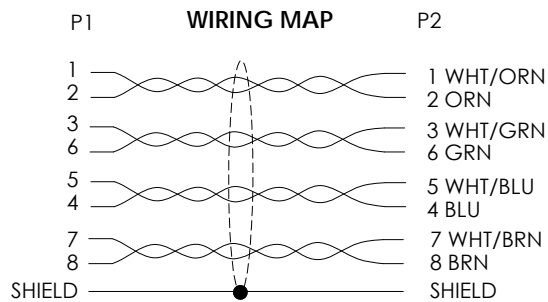

P2
SHIELDED RJ45 MODULAR PLUG
GOLD PLATED CONTACTS
(8P8C)

RIGHT ANGLE MOLDED BOOT
WITH BOTH SIDES LOGO
PVC, COLOR: BLACK
SHIELD: COPPER FOIL

NOTES:

1. PLUG CONFORMS TO TIA-1096
2. CABLE ASSEMBLY SHALL BE TESTED FOR CONTINUITY.
3. CABLE ASSEMBLY SHALL BE INDIVIDUALLY PACKAGED IN ACCORDANCE WITH L-COM SPECIFICATION PS-0031.

UNLESS OTHERWISE SPECIFIED, DIMENSIONS ARE IN INCHES [mm]	APPROVALS	DATE	 50 High Street, West Mill, North Andover, MA 01845 USA. Phone: 1.800.341.5266 1.978.682.6936
	OVERALL CABLE LENGTH TOLERANCE: ≤12 [305] = +1 [25] / -0 >12 [305] ≤60 [1524] = +2 [51] / -0 >60 [1524] ≤120 [3048] = +4 [102] / -0 >120 [3048] ≤300 [7620] = +6 [152] / -0 >300 [7620] = +5% / -0	DRAWN BY BZHANG	
ALL OTHER DIMENSIONAL TOLERANCES: .X = ± .2 [5] FRACTIONS ± 1/32 .XX = ± .02 [.5] ANGLES ± 1° .XXX = ± .005 [.13]	CHECKED BY GUTTADAURO	10/05/2023	CATEGORY TELECOM/MODULAR
	APPROVED BY GUTTADAURO	10/05/2023	
THIRD-ANGLE PROJECTION	CONFIGURATION DETAILS OF UNDIMENSIONED FEATURES MAY VARY	PRODUCT DESCRIPTION C6A PVC F/UTP STR-RGT	
	COLOR VARIATIONS MAY OCCUR	SIZE A	CAGE CODE 43321
		ITEM NO. TRD695ASRA7	REV. A
		SCALE: NONE	CAD FILE: TRD695ASRA7.SLDDRW
		SHEET 1 OF 2	