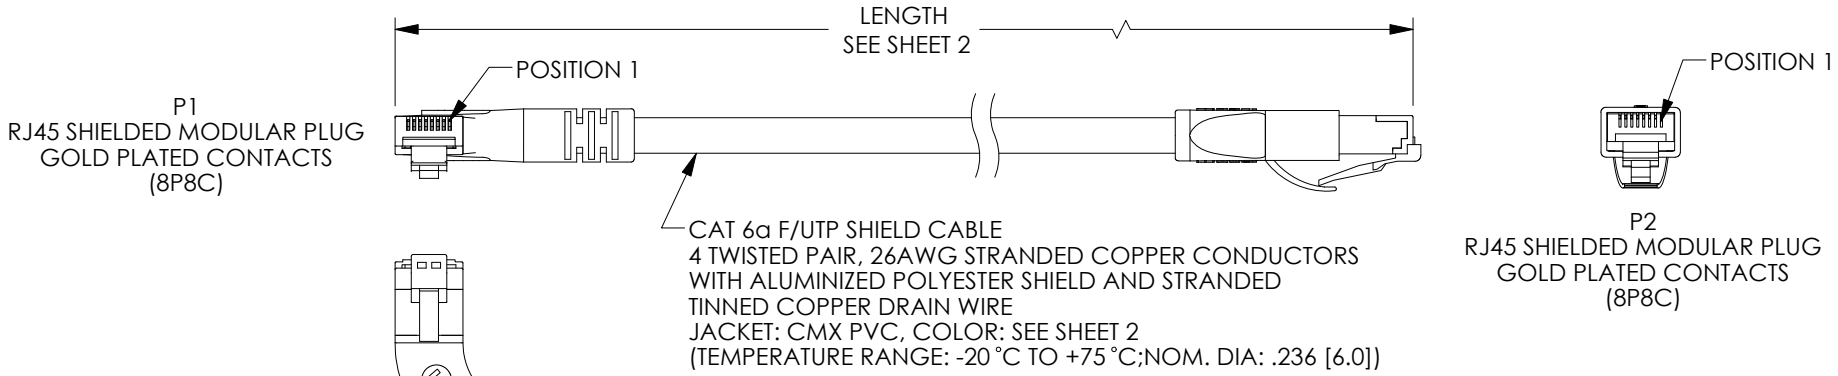

- NOTES:**
1. PLUG CONFORMS TO TIA-1096.
 2. CABLE ASSEMBLY SHALL BE TESTED FOR CONTINUITY.
 3. CABLE ASSEMBLY SHALL BE INDIVIDUALLY PACKAGED IN ACCORDANCE WITH L-COM SPECIFICATION PS-0031.

UNLESS OTHERWISE SPECIFIED, DIMENSIONS ARE IN INCHES [mm]	APPROVALS	DATE	 50 High Street, West Mill, North Andover, MA 01845 USA. Phone: 1.800.341.5266 1.978.682.6936
	OVERALL CABLE LENGTH TOLERANCE: ≤ 12 [305] = +1 [25] / -0 > 12 [305] ≤ 60 [1524] = +2 [51] / -0 > 60 [1524] ≤ 120 [3048] = +4 [102] / -0 > 120 [3048] ≤ 300 [7620] = +6 [152] / -0 > 300 [7620] = +5% / -0	DRAWN BY BZHANG 10/05/2023	
ALL OTHER DIMENSIONAL TOLERANCES: .X = $\pm .2$ [5] FRACTIONS $\pm 1/32$.XX = $\pm .02$ [.5] ANGLES $\pm 1^\circ$.XXX = $\pm .005$ [.13]	APPROVED BY GUTTADAURO 10/05/2023	CONFIGURATION DETAILS OF UNDIMENSIONED FEATURES MAY VARY	CATEGORY TELECOM/MODULAR
THIRD-ANGLE PROJECTION	COLOR VARIATIONS MAY OCCUR	SIZE A	CAGE CODE 43321
		ITEM NO. TRD695ASRA6	REV. A
		SCALE: NONE	CAD FILE: TRD695ASRA6.SLDDRW SHEET 1 OF 2