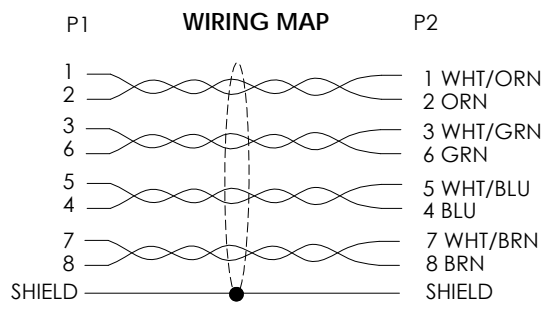

- NOTES:**
1. PLUG CONFORMS TO TIA-1096.
 2. CABLE ASSEMBLY SHALL BE TESTED FOR CONTINUITY.
 3. CABLE ASSEMBLY SHALL BE INDIVIDUALLY PACKAGED IN ACCORDANCE WITH L-COM SPECIFICATION PS-0031.

UNLESS OTHERWISE SPECIFIED, DIMENSIONS ARE IN INCHES [mm]	APPROVALS	DATE	 50 High Street, West Mill, North Andover, MA 01845 USA. Phone: 1.800.341.5266 1.978.682.6936
	OVERALL CABLE LENGTH TOLERANCE: ≤ 12 [305] = +1 [25] / -0 > 12 [305] ≤ 60 [1524] = +2 [51] / -0 > 60 [1524] ≤ 120 [3048] = +4 [102] / -0 > 120 [3048] ≤ 300 [7620] = +6 [152] / -0 > 300 [7620] = +5% / -0	DRAWN BY BZHANG 10/05/2023	
ALL OTHER DIMENSIONAL TOLERANCES: .X = $\pm .2$ [5] FRACTIONS $\pm 1/32$.XX = $\pm .02$ [.5] ANGLES $\pm 1^\circ$.XXX = $\pm .005$ [.13]	APPROVED BY GUTTADAURO 10/05/2023	CONFIGURATION DETAILS OF UNDIMENSIONED FEATURES MAY VARY	CATEGORY TELECOM/MODULAR
THIRD-ANGLE PROJECTION	COLOR VARIATIONS MAY OCCUR	SIZE A	CAGE CODE 43321
		ITEM NO. TRD695ASRA6	REV. A
		SCALE: NONE	CAD FILE: TRD695ASRA6.SLDDRW SHEET 1 OF 2