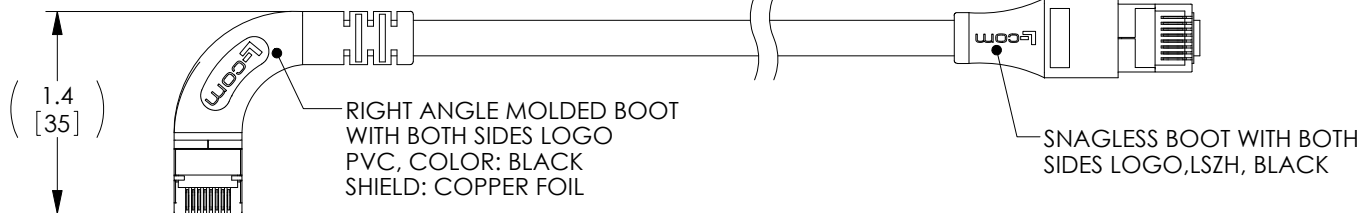

- NOTES:**
1. PLUG CONFORMS TO TIA-1096.
 2. CABLE ASSEMBLY SHALL BE TESTED FOR CONTINUITY.
 3. CABLE ASSEMBLY SHALL BE INDIVIDUALLY PACKAGED IN ACCORDANCE WITH L-COM SPECIFICATION PS-0031.

UNLESS OTHERWISE SPECIFIED, DIMENSIONS ARE IN INCHES [mm]	APPROVALS	DATE	 50 High Street, West Mill, North Andover, MA 01845 USA. Phone: 1.800.341.5266 1.978.682.6936
	OVERALL CABLE LENGTH TOLERANCE: ≤ 12 [305] = +1 [25] / -0 > 12 [305] ≤ 60 [1524] = +2 [51] / -0 > 60 [1524] ≤ 120 [3048] = +4 [102] / -0 > 120 [3048] ≤ 300 [7620] = +6 [152] / -0 > 300 [7620] = +5% / -0	DRAWN BY BZHANG 10/05/2023	
ALL OTHER DIMENSIONAL TOLERANCES: .X = $\pm .2$ [5] FRACTIONS $\pm 1/32$.XX = $\pm .02$ [.5] ANGLES $\pm 1^\circ$.XXX = $\pm .005$ [.13]	APPROVED BY GUTTADAURO 10/05/2023	CONFIGURATION DETAILS OF UNDIMENSIONED FEATURES MAY VARY	CATEGORY TELECOM/MODULAR
THIRD-ANGLE PROJECTION	COLOR VARIATIONS MAY OCCUR	SIZE A	CAGE CODE 43321
		ITEM NO. TRD695ASRA6	REV. A
		SCALE: NONE	CAD FILE: TRD695ASRA6.SLDDRW SHEET 1 OF 2