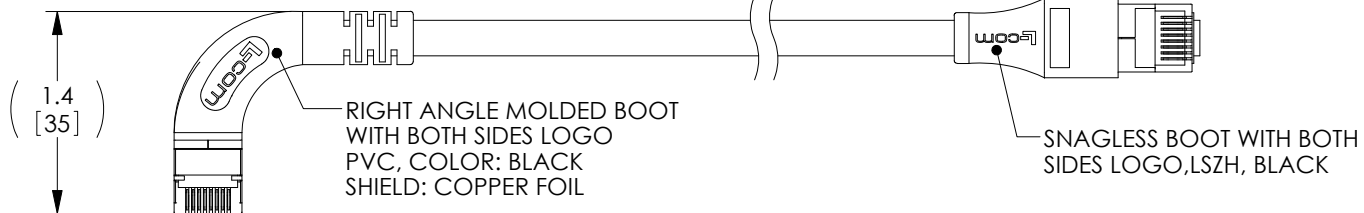

- NOTES:**
1. PLUG CONFORMS TO TIA-1096.
  2. CABLE ASSEMBLY SHALL BE TESTED FOR CONTINUITY.
  3. CABLE ASSEMBLY SHALL BE INDIVIDUALLY PACKAGED IN ACCORDANCE WITH L-COM SPECIFICATION PS-0031.

UNLESS OTHERWISE SPECIFIED, DIMENSIONS ARE IN INCHES [mm] OVERALL CABLE LENGTH TOLERANCE: ≤12 [305] = +1 [25] / -0 >12 [305] ≤60 [1524] = +2 [51] / -0 >60 [1524] ≤120 [3048] = +4 [102] / -0 >120 [3048] ≤300 [7620] = +6 [152] / -0 >300 [7620] = +5% / -0 ALL OTHER DIMENSIONAL TOLERANCES: .X = ± .2 [5]      FRACTIONS ± 1/32 .XX = ± .02 [5]      ANGLES ± 1° .XXX = ± .005 [13]	APPROVALS DRAWN BY BZHANG CHECKED BY GUTTADAURO APPROVED BY GUTTADAURO	DATE 10/05/2023 10/05/2023 10/05/2023	 an INFINIT® brand 50 High Street, West Mill, North Andover, MA 01845 USA. Phone: 1.800.341.5266 1.978.682.6936		
	CONFIGURATION DETAILS OF UNDIMENSIONED FEATURES MAY VARY			CATEGORY <b>TELECOM/MODULAR</b>	
THIRD-ANGLE PROJECTION 	COLOR VARIATIONS MAY OCCUR	SIZE <b>A</b>	CAGE CODE <b>43321</b>	ITEM NO. <b>TRD695ASRA6</b>	REV. <b>A</b>
		SCALE: NONE	CAD FILE: TRD695ASRA6.SLDDRW	SHEET 1 OF 2	