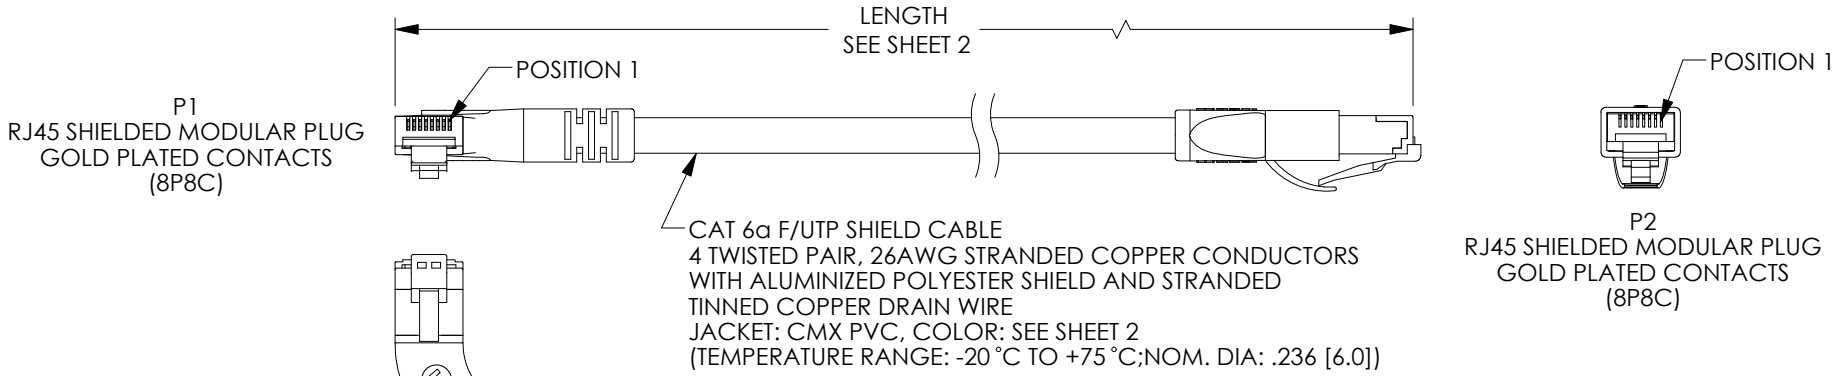

- NOTES:**
1. PLUG CONFORMS TO TIA-1096.
  2. CABLE ASSEMBLY SHALL BE TESTED FOR CONTINUITY.
  3. CABLE ASSEMBLY SHALL BE INDIVIDUALLY PACKAGED IN ACCORDANCE WITH L-COM SPECIFICATION PS-0031.

UNLESS OTHERWISE SPECIFIED, DIMENSIONS ARE IN INCHES [mm] OVERALL CABLE LENGTH TOLERANCE: ≤12 [305] = +1 [25] / -0 >12 [305] ≤60 [1524] = +2 [51] / -0 >60 [1524] ≤120 [3048] = +4 [102] / -0 >120 [3048] ≤300 [7620] = +6 [152] / -0 >300 [7620] = +5% / -0 ALL OTHER DIMENSIONAL TOLERANCES: .X = ± .2 [5]      FRACTIONS ± 1/32 .XX = ± .02 [5]      ANGLES ± 1° .XXX = ± .005 [13]	APPROVALS DRAWN BY BZHANG CHECKED BY GUTTADAURO APPROVED BY GUTTADAURO	DATE 10/05/2023 10/05/2023 10/05/2023	 an INFINIT® brand 50 High Street, West Mill, North Andover, MA 01845 USA. Phone: 1.800.341.5266 1.978.682.6936		
	CONFIGURATION DETAILS OF UNDIMENSIONED FEATURES MAY VARY			CATEGORY <b>TELECOM/MODULAR</b>	
THIRD-ANGLE PROJECTION 	COLOR VARIATIONS MAY OCCUR	SIZE <b>A</b>	CAGE CODE <b>43321</b>	ITEM NO. <b>TRD695ASRA6</b>	REV. <b>A</b>
		SCALE: NONE	CAD FILE: TRD695ASRA6.SLDDRW	SHEET 1 OF 2	