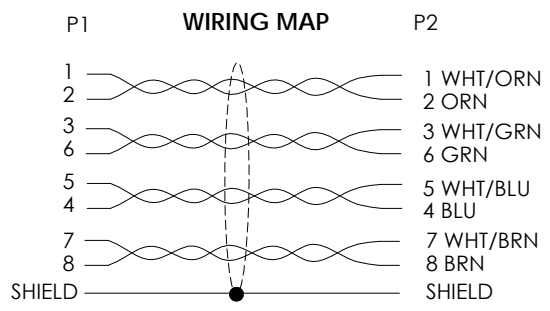

- NOTES:**
1. PLUG CONFORMS TO TIA-1096.
  2. CABLE ASSEMBLY SHALL BE TESTED FOR CONTINUITY.
  3. CABLE ASSEMBLY SHALL BE INDIVIDUALLY PACKAGED IN ACCORDANCE WITH L-COM SPECIFICATION PS-0031.

UNLESS OTHERWISE SPECIFIED, DIMENSIONS ARE IN INCHES [mm] OVERALL CABLE LENGTH TOLERANCE: ≤12 [305] = +1 [25] / -0 >12 [305] ≤60 [1524] = +2 [51] / -0 >60 [1524] ≤120 [3048] = +4 [102] / -0 >120 [3048] ≤300 [7620] = +6 [152] / -0 >300 [7620] = +5% / -0 ALL OTHER DIMENSIONAL TOLERANCES: .X = ± .2 [5]      FRACTIONS ± 1/32 .XX = ± .02 [5]      ANGLES ± 1° .XXX = ± .005 [13]	APPROVALS DRAWN BY BZHANG CHECKED BY GUTTADAURO APPROVED BY GUTTADAURO	DATE 10/05/2023 10/05/2023 10/05/2023	 an INFINIT® brand 50 High Street, West Mill, North Andover, MA 01845 USA. Phone: 1.800.341.5266 1.978.682.6936		
	CONFIGURATION DETAILS OF UNDIMENSIONED FEATURES MAY VARY			CATEGORY <b>TELECOM/MODULAR</b>	
THIRD-ANGLE PROJECTION 	COLOR VARIATIONS MAY OCCUR	SIZE <b>A</b>	CAGE CODE <b>43321</b>	ITEM NO. <b>TRD695ASRA6</b>	REV. <b>A</b>
		SCALE: NONE	CAD FILE: TRD695ASRA6.SLDDRW	SHEET 1 OF 2	