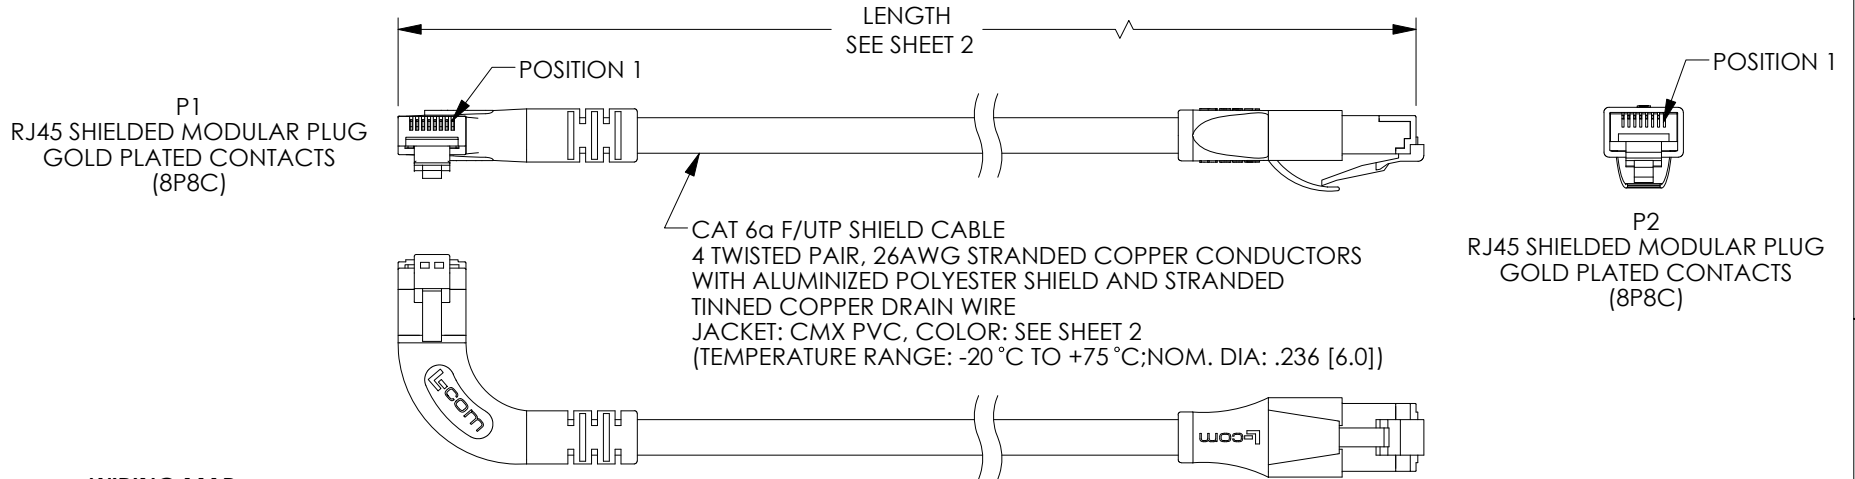

- NOTES:**
1. PLUG CONFORMS TO TIA-1096.
 2. CABLE ASSEMBLY SHALL BE TESTED FOR CONTINUITY.
 3. CABLE ASSEMBLY SHALL BE INDIVIDUALLY PACKAGED IN ACCORDANCE WITH L-COM SPECIFICATION PS-0031.

UNLESS OTHERWISE SPECIFIED, DIMENSIONS ARE IN INCHES [mm]	APPROVALS	DATE	 50 High Street, West Mill, North Andover, MA 01845 USA. Phone: 1.800.341.5266 1.978.682.6936
	OVERALL CABLE LENGTH TOLERANCE: ≤12 [305] = +1 [25] / -0 >12 [305] ≤60 [1524] = +2 [51] / -0 >60 [1524] ≤120 [3048] = +4 [102] / -0 >120 [3048] ≤300 [7620] = +6 [152] / -0 >300 [7620] = +5% / -0	DRAWN BY BZHANG	
ALL OTHER DIMENSIONAL TOLERANCES: .X = ± .2 [5] FRACTIONS ± 1/32 .XX = ± .02 [.5] ANGLES ± 1° .XXX = ± .005 [.13]	CHECKED BY GUTTADAURO	10/05/2023	CATEGORY TELECOM/MODULAR
	APPROVED BY GUTTADAURO	10/05/2023	
THIRD-ANGLE PROJECTION	CONFIGURATION DETAILS OF UNDIMENSIONED FEATURES MAY VARY	COLOR VARIATIONS MAY OCCUR	SIZE A CAGE CODE 43321 ITEM NO. TRD695ASRA6 REV. A
			SCALE: NONE CAD FILE: TRD695ASRA6.SLDDRW SHEET 1 OF 2