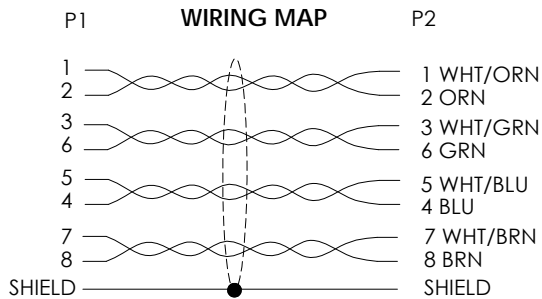

- NOTES:**
1. PLUG CONFORMS TO TIA-1096.
 2. CABLE ASSEMBLY SHALL BE TESTED FOR CONTINUITY.
 3. CABLE ASSEMBLY SHALL BE INDIVIDUALLY PACKAGED IN ACCORDANCE WITH L-COM SPECIFICATION PS-0031.

UNLESS OTHERWISE SPECIFIED, DIMENSIONS ARE IN INCHES [mm]	APPROVALS	DATE	 50 High Street, West Mill, North Andover, MA 01845 USA. Phone: 1.800.341.5266 1.978.682.6936
	OVERALL CABLE LENGTH TOLERANCE: ≤12 [305] = +1 [25] / -0 >12 [305] ≤60 [1524] = +2 [51] / -0 >60 [1524] ≤120 [3048] = +4 [102] / -0 >120 [3048] ≤300 [7620] = +6 [152] / -0 >300 [7620] = +5% / -0	DRAWN BY BZHANG	
ALL OTHER DIMENSIONAL TOLERANCES: .X = ± .2 [5] FRACTIONS ± 1/32 .XX = ± .02 [.5] ANGLES ± 1° .XXX = ± .005 [.13]	CHECKED BY GUTTADAURO	10/05/2023	CATEGORY TELECOM/MODULAR
	APPROVED BY GUTTADAURO	10/05/2023	
THIRD-ANGLE PROJECTION	CONFIGURATION DETAILS OF UNDIMENSIONED FEATURES MAY VARY	COLOR VARIATIONS MAY OCCUR	SIZE A CAGE CODE 43321 ITEM NO. TRD695ASRA6 REV. A
			SCALE: NONE CAD FILE: TRD695ASRA6.SLDDRW SHEET 1 OF 2