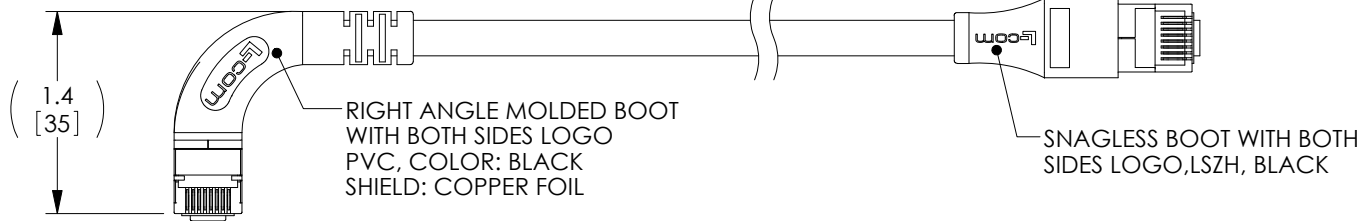

- NOTES:**
1. PLUG CONFORMS TO TIA-1096.
 2. CABLE ASSEMBLY SHALL BE TESTED FOR CONTINUITY.
 3. CABLE ASSEMBLY SHALL BE INDIVIDUALLY PACKAGED IN ACCORDANCE WITH L-COM SPECIFICATION PS-0031.

UNLESS OTHERWISE SPECIFIED, DIMENSIONS ARE IN INCHES [mm]	APPROVALS	DATE	 50 High Street, West Mill, North Andover, MA 01845 USA. Phone: 1.800.341.5266 1.978.682.6936
	OVERALL CABLE LENGTH TOLERANCE: ≤12 [305] = +1 [25] / -0 >12 [305] ≤60 [1524] = +2 [51] / -0 >60 [1524] ≤120 [3048] = +4 [102] / -0 >120 [3048] ≤300 [7620] = +6 [152] / -0 >300 [7620] = +5% / -0	DRAWN BY BZHANG	
ALL OTHER DIMENSIONAL TOLERANCES: .X = ± .2 [5] FRACTIONS ± 1/32 .XX = ± .02 [.5] ANGLES ± 1° .XXX = ± .005 [.13]	CHECKED BY GUTTADAURO	10/05/2023	CATEGORY TELECOM/MODULAR
	APPROVED BY GUTTADAURO	10/05/2023	
THIRD-ANGLE PROJECTION	CONFIGURATION DETAILS OF UNDIMENSIONED FEATURES MAY VARY	COLOR VARIATIONS MAY OCCUR	SIZE A CAGE CODE 43321 ITEM NO. TRD695ASRA6 REV. A
			SCALE: NONE CAD FILE: TRD695ASRA6.SLDDRW SHEET 1 OF 2