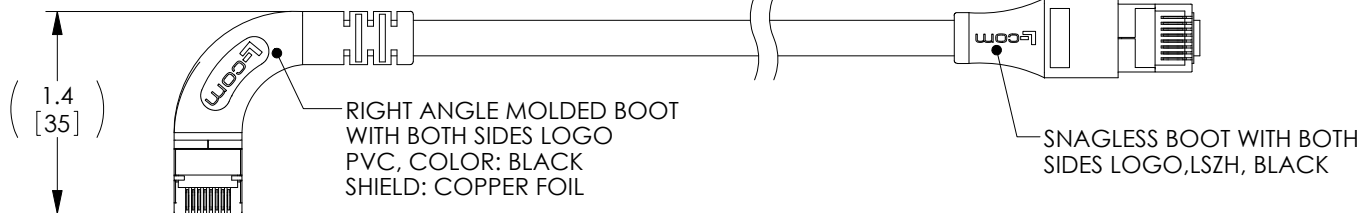

- NOTES:**
1. PLUG CONFORMS TO TIA-1096.
 2. CABLE ASSEMBLY SHALL BE TESTED FOR CONTINUITY.
 3. CABLE ASSEMBLY SHALL BE INDIVIDUALLY PACKAGED IN ACCORDANCE WITH L-COM SPECIFICATION PS-0031.

| | | | | | |
|--|---|--|--|------------------------------------|------------------|
| UNLESS OTHERWISE SPECIFIED, DIMENSIONS ARE IN INCHES [mm] OVERALL CABLE LENGTH TOLERANCE: ≤12 [305] = +1 [25] / -0 >12 [305] ≤60 [1524] = +2 [51] / -0 >60 [1524] ≤120 [3048] = +4 [102] / -0 >120 [3048] ≤300 [7620] = +6 [152] / -0 >300 [7620] = +5% / -0 ALL OTHER DIMENSIONAL TOLERANCES: .X = ± .2 [5] FRACTIONS ± 1/32 .XX = ± .02 [5] ANGLES ± 1° .XXX = ± .005 [13] | APPROVALS DRAWN BY BZHANG CHECKED BY GUTTADAURO APPROVED BY GUTTADAURO | DATE 10/05/2023 10/05/2023 10/05/2023 | an INFINIT® brand 50 High Street, West Mill, North Andover, MA 01845 USA. Phone: 1.800.341.5266 1.978.682.6936 | | |
| | CONFIGURATION DETAILS OF UNDIMENSIONED FEATURES MAY VARY | | | CATEGORY TELECOM/MODULAR | |
| THIRD-ANGLE PROJECTION | COLOR VARIATIONS MAY OCCUR | SIZE A | CAGE CODE 43321 | ITEM NO. TRD695ASRA6 | REV. A |
| | | SCALE: NONE | CAD FILE: TRD695ASRA6.SLDDRW | | SHEET 1 OF 2 |