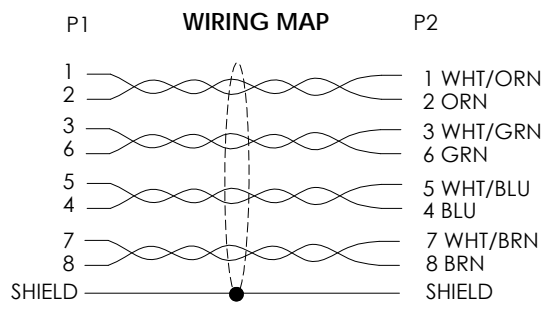

- NOTES:**
1. PLUG CONFORMS TO TIA-1096.
 2. CABLE ASSEMBLY SHALL BE TESTED FOR CONTINUITY.
 3. CABLE ASSEMBLY SHALL BE INDIVIDUALLY PACKAGED IN ACCORDANCE WITH L-COM SPECIFICATION PS-0031.

| | | | | | |
|--|---|--|--|------------------------------------|------------------|
| UNLESS OTHERWISE SPECIFIED, DIMENSIONS ARE IN INCHES [mm] OVERALL CABLE LENGTH TOLERANCE: ≤12 [305] = +1 [25] / -0 >12 [305] ≤60 [1524] = +2 [51] / -0 >60 [1524] ≤120 [3048] = +4 [102] / -0 >120 [3048] ≤300 [7620] = +6 [152] / -0 >300 [7620] = +5% / -0 ALL OTHER DIMENSIONAL TOLERANCES: .X = ± .2 [5] FRACTIONS ± 1/32 .XX = ± .02 [5] ANGLES ± 1° .XXX = ± .005 [13] | APPROVALS DRAWN BY BZHANG CHECKED BY GUTTADAURO APPROVED BY GUTTADAURO | DATE 10/05/2023 10/05/2023 10/05/2023 | an INFINIT® brand 50 High Street, West Mill, North Andover, MA 01845 USA. Phone: 1.800.341.5266 1.978.682.6936 | | |
| | CONFIGURATION DETAILS OF UNDIMENSIONED FEATURES MAY VARY | | | CATEGORY TELECOM/MODULAR | |
| THIRD-ANGLE PROJECTION | COLOR VARIATIONS MAY OCCUR | SIZE A | CAGE CODE 43321 | ITEM NO. TRD695ASRA6 | REV. A |
| | | SCALE: NONE | CAD FILE: TRD695ASRA6.SLDDRW | | SHEET 1 OF 2 |