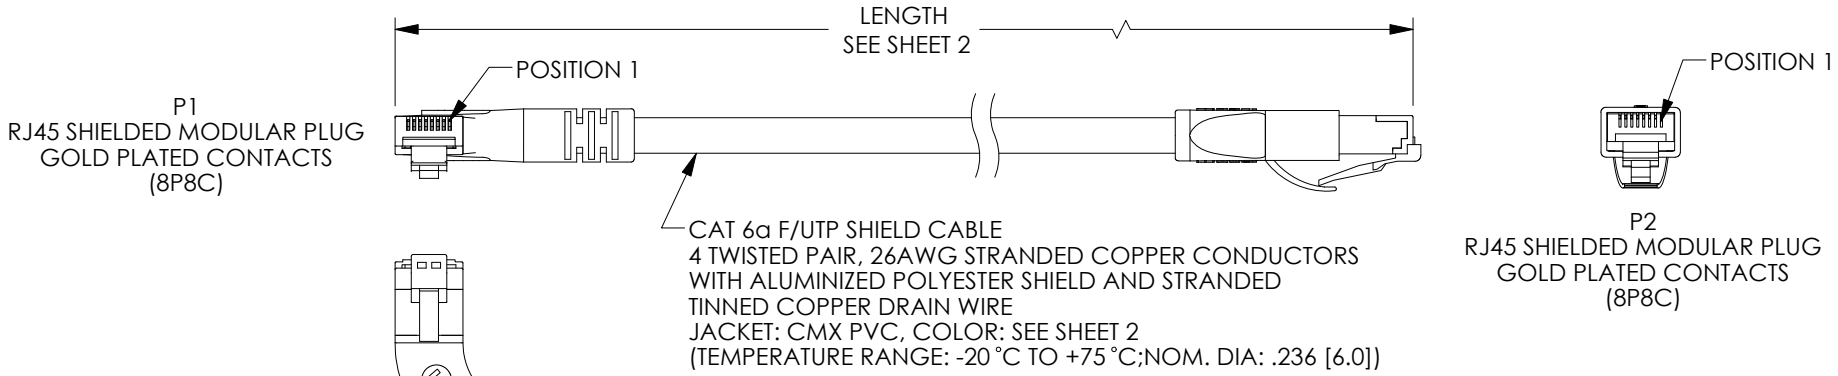

- NOTES:**
1. PLUG CONFORMS TO TIA-1096.
 2. CABLE ASSEMBLY SHALL BE TESTED FOR CONTINUITY.
 3. CABLE ASSEMBLY SHALL BE INDIVIDUALLY PACKAGED IN ACCORDANCE WITH L-COM SPECIFICATION PS-0031.

| | | | | | |
|--|---|--|--|------------------------------------|------------------|
| UNLESS OTHERWISE SPECIFIED, DIMENSIONS ARE IN INCHES [mm] OVERALL CABLE LENGTH TOLERANCE: ≤12 [305] = +1 [25] / -0 >12 [305] ≤60 [1524] = +2 [51] / -0 >60 [1524] ≤120 [3048] = +4 [102] / -0 >120 [3048] ≤300 [7620] = +6 [152] / -0 >300 [7620] = +5% / -0 ALL OTHER DIMENSIONAL TOLERANCES: .X = ± .2 [5] FRACTIONS ± 1/32 .XX = ± .02 [5] ANGLES ± 1° .XXX = ± .005 [13] | APPROVALS DRAWN BY BZHANG CHECKED BY GUTTADAURO APPROVED BY GUTTADAURO | DATE 10/05/2023 10/05/2023 10/05/2023 | an INFINIT® brand 50 High Street, West Mill, North Andover, MA 01845 USA. Phone: 1.800.341.5266 1.978.682.6936 | | |
| | CONFIGURATION DETAILS OF UNDIMENSIONED FEATURES MAY VARY | | | CATEGORY TELECOM/MODULAR | |
| THIRD-ANGLE PROJECTION | COLOR VARIATIONS MAY OCCUR | SIZE A | CAGE CODE 43321 | ITEM NO. TRD695ASRA6 | REV. A |
| | | SCALE: NONE | CAD FILE: TRD695ASRA6.SLDDRW | | SHEET 1 OF 2 |