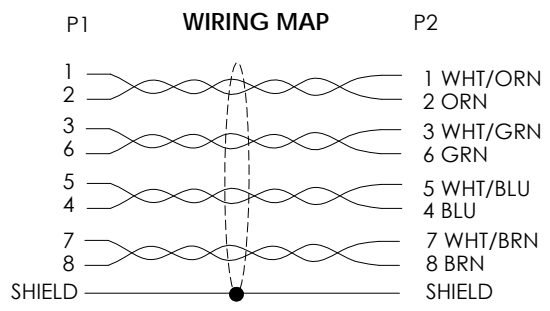

- NOTES:**
1. PLUG CONFORMS TO TIA-1096.
 2. CABLE ASSEMBLY SHALL BE TESTED FOR CONTINUITY.
 3. CABLE ASSEMBLY SHALL BE INDIVIDUALLY PACKAGED IN ACCORDANCE WITH L-COM SPECIFICATION PS-0031.

UNLESS OTHERWISE SPECIFIED, DIMENSIONS ARE IN INCHES [mm]	APPROVALS	DATE	 50 High Street, West Mill, North Andover, MA 01845 USA. Phone: 1.800.341.5266 1.978.682.6936
	OVERALL CABLE LENGTH TOLERANCE:	DRAWN BY BZHANG	
ALL OTHER DIMENSIONAL TOLERANCES:	CHECKED BY GUTTADAURO	10/05/2023	CATEGORY TELECOM/MODULAR
	APPROVED BY GUTTADAURO	10/05/2023	
THIRD-ANGLE PROJECTION	CONFIGURATION DETAILS OF UNDIMENSIONED FEATURES MAY VARY	PRODUCT DESCRIPTION C6A PVC F/UTP STR-LFT	
	COLOR VARIATIONS MAY OCCUR	SIZE A	CAGE CODE 43321
		ITEM NO. TRD695ASRA6	REV. A
		SCALE: NONE	CAD FILE: TRD695ASRA6.SLDDRW SHEET 1 OF 2