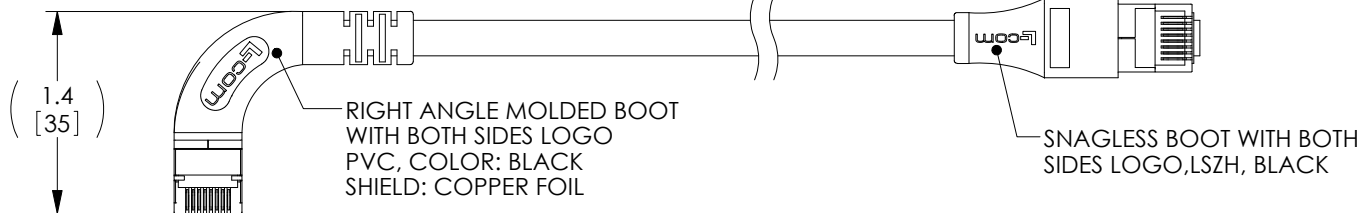

- NOTES:**
1. PLUG CONFORMS TO TIA-1096.
 2. CABLE ASSEMBLY SHALL BE TESTED FOR CONTINUITY.
 3. CABLE ASSEMBLY SHALL BE INDIVIDUALLY PACKAGED IN ACCORDANCE WITH L-COM SPECIFICATION PS-0031.

UNLESS OTHERWISE SPECIFIED, DIMENSIONS ARE IN INCHES [mm]	APPROVALS	DATE	 50 High Street, West Mill, North Andover, MA 01845 USA. Phone: 1.800.341.5266 1.978.682.6936
	OVERALL CABLE LENGTH TOLERANCE:	DRAWN BY BZHANG	
ALL OTHER DIMENSIONAL TOLERANCES:	CHECKED BY GUTTADAURO	10/05/2023	CATEGORY TELECOM/MODULAR
	APPROVED BY GUTTADAURO	10/05/2023	
THIRD-ANGLE PROJECTION	CONFIGURATION DETAILS OF UNDIMENSIONED FEATURES MAY VARY	PRODUCT DESCRIPTION C6A PVC F/UTP STR-LFT	
	COLOR VARIATIONS MAY OCCUR	SIZE A	CAGE CODE 43321
		ITEM NO. TRD695ASRA6	REV. A
		SCALE: NONE	CAD FILE: TRD695ASRA6.SLDDRW SHEET 1 OF 2