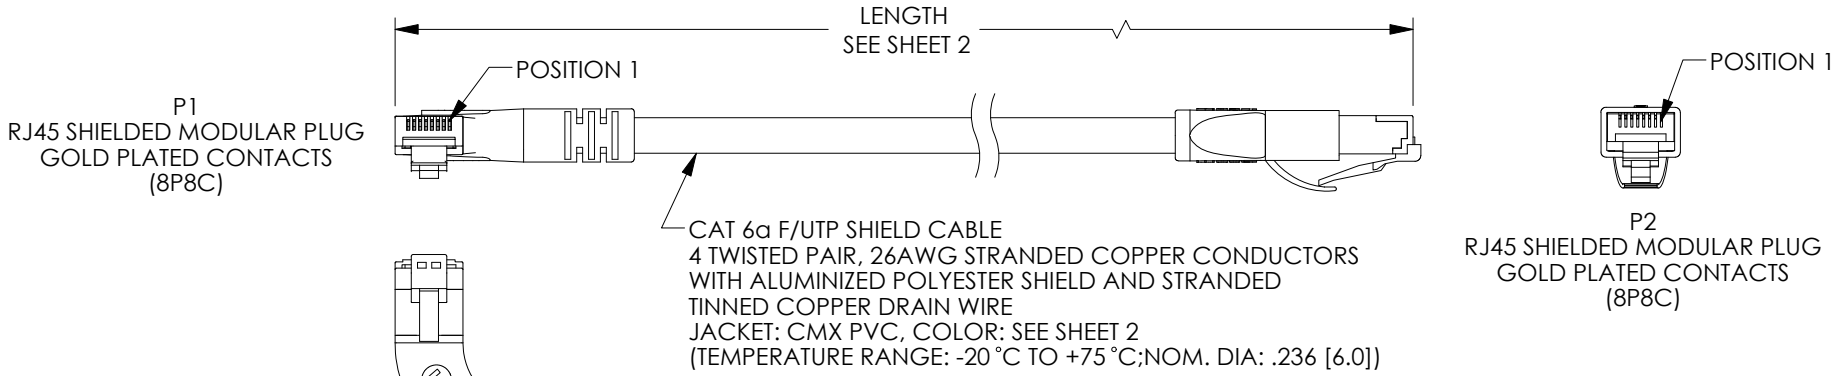

- NOTES:**
1. PLUG CONFORMS TO TIA-1096.
 2. CABLE ASSEMBLY SHALL BE TESTED FOR CONTINUITY.
 3. CABLE ASSEMBLY SHALL BE INDIVIDUALLY PACKAGED IN ACCORDANCE WITH L-COM SPECIFICATION PS-0031.

UNLESS OTHERWISE SPECIFIED, DIMENSIONS ARE IN INCHES [mm]	APPROVALS	DATE	 50 High Street, West Mill, North Andover, MA 01845 USA. Phone: 1.800.341.5266 1.978.682.6936
	OVERALL CABLE LENGTH TOLERANCE:	DRAWN BY BZHANG	
ALL OTHER DIMENSIONAL TOLERANCES:	CHECKED BY GUTTADAURO	10/05/2023	CATEGORY TELECOM/MODULAR
	APPROVED BY GUTTADAURO	10/05/2023	
THIRD-ANGLE PROJECTION	CONFIGURATION DETAILS OF UNDIMENSIONED FEATURES MAY VARY	PRODUCT DESCRIPTION C6A PVC F/UTP STR-LFT	
	COLOR VARIATIONS MAY OCCUR	SIZE A	CAGE CODE 43321
		ITEM NO. TRD695ASRA6	REV. A
		SCALE: NONE	CAD FILE: TRD695ASRA6.SLDDRW SHEET 1 OF 2