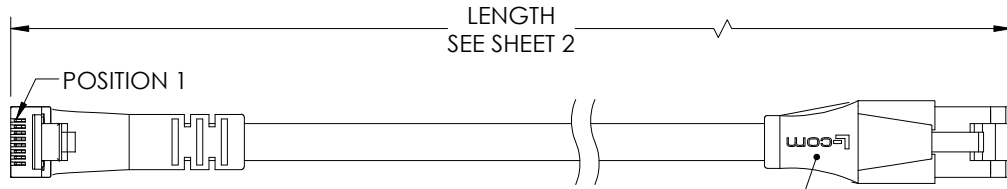

D

D

P1  
RJ45 SHIELDED MODULAR PLUG  
GOLD PLATED CONTACTS  
(8P8C)

SNAGLESS BOOT WITH BOTH  
SIDES LOGO,LSZH, BLACK

RIGHT ANGLE MOLDED BOOT  
PVC, COLOR: BLACK  
SHIELD: COPPER FOIL

POSITION 1

P2  
RJ45 SHIELDED MODULAR PLUG  
GOLD PLATED CONTACTS  
(8P8C)

L-COM LOGO  
ONE SIDE

CAT 6a F/UTP SHIELD CABLE  
4 TWISTED PAIR, 26AWG STRANDED COPPER CONDUCTORS  
WITH ALUMINIZED POLYESTER SHIELD AND STRANDED  
TINNED COPPER DRAIN WIRE  
JACKET: CMX PVC, COLOR: SEE SHEET 2  
(TEMPERATURE RANGE: -20 °C TO +75 °C;NOM. DIA: .236 [6.0])

UNLESS OTHERWISE SPECIFIED, DIMENSIONS ARE IN INCHES [mm]	APPROVALS	DATE	 50 High Street, West Mill, North Andover, MA 01845 USA. Phone: 1.800.341.5266 1.978.682.6936		
	DRAWN BY BZHANG	10/05/2023			
OVERALL CABLE LENGTH TOLERANCE: ≤12 [305] = +1 [25] / -0 >12 [305] ≤60 [1524] = +2 [51] / -0 >60 [1524] ≤120 [3048] = +4 [102] / -0 >120 [3048] ≤300 [7620] = +6 [152] / -0 >300 [7620] = +5% / -0	CHECKED BY GUTTADAURO	10/05/2023	CATEGORY <b>TELECOM/MODULAR</b>		
	APPROVED BY GUTTADAURO	10/05/2023			
ALL OTHER DIMENSIONAL TOLERANCES: .X = ± .2 [5]   FRACTIONS ± 1/32 .XX = ± .02 [.5]   ANGLES ± 1° .XXX = ± .005 [.13]	CONFIGURATION DETAILS OF UNDIMENSIONED FEATURES MAY VARY		PRODUCT DESCRIPTION <b>C6A PVC F/UTP STR-DWN</b>		
THIRD-ANGLE PROJECTION 	COLOR VARIATIONS MAY OCCUR	SIZE <b>A</b>	CAGE CODE <b>43321</b>	ITEM NO. <b>TRD695ASRA1</b>	REV. <b>A</b>
SCALE: NONE		CAD FILE: TRD695ASRA1.SLDDRW		SHEET 1 OF 2	