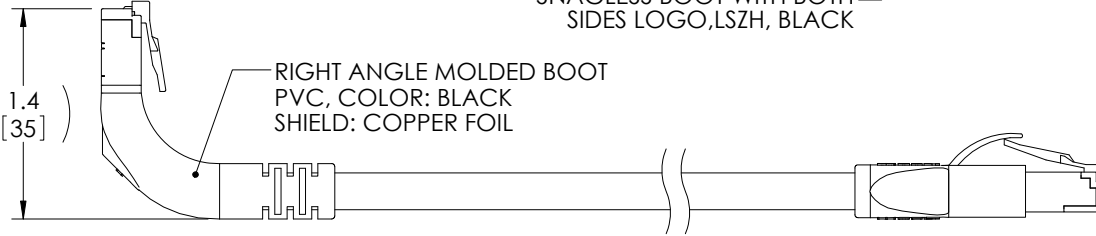

D

D

P1  
RJ45 SHIELDED MODULAR PLUG  
GOLD PLATED CONTACTS  
(8P8C)

SNAGLESS BOOT WITH BOTH  
SIDES LOGO,LSZH, BLACK

RIGHT ANGLE MOLDED BOOT  
PVC, COLOR: BLACK  
SHIELD: COPPER FOIL

POSITION 1

P2  
RJ45 SHIELDED MODULAR PLUG  
GOLD PLATED CONTACTS  
(8P8C)

L-COM LOGO  
ONE SIDE

CAT 6a F/UTP SHIELD CABLE  
4 TWISTED PAIR, 26AWG STRANDED COPPER CONDUCTORS  
WITH ALUMINIZED POLYESTER SHIELD AND STRANDED  
TINNED COPPER DRAIN WIRE  
JACKET: CMX PVC, COLOR: SEE SHEET 2  
(TEMPERATURE RANGE: -20 °C TO +75 °C;NOM. DIA: .236 [6.0])

UNLESS OTHERWISE SPECIFIED, DIMENSIONS ARE IN INCHES [mm]	APPROVALS	DATE	 50 High Street, West Mill, North Andover, MA 01845 USA. Phone: 1.800.341.5266 1.978.682.6936		
	DRAWN BY BZHANG	10/05/2023			
OVERALL CABLE LENGTH TOLERANCE: ≤12 [305] = +1 [25] / -0 >12 [305] ≤60 [1524] = +2 [51] / -0 >60 [1524] ≤120 [3048] = +4 [102] / -0 >120 [3048] ≤300 [7620] = +6 [152] / -0 >300 [7620] = +5% / -0	CHECKED BY GUTTADAURO	10/05/2023	CATEGORY <b>TELECOM/MODULAR</b>		
	APPROVED BY GUTTADAURO	10/05/2023			
ALL OTHER DIMENSIONAL TOLERANCES: .X = ± .2 [5]   FRACTIONS ± 1/32 .XX = ± .02 [.5]   ANGLES ± 1° .XXX = ± .005 [.13]	CONFIGURATION DETAILS OF UNDIMENSIONED FEATURES MAY VARY		PRODUCT DESCRIPTION <b>C6A PVC F/UTP STR-DWN</b>		
THIRD-ANGLE PROJECTION 	COLOR VARIATIONS MAY OCCUR	SIZE <b>A</b>	CAGE CODE <b>43321</b>	ITEM NO. <b>TRD695ASRA1</b>	REV. <b>A</b>
SCALE: NONE		CAD FILE: TRD695ASRA1.SLDDRW		SHEET 1 OF 2	