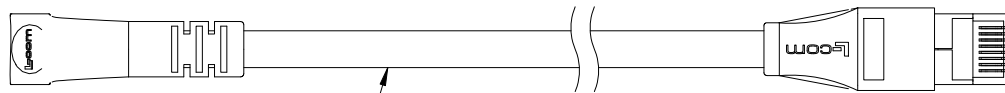

D

D

P1
RJ45 SHIELDED MODULAR PLUG
GOLD PLATED CONTACTS
(8P8C)

- NOTES:**
1. PLUG CONFORMS TO TIA-1096.
 2. CABLE ASSEMBLY SHALL BE TESTED FOR CONTINUITY.
 3. CABLE ASSEMBLY SHALL BE INDIVIDUALLY PACKAGED IN ACCORDANCE WITH L-COM SPECIFICATION PS-0031.

UNLESS OTHERWISE SPECIFIED, DIMENSIONS ARE IN INCHES [mm] OVERALL CABLE LENGTH TOLERANCE: ≤12 [305] = +1 [25] / -0 >12 [305] ≤60 [1524] = +2 [51] / -0 >60 [1524] ≤120 [3048] = +4 [102] / -0 >120 [3048] ≤300 [7620] = +6 [152] / -0 >300 [7620] = +5% / -0 ALL OTHER DIMENSIONAL TOLERANCES: .X = ± .2 [5] FRACTIONS ± 1/32 .XX = ± .02 [.5] ANGLES ± 1° .XXX = ± .005 [.13]	APPROVALS DRAWN BY BZHANG CHECKED BY GUTTADAURO APPROVED BY GUTTADAURO	DATE 10/05/2023 10/05/2023 10/05/2023	 50 High Street, West Mill, North Andover, MA 01845 USA. Phone: 1.800.341.5266 1.978.682.6936			
	CATEGORY TELECOM/MODULAR			PRODUCT DESCRIPTION C6A PVC F/UTP STR-DWN		
THIRD-ANGLE PROJECTION 	CONFIGURATION DETAILS OF UNDIMENSIONED FEATURES MAY VARY	COLOR VARIATIONS MAY OCCUR	SIZE A		CAGE CODE 43321	ITEM NO. TRD695ASRA1
SCALE: NONE		CAD FILE: TRD695ASRA1.SLDDRW		SHEET 1 OF 2		