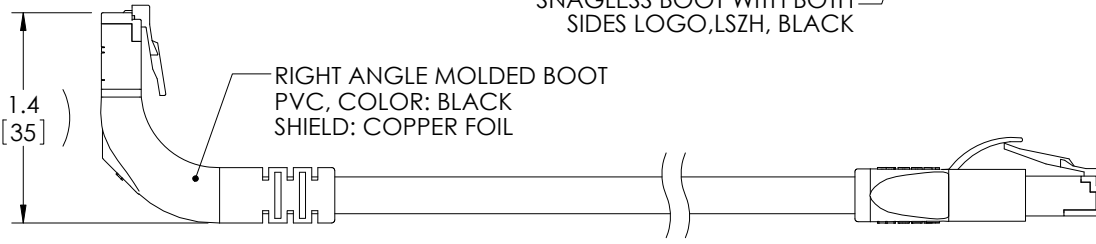

D

D

P1
RJ45 SHIELDED MODULAR PLUG
GOLD PLATED CONTACTS
(8P8C)

- NOTES:**
1. PLUG CONFORMS TO TIA-1096.
 2. CABLE ASSEMBLY SHALL BE TESTED FOR CONTINUITY.
 3. CABLE ASSEMBLY SHALL BE INDIVIDUALLY PACKAGED IN ACCORDANCE WITH L-COM SPECIFICATION PS-0031.

UNLESS OTHERWISE SPECIFIED, DIMENSIONS ARE IN INCHES [mm] OVERALL CABLE LENGTH TOLERANCE: ≤12 [305] = +1 [25] / -0 >12 [305] ≤60 [1524] = +2 [51] / -0 >60 [1524] ≤120 [3048] = +4 [102] / -0 >120 [3048] ≤300 [7620] = +6 [152] / -0 >300 [7620] = +5% / -0 ALL OTHER DIMENSIONAL TOLERANCES: .X = ± .2 [5] FRACTIONS ± 1/32 .XX = ± .02 [.5] ANGLES ± 1° .XXX = ± .005 [.13]	APPROVALS DRAWN BY BZHANG CHECKED BY GUTTADAURO APPROVED BY GUTTADAURO	DATE 10/05/2023 10/05/2023 10/05/2023	 50 High Street, West Mill, North Andover, MA 01845 USA. Phone: 1.800.341.5266 1.978.682.6936			
	CATEGORY TELECOM/MODULAR			PRODUCT DESCRIPTION C6A PVC F/UTP STR-DWN		
THIRD-ANGLE PROJECTION 	CONFIGURATION DETAILS OF UNDIMENSIONED FEATURES MAY VARY	COLOR VARIATIONS MAY OCCUR	SIZE A		CAGE CODE 43321	ITEM NO. TRD695ASRA1
SCALE: NONE		CAD FILE: TRD695ASRA1.SLDDRW		SHEET 1 OF 2		