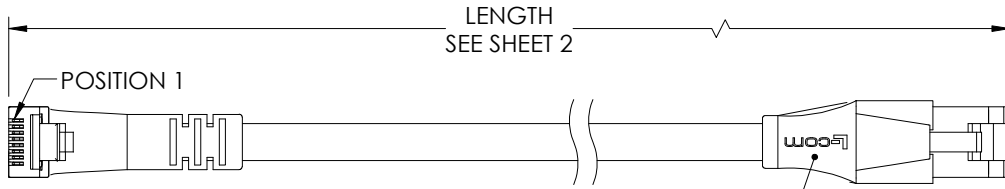

D

D

P1
RJ45 SHIELDED MODULAR PLUG
GOLD PLATED CONTACTS
(8P8C)

- NOTES:**
1. PLUG CONFORMS TO TIA-1096.
 2. CABLE ASSEMBLY SHALL BE TESTED FOR CONTINUITY.
 3. CABLE ASSEMBLY SHALL BE INDIVIDUALLY PACKAGED IN ACCORDANCE WITH L-COM SPECIFICATION PS-0031.

UNLESS OTHERWISE SPECIFIED, DIMENSIONS ARE IN INCHES [mm] OVERALL CABLE LENGTH TOLERANCE: ≤12 [305] = +1 [25] / -0 >12 [305] ≤60 [1524] = +2 [51] / -0 >60 [1524] ≤120 [3048] = +4 [102] / -0 >120 [3048] ≤300 [7620] = +6 [152] / -0 >300 [7620] = +5% / -0 ALL OTHER DIMENSIONAL TOLERANCES: .X = ± .2 [5] FRACTIONS ± 1/32 .XX = ± .02 [.5] ANGLES ± 1° .XXX = ± .005 [.13]	APPROVALS DRAWN BY BZHANG CHECKED BY GUTTADAURO APPROVED BY GUTTADAURO	DATE 10/05/2023 10/05/2023 10/05/2023	 50 High Street, West Mill, North Andover, MA 01845 USA. Phone: 1.800.341.5266 1.978.682.6936			
	CATEGORY TELECOM/MODULAR			PRODUCT DESCRIPTION C6A PVC F/UTP STR-DWN		
THIRD-ANGLE PROJECTION 	CONFIGURATION DETAILS OF UNDIMENSIONED FEATURES MAY VARY	COLOR VARIATIONS MAY OCCUR	SIZE A		CAGE CODE 43321	ITEM NO. TRD695ASRA1
SCALE: NONE		CAD FILE: TRD695ASRA1.SLDDRW		SHEET 1 OF 2		