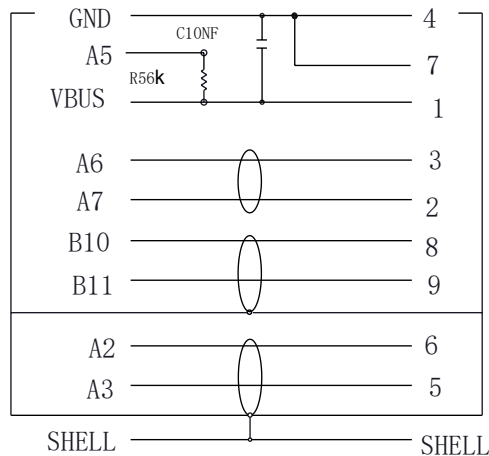

F

F

CABLE: (7/0.10T*1P+D+AL+MY) *2C+7/0.10T*1P+
43/0.10T*2C+F+ADB16/3/0.10T
OD: 5.0±0.2mm, BLACK NYLON BRAID, JACKET: PVC, BLACK

P1

USB 3.2 TYPE C, MALE
CONNECTOR
W/ NICKEL PLATED CONTACTS

P2

USB 3.2 TYPE A, MALE
CONNECTOR
W/ NICKEL PLATED CONTACTS

D

D

P1

P2

NOTES:

- ELECTRICAL TEST:
 - 100% OPEN SHORT & MISS WIRE TEST
 - CONTACT RESISTANCE: 5 OHM MAX
 - INSULATION RESISTANCE: 10M OHM MIN
 - HI-POT TEST: DC 300V/10ms
- CABLE SHALL BE TESTED FOR CONTINUITY.
- CABLE SHALL BE INDIVIDUALLY PACKAGED.

REGULATORY COMPLIANCE:

EU RoHS DIRECTIVE (MOST RECENT RELEASED VERSION)

PART NUMBER	LENGTH	
	FEET	METERS
SU32AC-MM-1M	3.28	1.0±.03

UNLESS OTHERWISE SPECIFIED
LEADING DIMENSIONS ARE INCHES
DIMENSIONS IN [] ARE MILLIMETERS