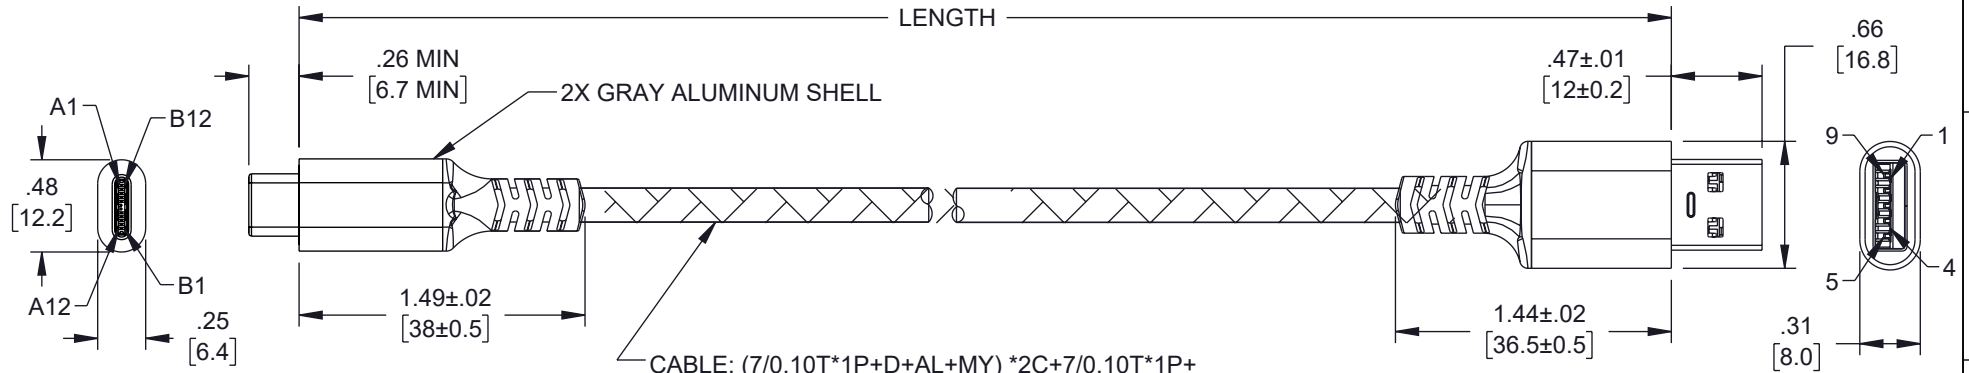

F

F

CABLE: (7/0.10T*1P+D+AL+MY) *2C+7/0.10T*1P+
43/0.10T*2C+F+ADB16/3/0.10T
OD: 5.0±0.2mm, BLACK NYLON BRAID, JACKET: PVC, BLACK

P1

USB 3.2 TYPE C, MALE
CONNECTOR
W/ NICKEL PLATED CONTACTS

P2

USB 3.2 TYPE A, MALE
CONNECTOR
W/ NICKEL PLATED CONTACTS

REGULATORY COMPLIANCE:

EU RoHS DIRECTIVE (MOST RECENT RELEASED VERSION)

PART NUMBER	LENGTH	
	FEET	METERS
SU32AC-MM-1M	3.28	1.0±.03

UNLESS OTHERWISE SPECIFIED
LEADING DIMENSIONS ARE INCHES
DIMENSIONS IN [] ARE MILLIMETERS

INTERPRET ALL DIMENSIONS AND
TOLERANCES PER ASME Y14.5

SCALE: NONE | SHEET: 1 OF 1

DESCRIPTION
USB 3.2 A/C ALUMINUM WITH BLACK NYLON BRAID- 10Gbps, 5V
3A, 1M

SIZE	CAGE CODE	DRAWN BY	ITEM NO.	REV
A	3SVT8	DMAY	SU32AC-MM-1M	A