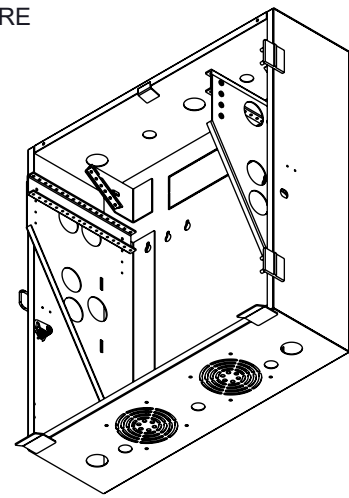

6 5 4 3 2 1

F
E
D
C
B
A

F
E
D
C
B
A

VIEW A-A
POPULATED ENCLOSURE
DOOR NOT SHOWN

VIEW B-B

VIEW C-C

THE INFORMATION CONTAINED IN THIS DRAWING IS THE SOLE PROPERTY OF INFINITE ELECTRONICS, INC. ANY REPRODUCTION IN PART OR WHOLE WITHOUT THE WRITTEN PERMISSION OF INFINITE ELECTRONICS, INC. IS PROHIBITED. THESE COMMODITIES, TECHNOLOGY OR SOFTWARE WERE EXPORTED FROM THE UNITED STATES IN ACCORDANCE WITH THE EXPORT ADMINISTRATION REGULATIONS. DIVERSION CONTRARY TO U.S. LAW PROHIBITED.

ALL DIMENSIONS ARE FOR REFERENCE ONLY AND SUBJECT TO CHANGE WITHOUT NOTICE UN-DIMENSIONED/NON-CRITICAL FEATURES MAY VARY IN SIZE AND LOCATION COLORS MAY VARY

 an INFINIT® brand Website: www.ShowMeCables.com Phone: 1.888.519.9505		INTERPRET ALL DIMENSIONS AND TOLERANCES PER ASME Y14.5	
		SCALE NONE	SHEET 2 OF 2
DESCRIPTION			
6U VERTICAL WALL MOUNT, 400MM (16 IN), WHITE			
SIZE A	CAGE CODE 3SVT8	DRAWN BY HBAKKE	ITEM NO. SMC-F6U400-WT
			REV A