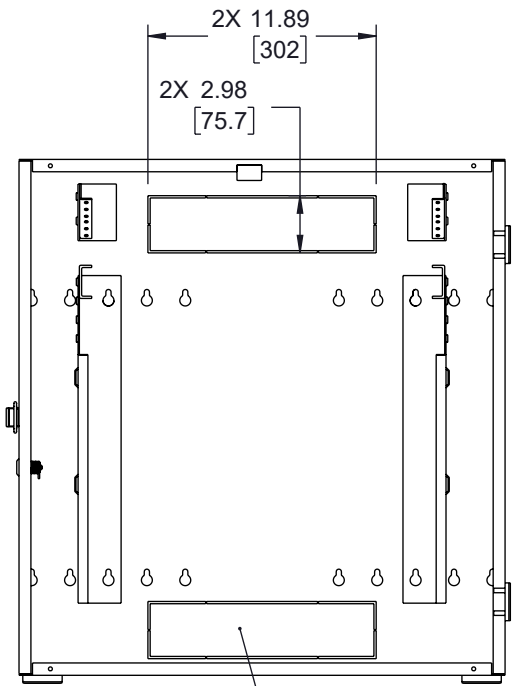

6 5 4 3 2 1

F
E
D
C
B
A

F
E
D
C
B
A

VIEW A-A
POPULATED ENCLOSURE
DOOR NOT SHOWN

VIEW B-B

VIEW C-C

THE INFORMATION CONTAINED IN THIS DRAWING IS THE SOLE PROPERTY OF INFINITE ELECTRONICS, INC. ANY REPRODUCTION IN PART OR WHOLE WITHOUT THE WRITTEN PERMISSION OF INFINITE ELECTRONICS, INC. IS PROHIBITED. THESE COMMODITIES, TECHNOLOGY OR SOFTWARE WERE EXPORTED FROM THE UNITED STATES IN ACCORDANCE WITH THE EXPORT ADMINISTRATION REGULATIONS. DIVERSION CONTRARY TO U.S. LAW PROHIBITED.

ALL DIMENSIONS ARE FOR REFERENCE ONLY AND SUBJECT TO CHANGE WITHOUT NOTICE UN-DIMENSIONED/NON-CRITICAL FEATURES MAY VARY IN SIZE AND LOCATION COLORS MAY VARY

 an INFINIT® brand Website: www.ShowMeCables.com Phone: 1.888.519.9505		INTERPRET ALL DIMENSIONS AND TOLERANCES PER ASME Y14.5	
		SCALE NONE	SHEET 2 OF 2
DESCRIPTION			
6U VERTICAL WALL MOUNT, 400MM (16 IN), WHITE			
SIZE A	CAGE CODE 3SVT8	DRAWN BY HBAKKE	ITEM NO. SMC-F6U400-WT
			REV A

SM DS SHT 2 Rev-D4 Asize 6 5 4 3 2 1