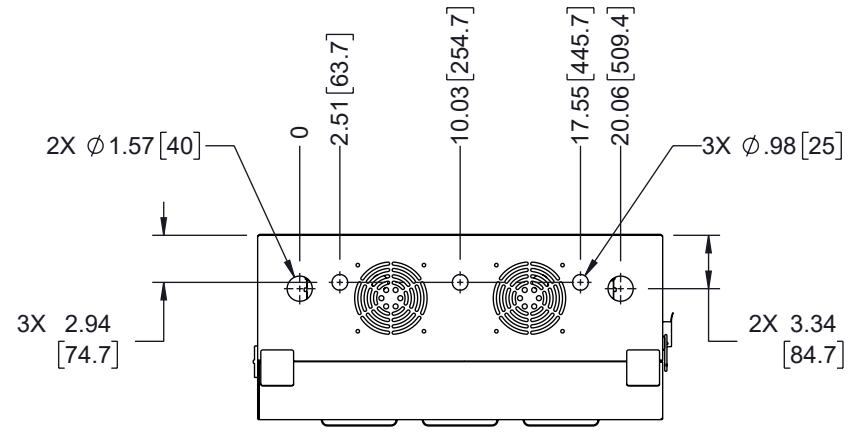

6 5 4 3 2 1

F
E
D
C
B
A

F
E
D
C
B
A

VIEW A-A
POPULATED ENCLOSURE
DOOR NOT SHOWN

VIEW B-B

VIEW C-C

THE INFORMATION CONTAINED IN THIS DRAWING IS THE SOLE PROPERTY OF INFINITE ELECTRONICS, INC. ANY REPRODUCTION IN PART OR WHOLE WITHOUT THE WRITTEN PERMISSION OF INFINITE ELECTRONICS, INC. IS PROHIBITED. THESE COMMODITIES, TECHNOLOGY OR SOFTWARE WERE EXPORTED FROM THE UNITED STATES IN ACCORDANCE WITH THE EXPORT ADMINISTRATION REGULATIONS. DIVERSION CONTRARY TO U.S. LAW PROHIBITED.

ALL DIMENSIONS ARE FOR REFERENCE ONLY AND SUBJECT TO CHANGE WITHOUT NOTICE UN-DIMENSIONED/NON-CRITICAL FEATURES MAY VARY IN SIZE AND LOCATION COLORS MAY VARY

 an INFINIT® brand Website: www.ShowMeCables.com Phone: 1.888.519.9505		INTERPRET ALL DIMENSIONS AND TOLERANCES PER ASME Y14.5	
		SCALE NONE	SHEET 2 OF 2
DESCRIPTION			
6U VERTICAL WALL MOUNT, 400MM (16 IN), WHITE			
SIZE A	CAGE CODE 3SVT8	DRAWN BY HBAKKE	ITEM NO. SMC-F6U400-WT
			REV A

SM DS SHT 2 Rev-D4 Asize 6 5 4 3 2 1