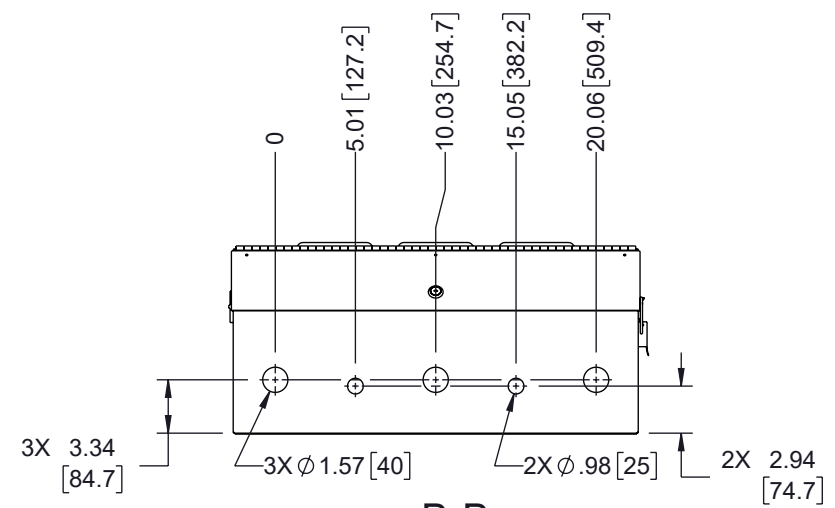

6 5 4 3 2 1

F
E
D
C
B
A

F
E
D
C
B
A

VIEW A-A
POPULATED ENCLOSURE
DOOR NOT SHOWN

VIEW B-B

VIEW C-C

THE INFORMATION CONTAINED IN THIS DRAWING IS THE SOLE PROPERTY OF INFINITE ELECTRONICS, INC. ANY REPRODUCTION IN PART OR WHOLE WITHOUT THE WRITTEN PERMISSION OF INFINITE ELECTRONICS, INC. IS PROHIBITED. THESE COMMODITIES, TECHNOLOGY OR SOFTWARE WERE EXPORTED FROM THE UNITED STATES IN ACCORDANCE WITH THE EXPORT ADMINISTRATION REGULATIONS. DIVERSION CONTRARY TO U.S. LAW PROHIBITED.

ALL DIMENSIONS ARE FOR REFERENCE ONLY AND SUBJECT TO CHANGE WITHOUT NOTICE UN-DIMENSIONED/NON-CRITICAL FEATURES MAY VARY IN SIZE AND LOCATION COLORS MAY VARY

 an INFINIT® brand Website: www.ShowMeCables.com Phone: 1.888.519.9505		INTERPRET ALL DIMENSIONS AND TOLERANCES PER ASME Y14.5	
		SCALE NONE	SHEET 2 OF 2
DESCRIPTION			
6U VERTICAL WALL MOUNT, 400MM (16 IN), WHITE			
SIZE A	CAGE CODE 3SVT8	DRAWN BY HBAKKE	ITEM NO. SMC-F6U400-WT
			REV A

SM DS SHT 2 Rev-D4 Asize 6 5 4 3 2 1