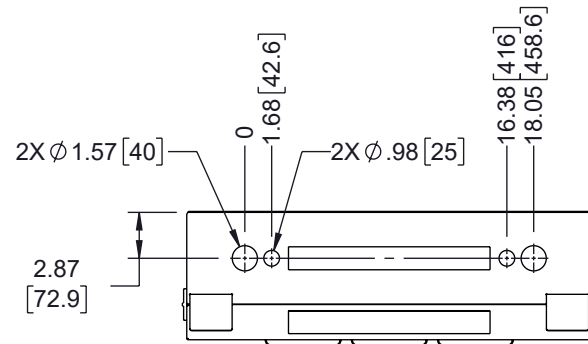

VIEW A-A  
POPULATED ENCLOSURE  
DOOR NOT SHOWN

2X KNOCK-OUT PLATE

VIEW B-B

VIEW C-C

THE INFORMATION CONTAINED IN THIS DRAWING IS THE SOLE PROPERTY OF INFINITE ELECTRONICS, INC. ANY REPRODUCTION IN PART OR WHOLE WITHOUT THE WRITTEN PERMISSION OF INFINITE ELECTRONICS, INC. IS PROHIBITED. THESE COMMODITIES, TECHNOLOGY OR SOFTWARE WERE EXPORTED FROM THE UNITED STATES IN ACCORDANCE WITH THE EXPORT ADMINISTRATION REGULATIONS. DIVERSION CONTRARY TO U.S. LAW PROHIBITED.

ALL DIMENSIONS ARE FOR REFERENCE ONLY AND SUBJECT TO CHANGE WITHOUT NOTICE UN-DIMENSIONED/NON-CRITICAL FEATURES MAY VARY IN SIZE AND LOCATION COLORS MAY VARY

 <b>an INFINIT® brand</b> Website: <a href="http://www.ShowMeCables.com">www.ShowMeCables.com</a> Phone: 1.888.519.9505		 INTERPRET ALL DIMENSIONS AND TOLERANCES PER ASME Y14.5	
		SCALE NONE	SHEET 2 OF 2
DESCRIPTION <b>4U VERTICAL WALL MOUNT, 900MM (36 IN), WHITE</b>			
SIZE A	CAGE CODE 3SVT8	DRAWN BY HBAKKE	ITEM NO. SMC-F4U900-WT
			REV A