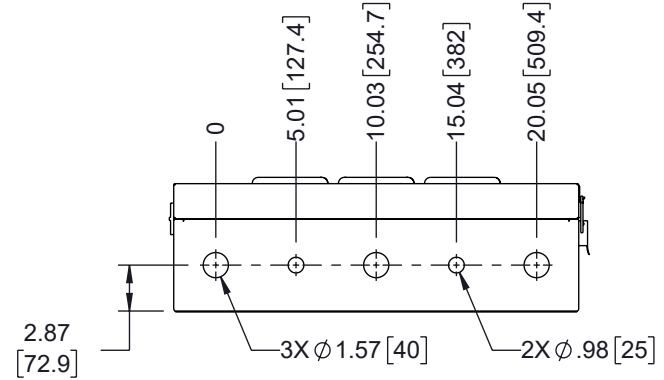

VIEW A-A  
POPULATED ENCLOSURE  
DOOR NOT SHOWN

2X KNOCK-OUT PLATE

VIEW B-B

VIEW C-C

THE INFORMATION CONTAINED IN THIS DRAWING IS THE SOLE PROPERTY OF INFINITE ELECTRONICS, INC. ANY REPRODUCTION IN PART OR WHOLE WITHOUT THE WRITTEN PERMISSION OF INFINITE ELECTRONICS, INC. IS PROHIBITED. THESE COMMODITIES, TECHNOLOGY OR SOFTWARE WERE EXPORTED FROM THE UNITED STATES IN ACCORDANCE WITH THE EXPORT ADMINISTRATION REGULATIONS. DIVERSION CONTRARY TO U.S. LAW PROHIBITED.

ALL DIMENSIONS ARE FOR REFERENCE ONLY AND SUBJECT TO CHANGE WITHOUT NOTICE UN-DIMENSIONED/NON-CRITICAL FEATURES MAY VARY IN SIZE AND LOCATION COLORS MAY VARY

 <b>an INFINIT® brand</b> Website: <a href="http://www.ShowMeCables.com">www.ShowMeCables.com</a> Phone: 1.888.519.9505		 INTERPRET ALL DIMENSIONS AND TOLERANCES PER ASME Y14.5	
		SCALE NONE	SHEET 2 OF 2
DESCRIPTION <b>4U VERTICAL WALL MOUNT, 900MM (36 IN), WHITE</b>			
SIZE A	CAGE CODE 3SVT8	DRAWN BY HBAKKE	ITEM NO. SMC-F4U900-WT
			REV A