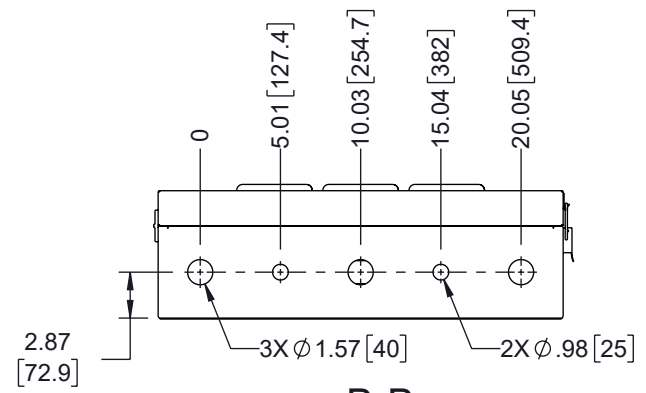

6 5 4 3 2 1

F
E
D
C
B
A

F
E
D
C
B
A

VIEW A-A
POPULATED ENCLOSURE
DOOR NOT SHOWN

2X KNOCK-OUT PLATE

VIEW B-B

VIEW C-C

THE INFORMATION CONTAINED IN THIS DRAWING IS THE SOLE PROPERTY OF INFINITE ELECTRONICS, INC. ANY REPRODUCTION IN PART OR WHOLE WITHOUT THE WRITTEN PERMISSION OF INFINITE ELECTRONICS, INC. IS PROHIBITED. THESE COMMODITIES, TECHNOLOGY OR SOFTWARE WERE EXPORTED FROM THE UNITED STATES IN ACCORDANCE WITH THE EXPORT ADMINISTRATION REGULATIONS. DIVERSION CONTRARY TO U.S. LAW PROHIBITED.

ALL DIMENSIONS ARE FOR REFERENCE ONLY AND SUBJECT TO CHANGE WITHOUT NOTICE UN-DIMENSIONED/NON-CRITICAL FEATURES MAY VARY IN SIZE AND LOCATION COLORS MAY VARY

 an INFINIT® brand Website: www.ShowMeCables.com Phone: 1.888.519.9505		INTERPRET ALL DIMENSIONS AND TOLERANCES PER ASME Y14.5	
		SCALE NONE	SHEET 2 OF 2
DESCRIPTION			
4U VERTICAL WALL MOUNT, 700MM (28 IN), WHITE			
SIZE A	CAGE CODE 3SVT8	DRAWN BY HBAKKE	ITEM NO. SMC-F4U700-WT
			REV A

SM DS SHT 2 Rev-D4 Asize 6 5 4 3 2 1