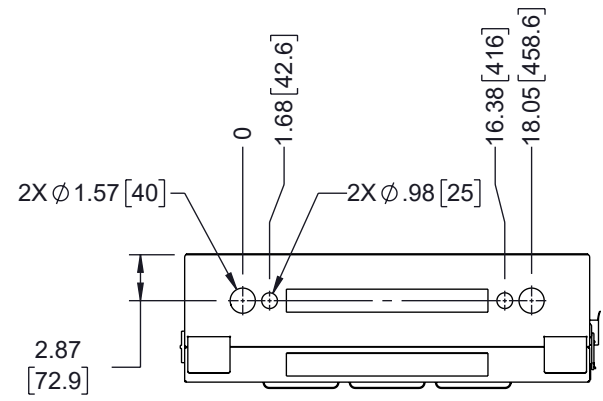

6 5 4 3 2 1

F
E
D
C
B
A

F
E
D
C
B
A

VIEW A-A
POPULATED ENCLOSURE
DOOR NOT SHOWN

2X KNOCK-OUT PLATE

VIEW B-B

VIEW C-C

THE INFORMATION CONTAINED IN THIS DRAWING IS THE SOLE PROPERTY OF INFINITE ELECTRONICS, INC. ANY REPRODUCTION IN PART OR WHOLE WITHOUT THE WRITTEN PERMISSION OF INFINITE ELECTRONICS, INC. IS PROHIBITED. THESE COMMODITIES, TECHNOLOGY OR SOFTWARE WERE EXPORTED FROM THE UNITED STATES IN ACCORDANCE WITH THE EXPORT ADMINISTRATION REGULATIONS. DIVERSION CONTRARY TO U.S. LAW PROHIBITED.

ALL DIMENSIONS ARE FOR REFERENCE ONLY AND SUBJECT TO CHANGE WITHOUT NOTICE UN-DIMENSIONED/NON-CRITICAL FEATURES MAY VARY IN SIZE AND LOCATION COLORS MAY VARY

 an INFINIT® brand Website: www.ShowMeCables.com Phone: 1.888.519.9505		INTERPRET ALL DIMENSIONS AND TOLERANCES PER ASME Y14.5	
		SCALE NONE	SHEET 2 OF 2
DESCRIPTION			
4U VERTICAL WALL MOUNT, 700MM (28 IN), WHITE			
SIZE A	CAGE CODE 3SVT8	DRAWN BY HBAKKE	ITEM NO. SMC-F4U700-WT
			REV A

SM DS SHT 2 Rev-D4 Asize 6 5 4 3 2 1