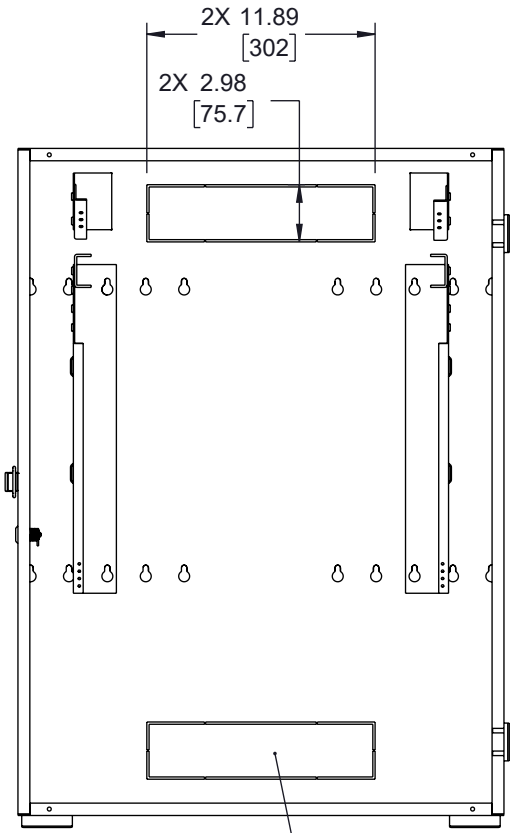

6 5 4 3 2 1

F
E
D
C
B
A

F
E
D
C
B
A

VIEW A-A
POPULATED ENCLOSURE
DOOR NOT SHOWN

2X KNOCK-OUT PLATE

VIEW B-B

VIEW C-C

THE INFORMATION CONTAINED IN THIS DRAWING IS THE SOLE PROPERTY OF INFINITE ELECTRONICS, INC. ANY REPRODUCTION IN PART OR WHOLE WITHOUT THE WRITTEN PERMISSION OF INFINITE ELECTRONICS, INC. IS PROHIBITED. THESE COMMODITIES, TECHNOLOGY OR SOFTWARE WERE EXPORTED FROM THE UNITED STATES IN ACCORDANCE WITH THE EXPORT ADMINISTRATION REGULATIONS. DIVERSION CONTRARY TO U.S. LAW PROHIBITED.

ALL DIMENSIONS ARE FOR REFERENCE ONLY AND SUBJECT TO CHANGE WITHOUT NOTICE UN-DIMENSIONED/NON-CRITICAL FEATURES MAY VARY IN SIZE AND LOCATION COLORS MAY VARY

 an INFINIT® brand Website: www.ShowMeCables.com Phone: 1.888.519.9505		INTERPRET ALL DIMENSIONS AND TOLERANCES PER ASME Y14.5	
		SCALE NONE	SHEET 2 OF 2
DESCRIPTION			
4U VERTICAL WALL MOUNT, 700MM (28 IN), WHITE			
SIZE A	CAGE CODE 3SVT8	DRAWN BY HBAKKE	ITEM NO. SMC-F4U700-WT
			REV A

SM DS SHT 2 Rev-D4 Asize 6 5 4 3 2 1