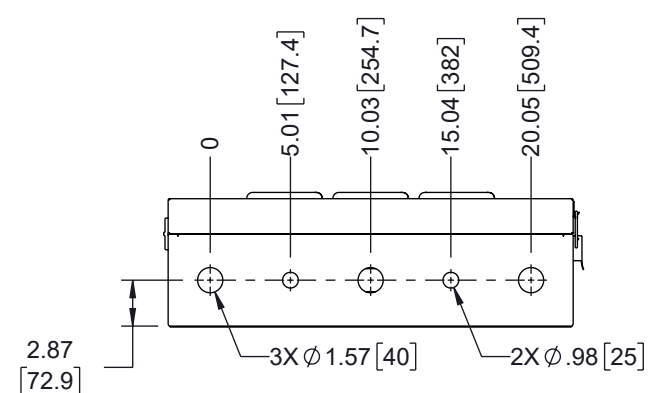

6 5 4 3 2 1

VIEW A-A  
POPULATED ENCLOSURE  
DOOR NOT SHOWN

VIEW B-B

VIEW C-C

THE INFORMATION CONTAINED IN THIS DRAWING IS THE SOLE PROPERTY OF INFINITE ELECTRONICS, INC. ANY REPRODUCTION IN PART OR WHOLE WITHOUT THE WRITTEN PERMISSION OF INFINITE ELECTRONICS, INC. IS PROHIBITED. THESE COMMODITIES, TECHNOLOGY OR SOFTWARE WERE EXPORTED FROM THE UNITED STATES IN ACCORDANCE WITH THE EXPORT ADMINISTRATION REGULATIONS. DIVERSION CONTRARY TO U.S. LAW PROHIBITED.

ALL DIMENSIONS ARE FOR REFERENCE ONLY AND SUBJECT TO CHANGE WITHOUT NOTICE. UN-DIMENSIONED/NON-CRITICAL FEATURES MAY VARY IN SIZE AND LOCATION. COLORS MAY VARY.

 <b>an INFINIT® brand</b> Website: <a href="http://www.ShowMeCables.com">www.ShowMeCables.com</a> Phone: 1.888.519.9505		INTERPRET ALL DIMENSIONS AND TOLERANCES PER ASME Y14.5 SCALE: NONE    SHEET: 2 OF 2		
		DESCRIPTION <b>4U VERTICAL WALL MOUNT, 600MM (24 IN), WHITE</b>		
SIZE A	CAGE CODE 3SVT8	DRAWN BY HBAKKE	ITEM NO. SMC-F4U600-WT	REV A

SM DS SHT 2 Rev-D4 Asize 6 5 4 3 2 1