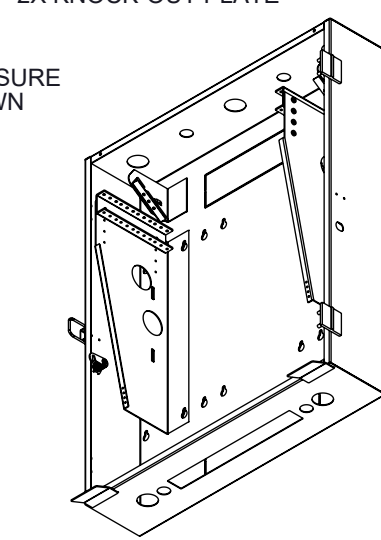

6 5 4 3 2 1

VIEW A-A  
POPULATED ENCLOSURE  
DOOR NOT SHOWN

VIEW B-B

VIEW C-C

THE INFORMATION CONTAINED IN THIS DRAWING IS THE SOLE PROPERTY OF INFINITE ELECTRONICS, INC. ANY REPRODUCTION IN PART OR WHOLE WITHOUT THE WRITTEN PERMISSION OF INFINITE ELECTRONICS, INC. IS PROHIBITED. THESE COMMODITIES, TECHNOLOGY OR SOFTWARE WERE EXPORTED FROM THE UNITED STATES IN ACCORDANCE WITH THE EXPORT ADMINISTRATION REGULATIONS. DIVERSION CONTRARY TO U.S. LAW PROHIBITED.

ALL DIMENSIONS ARE FOR REFERENCE ONLY AND SUBJECT TO CHANGE WITHOUT NOTICE. UN-DIMENSIONED/NON-CRITICAL FEATURES MAY VARY IN SIZE AND LOCATION. COLORS MAY VARY.

 <b>an INFINIT® brand</b> Website: <a href="http://www.ShowMeCables.com">www.ShowMeCables.com</a> Phone: 1.888.519.9505		INTERPRET ALL DIMENSIONS AND TOLERANCES PER ASME Y14.5 SCALE: NONE    SHEET: 2 OF 2		
		DESCRIPTION <b>4U VERTICAL WALL MOUNT, 600MM (24 IN), WHITE</b>		
SIZE A	CAGE CODE 3SVT8	DRAWN BY HBAKKE	ITEM NO. SMC-F4U600-WT	REV A