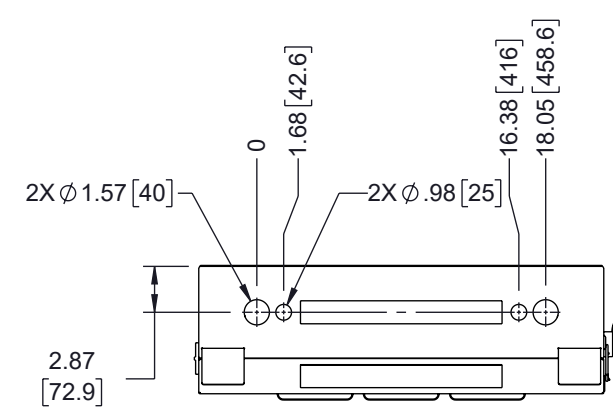

6 5 4 3 2 1

VIEW A-A  
POPULATED ENCLOSURE  
DOOR NOT SHOWN

VIEW B-B

VIEW C-C

THE INFORMATION CONTAINED IN THIS DRAWING IS THE SOLE PROPERTY OF INFINITE ELECTRONICS, INC. ANY REPRODUCTION IN PART OR WHOLE WITHOUT THE WRITTEN PERMISSION OF INFINITE ELECTRONICS, INC. IS PROHIBITED. THESE COMMODITIES, TECHNOLOGY OR SOFTWARE WERE EXPORTED FROM THE UNITED STATES IN ACCORDANCE WITH THE EXPORT ADMINISTRATION REGULATIONS. DIVERSION CONTRARY TO U.S. LAW PROHIBITED.

ALL DIMENSIONS ARE FOR REFERENCE ONLY AND SUBJECT TO CHANGE WITHOUT NOTICE. UN-DIMENSIONED/NON-CRITICAL FEATURES MAY VARY IN SIZE AND LOCATION. COLORS MAY VARY.

 <b>an INFINIT® brand</b> Website: <a href="http://www.ShowMeCables.com">www.ShowMeCables.com</a> Phone: 1.888.519.9505		INTERPRET ALL DIMENSIONS AND TOLERANCES PER ASME Y14.5 SCALE: NONE    SHEET: 2 OF 2		
		DESCRIPTION <b>4U VERTICAL WALL MOUNT, 600MM (24 IN), WHITE</b>		
SIZE A	CAGE CODE 3SVT8	DRAWN BY HBAKKE	ITEM NO. SMC-F4U600-WT	REV A

SM DS SHT 2 Rev-D4 Asize 6 5 4 3 2 1