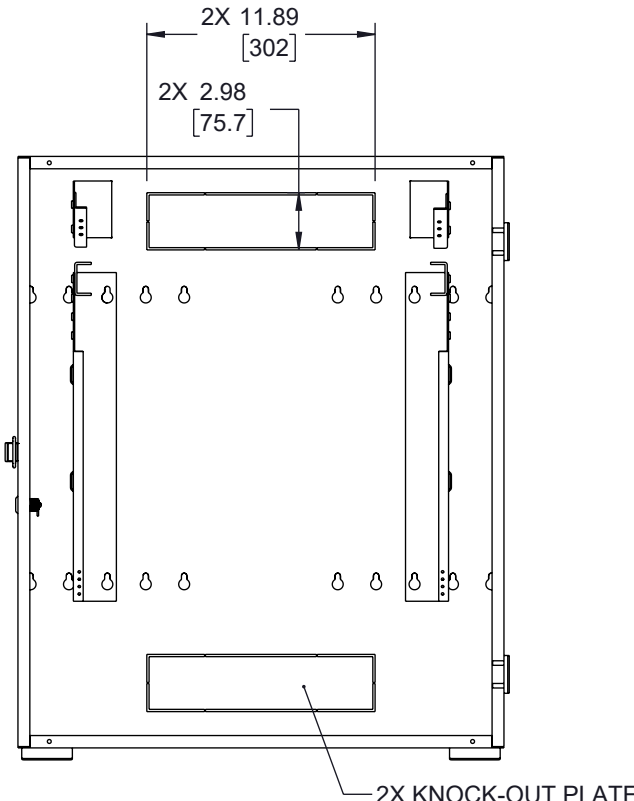

6 5 4 3 2 1

VIEW A-A  
POPULATED ENCLOSURE  
DOOR NOT SHOWN

VIEW B-B

VIEW C-C

THE INFORMATION CONTAINED IN THIS DRAWING IS THE SOLE PROPERTY OF INFINITE ELECTRONICS, INC. ANY REPRODUCTION IN PART OR WHOLE WITHOUT THE WRITTEN PERMISSION OF INFINITE ELECTRONICS, INC. IS PROHIBITED. THESE COMMODITIES, TECHNOLOGY OR SOFTWARE WERE EXPORTED FROM THE UNITED STATES IN ACCORDANCE WITH THE EXPORT ADMINISTRATION REGULATIONS. DIVERSION CONTRARY TO U.S. LAW PROHIBITED.

ALL DIMENSIONS ARE FOR REFERENCE ONLY AND SUBJECT TO CHANGE WITHOUT NOTICE. UN-DIMENSIONED/NON-CRITICAL FEATURES MAY VARY IN SIZE AND LOCATION. COLORS MAY VARY.

 <b>an INFINIT® brand</b> Website: <a href="http://www.ShowMeCables.com">www.ShowMeCables.com</a> Phone: 1.888.519.9505		INTERPRET ALL DIMENSIONS AND TOLERANCES PER ASME Y14.5 SCALE: NONE    SHEET: 2 OF 2		
		DESCRIPTION <b>4U VERTICAL WALL MOUNT, 600MM (24 IN), WHITE</b>		
SIZE A	CAGE CODE 3SVT8	DRAWN BY HBAKKE	ITEM NO. SMC-F4U600-WT	REV A

SM DS SHT 2 Rev-D4 Asize 6 5 4 3 2 1