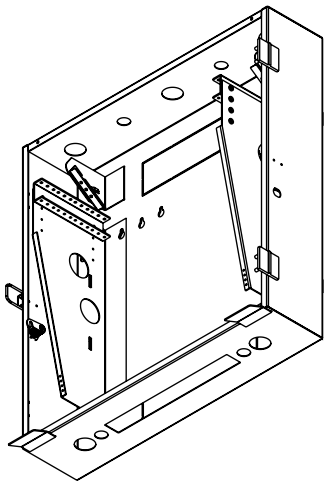

6 5 4 3 2 1

F
E
D
C
B
A

F
E
D
C
B
A

VIEW A-A
POPULATED ENCLOSURE
DOOR NOT SHOWN

VIEW B-B

VIEW C-C

THE INFORMATION CONTAINED IN THIS DRAWING IS THE SOLE PROPERTY OF INFINITE ELECTRONICS, INC. ANY REPRODUCTION IN PART OR WHOLE WITHOUT THE WRITTEN PERMISSION OF INFINITE ELECTRONICS, INC. IS PROHIBITED. THESE COMMODITIES, TECHNOLOGY OR SOFTWARE WERE EXPORTED FROM THE UNITED STATES IN ACCORDANCE WITH THE EXPORT ADMINISTRATION REGULATIONS. DIVERSION CONTRARY TO U.S. LAW PROHIBITED.

ALL DIMENSIONS ARE FOR REFERENCE ONLY AND SUBJECT TO CHANGE WITHOUT NOTICE UN-DIMENSIONED/NON-CRITICAL FEATURES MAY VARY IN SIZE AND LOCATION COLORS MAY VARY

 an INFINIT® brand Website: www.ShowMeCables.com Phone: 1.888.519.9505		 INTERPRET ALL DIMENSIONS AND TOLERANCES PER ASME Y14.5	
		SCALE NONE	SHEET 2 OF 2
DESCRIPTION 4U VERTICAL WALL MOUNT, 550MM (22 IN), WHITE			
SIZE A	CAGE CODE 3SVT8	DRAWN BY HBAKKE	ITEM NO. SMC-F4U550-WT
			REV A