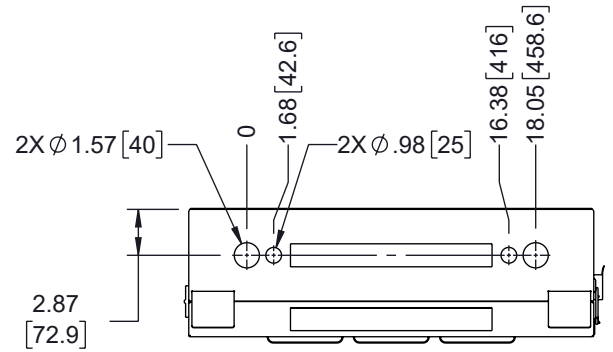

6 5 4 3 2 1

F
E
D
C
B
A

F
E
D
C
B
A

VIEW A-A
POPULATED ENCLOSURE
DOOR NOT SHOWN

VIEW B-B

VIEW C-C

THE INFORMATION CONTAINED IN THIS DRAWING IS THE SOLE PROPERTY OF INFINITE ELECTRONICS, INC. ANY REPRODUCTION IN PART OR WHOLE WITHOUT THE WRITTEN PERMISSION OF INFINITE ELECTRONICS, INC. IS PROHIBITED. THESE COMMODITIES, TECHNOLOGY OR SOFTWARE WERE EXPORTED FROM THE UNITED STATES IN ACCORDANCE WITH THE EXPORT ADMINISTRATION REGULATIONS. DIVERSION CONTRARY TO U.S. LAW PROHIBITED.

ALL DIMENSIONS ARE FOR REFERENCE ONLY AND SUBJECT TO CHANGE WITHOUT NOTICE UN-DIMENSIONED/NON-CRITICAL FEATURES MAY VARY IN SIZE AND LOCATION COLORS MAY VARY

 an INFINIT® brand Website: www.ShowMeCables.com Phone: 1.888.519.9505		 INTERPRET ALL DIMENSIONS AND TOLERANCES PER ASME Y14.5	
		SCALE NONE	SHEET 2 OF 2
DESCRIPTION 4U VERTICAL WALL MOUNT, 550MM (22 IN), WHITE			
SIZE A	CAGE CODE 3SVT8	DRAWN BY HBAKKE	ITEM NO. SMC-F4U550-WT
			REV A

SM DS SHT 2 Rev-D4 Asize 6 5 4 3 2 1