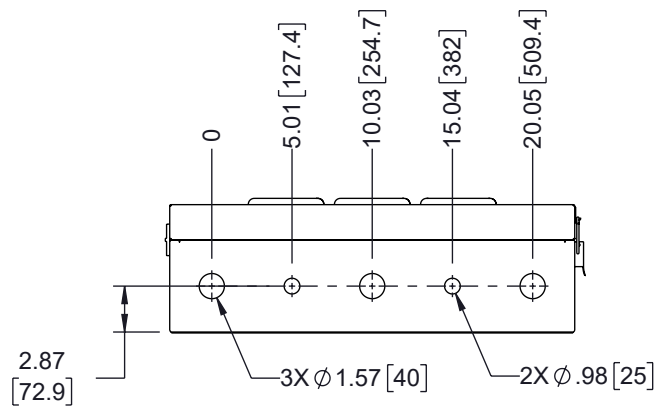

6 5 4 3 2 1

F
E
D
C
B
A

F
E
D
C
B
A

VIEW A-A
POPULATED ENCLOSURE
DOOR NOT SHOWN

VIEW B-B

VIEW C-C

THE INFORMATION CONTAINED IN THIS DRAWING IS THE SOLE PROPERTY OF INFINITE ELECTRONICS, INC. ANY REPRODUCTION IN PART OR WHOLE WITHOUT THE WRITTEN PERMISSION OF INFINITE ELECTRONICS, INC. IS PROHIBITED. THESE COMMODITIES, TECHNOLOGY OR SOFTWARE WERE EXPORTED FROM THE UNITED STATES IN ACCORDANCE WITH THE EXPORT ADMINISTRATION REGULATIONS. DIVERSION CONTRARY TO U.S. LAW PROHIBITED.

ALL DIMENSIONS ARE FOR REFERENCE ONLY AND SUBJECT TO CHANGE WITHOUT NOTICE UN-DIMENSIONED/NON-CRITICAL FEATURES MAY VARY IN SIZE AND LOCATION COLORS MAY VARY

 an INFINIT® brand Website: www.ShowMeCables.com Phone: 1.888.519.9505		 INTERPRET ALL DIMENSIONS AND TOLERANCES PER ASME Y14.5	
		SCALE NONE	SHEET 2 OF 2
DESCRIPTION 4U VERTICAL WALL MOUNT, 550MM (22 IN), WHITE			
SIZE A	CAGE CODE 3SVT8	DRAWN BY HBAKKE	ITEM NO. SMC-F4U550-WT
			REV A

SM DS SHT 2 Rev-D4 Asize 6 5 4 3 2 1