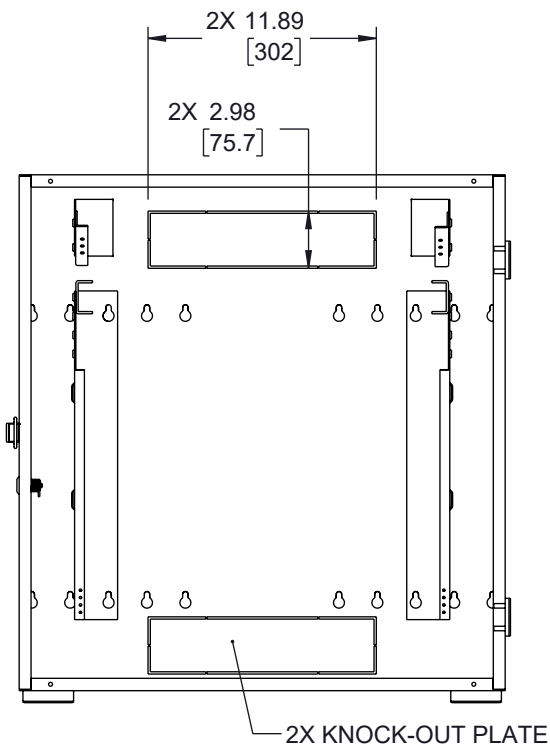

6 5 4 3 2 1

F
E
D
C
B
A

F
E
D
C
B
A

VIEW A-A
POPULATED ENCLOSURE
DOOR NOT SHOWN

VIEW B-B

VIEW C-C

THE INFORMATION CONTAINED IN THIS DRAWING IS THE SOLE PROPERTY OF INFINITE ELECTRONICS, INC. ANY REPRODUCTION IN PART OR WHOLE WITHOUT THE WRITTEN PERMISSION OF INFINITE ELECTRONICS, INC. IS PROHIBITED. THESE COMMODITIES, TECHNOLOGY OR SOFTWARE WERE EXPORTED FROM THE UNITED STATES IN ACCORDANCE WITH THE EXPORT ADMINISTRATION REGULATIONS. DIVERSION CONTRARY TO U.S. LAW PROHIBITED.

ALL DIMENSIONS ARE FOR REFERENCE ONLY AND SUBJECT TO CHANGE WITHOUT NOTICE UN-DIMENSIONED/NON-CRITICAL FEATURES MAY VARY IN SIZE AND LOCATION COLORS MAY VARY

 an INFINIT® brand Website: www.ShowMeCables.com Phone: 1.888.519.9505		 INTERPRET ALL DIMENSIONS AND TOLERANCES PER ASME Y14.5	
		SCALE NONE	SHEET 2 OF 2
DESCRIPTION 4U VERTICAL WALL MOUNT, 550MM (22 IN), WHITE			
SIZE A	CAGE CODE 3SVT8	DRAWN BY HBAKKE	ITEM NO. SMC-F4U550-WT
			REV A

SM DS SHT 2 Rev-D4 Asize 6 5 4 3 2 1