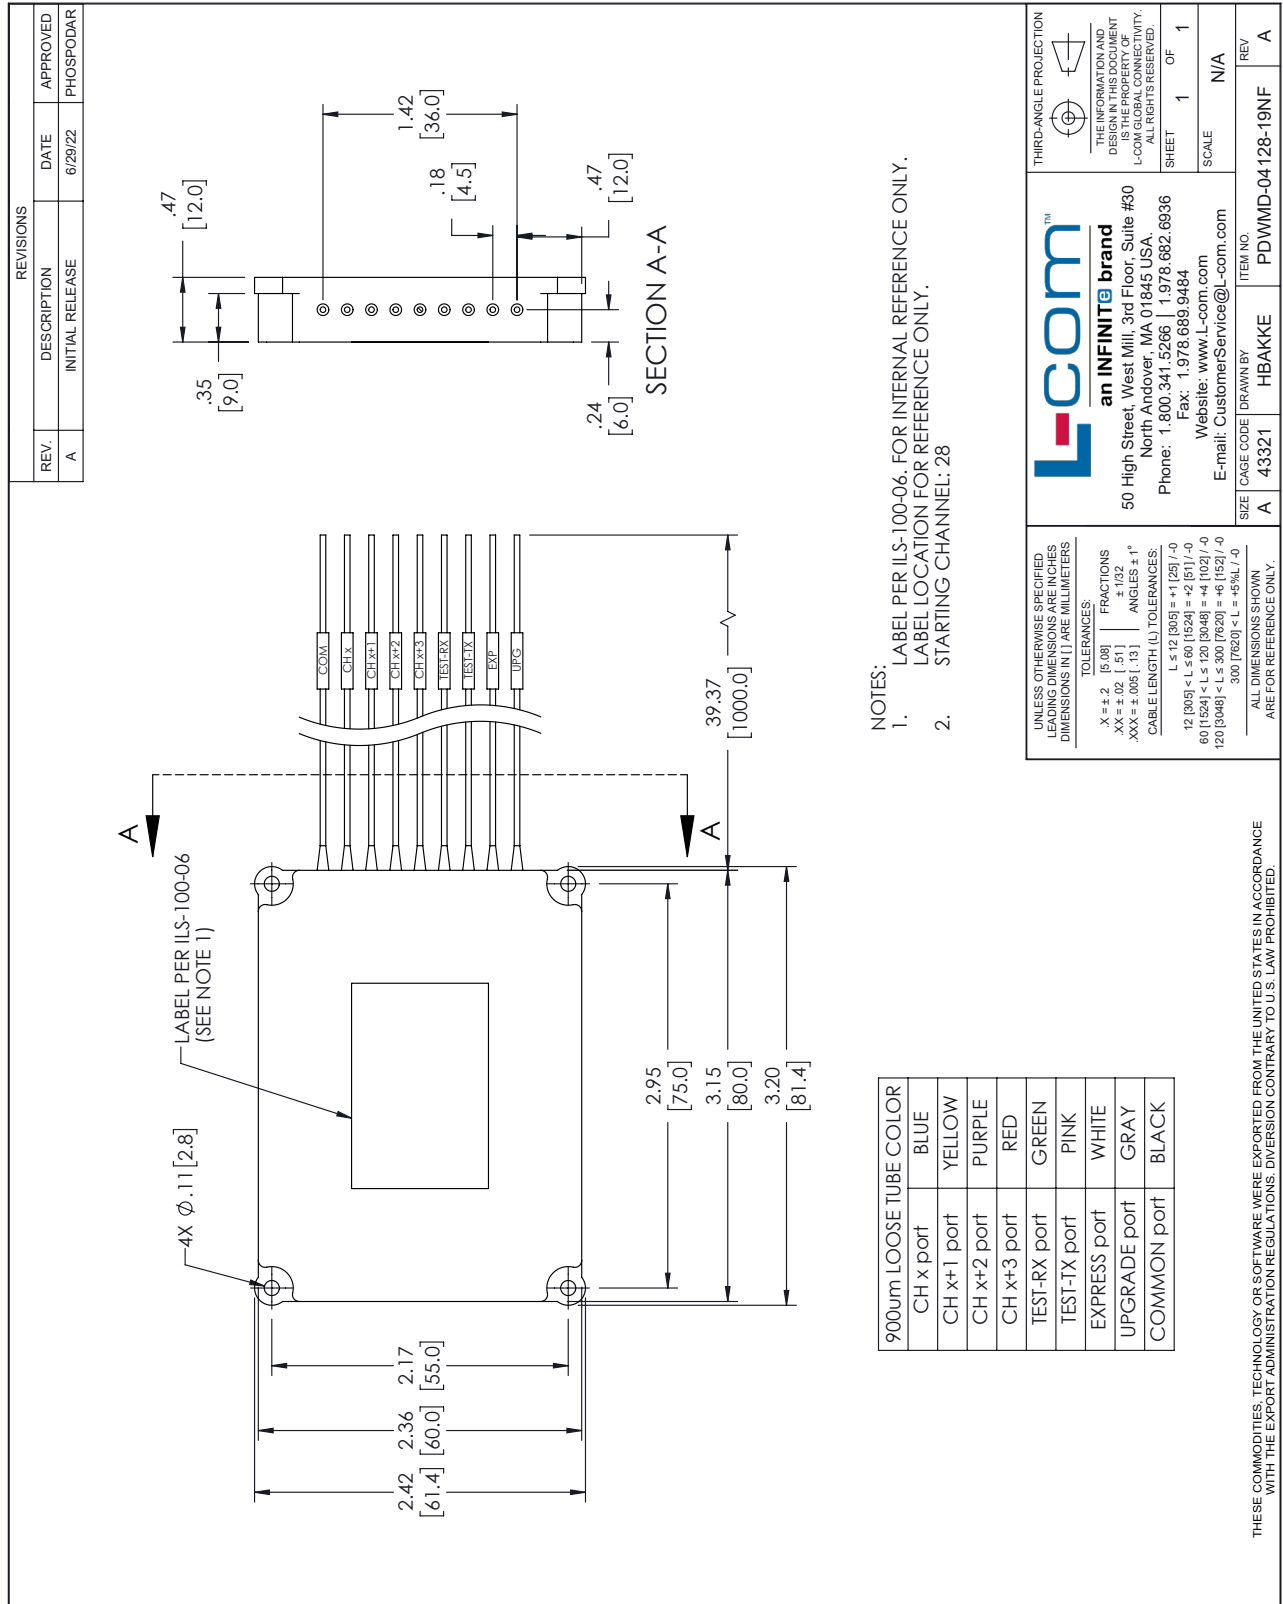

Passive DWDM, Cassette Demux, 4 channel, Starting at channel 28, 100GHz spacing, 900um 1m fiber, no connectors w/ Pass & upgrade port

L-com CAD Drawing

L-com™
an INFINITE brand

50 High Street, West Mill, 3rd Floor, Suite #30
North Andover, MA 01845 USA.
Phone: 1.800.341.5266 | 1.978.682.6936
Fax: 1.978.689.9484
Website: www.L-com.com
E-mail: CustomerService@L-com.com

THIRD-ANGLE PROJECTION

THE INFORMATION AND DIMENSIONS SHOWN ARE THE PROPERTY OF L-COM GLOBAL CONNECTIVITY. ALL RIGHTS RESERVED.
SHEET 1 OF 1

SCALE: N/A

SIZE	CAGE CODE	DRAWN BY	ITEM NO.
A	43321	HBAKKE	PDWMD-04128-19NF

REV: A