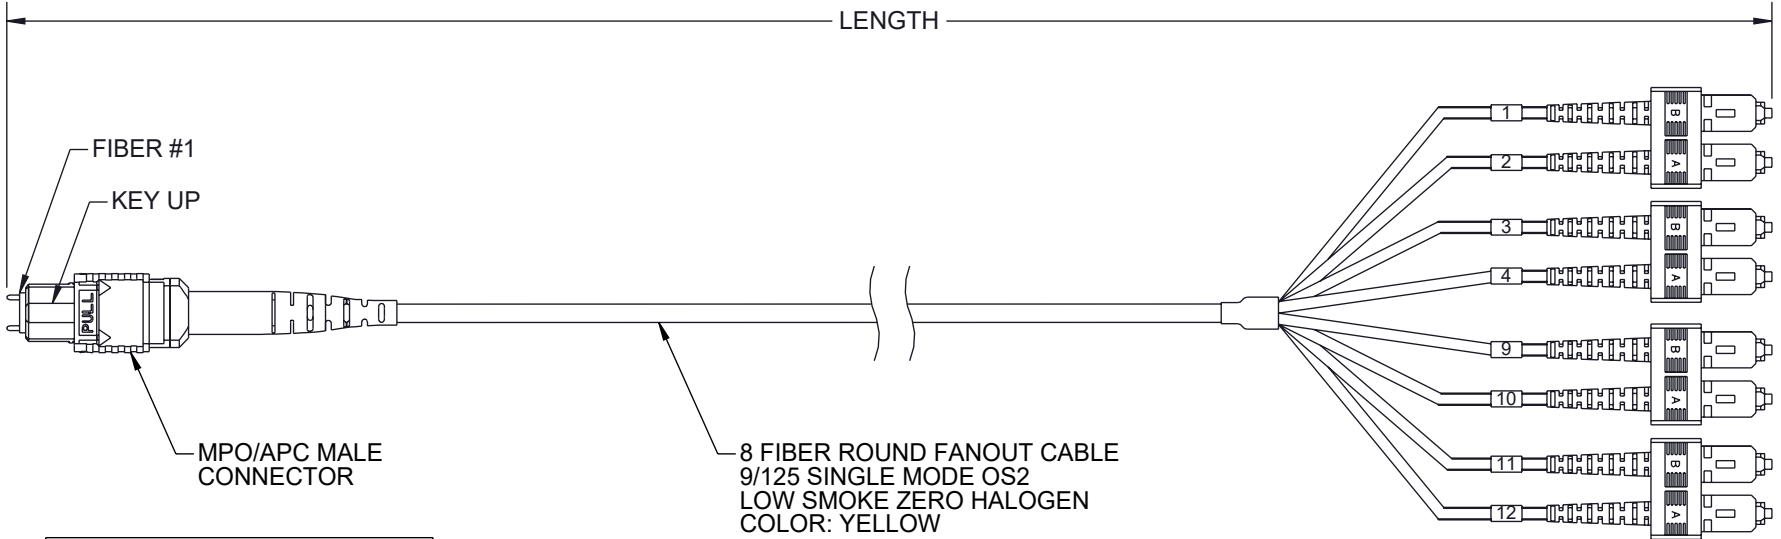

6

5

4

3

2

1

REVISION					
ZONE	REV.	DESCRIPTION	DATE	CHANGED BY	APPROVED BY
	A	INITIAL RELEASE	01/11/2023	HBAKKE	PHOSPODAR

WIRING MAP TYPE A

MPO FIBER #	SC COLOR	SC FIBER #
1	BLUE	1
2	ORANGE	2
3	GREEN	3
4	BROWN	4
5	-	5
6	-	6
7	-	7
8	-	8
9	YELLOW	9
10	VIOLET	10
11	PINK	11
12	AQUA	12

PART NUMBER	FIBER MODE	LENGTH METERS [FEET]
MPMA8OS2-20SCUZ-1	9/125 SINGLE MODE OS2	1.0 [3.28]
MPMA8OS2-20SCUZ-3	9/125 SINGLE MODE OS2	3.0 [9.84]
MPMA8OS2-20SCUZ-5	9/125 SINGLE MODE OS2	5.0 [16.40]
MPMA8OS2-20SCUZ-10	9/125 SINGLE MODE OS2	10.0 [32.81]

8X SC/UPC CONNECTORS

NOTES:
1. ALL CONNECTORS ACCOMPANIED WITH A DUST CAP INSTALLED (NOT SHOWN).

REGULATORY COMPLIANCE:
EU RoHS DIRECTIVE (MOST RECENT RELEASED VERSION)

UNLESS OTHERWISE SPECIFIED LEADING DIMENSIONS ARE INCHES DIMENSIONS IN [ ] ARE MILLIMETERS

TOLERANCES:
.X = ±.2 [5]   FRACTIONS
.XX = ±.02 [.5]   ± 1/32
.XXX = ±.005 [.13]   ANGLES ± 1°

CABLE LENGTH TOLERANCES:
>12 [305] = +1 [25] / -0
>12 [305] ≤ 60 [1524] = +2 [51] / -0
>60 [1524] ≤ 120 [3048] = +4 [102] / -0
>120 [3048] ≤ 300 [7620] = +6 [152] / -0
>300 [7620] = +5% / -0

ALL DIMENSIONS ARE FOR REFERENCE ONLY AND SUBJECT TO CHANGE WITHOUT NOTICE.

L-com
an INFINIT® brand
Website: www.L-com.com
Phone: 1.800.341.5266 | 1.978.682.6936

INTERPRET ALL DIMENSIONS AND TOLERANCES PER ASME Y14.5

SCALE NONE   SHEET 1 OF 1

DESCRIPTION
Type A MPO w/ pins to SC/UPC fan-out, 2.0mm Diameter, 8 Fiber, Single Mode OS2 9/125, LSZH Jacket

SIZE	CAGE CODE	DRAWN BY	ITEM NO.	REV
A	43321	HBAKKE	MPMA8OS2-20SCUZ	A

THE INFORMATION CONTAINED IN THIS DRAWING IS THE SOLE PROPERTY OF INFINITE ELECTRONICS, INC. ANY REPRODUCTION IN PART OR WHOLE WITHOUT THE WRITTEN PERMISSION OF INFINITE ELECTRONICS, INC. IS PROHIBITED. THESE COMMODITIES, TECHNOLOGY OR SOFTWARE WERE EXPORTED FROM THE UNITED STATES IN ACCORDANCE WITH THE EXPORT ADMINISTRATION REGULATIONS. DIVERSION CONTRARY TO U.S. LAW PROHIBITED.

6

5

4

3

2

1