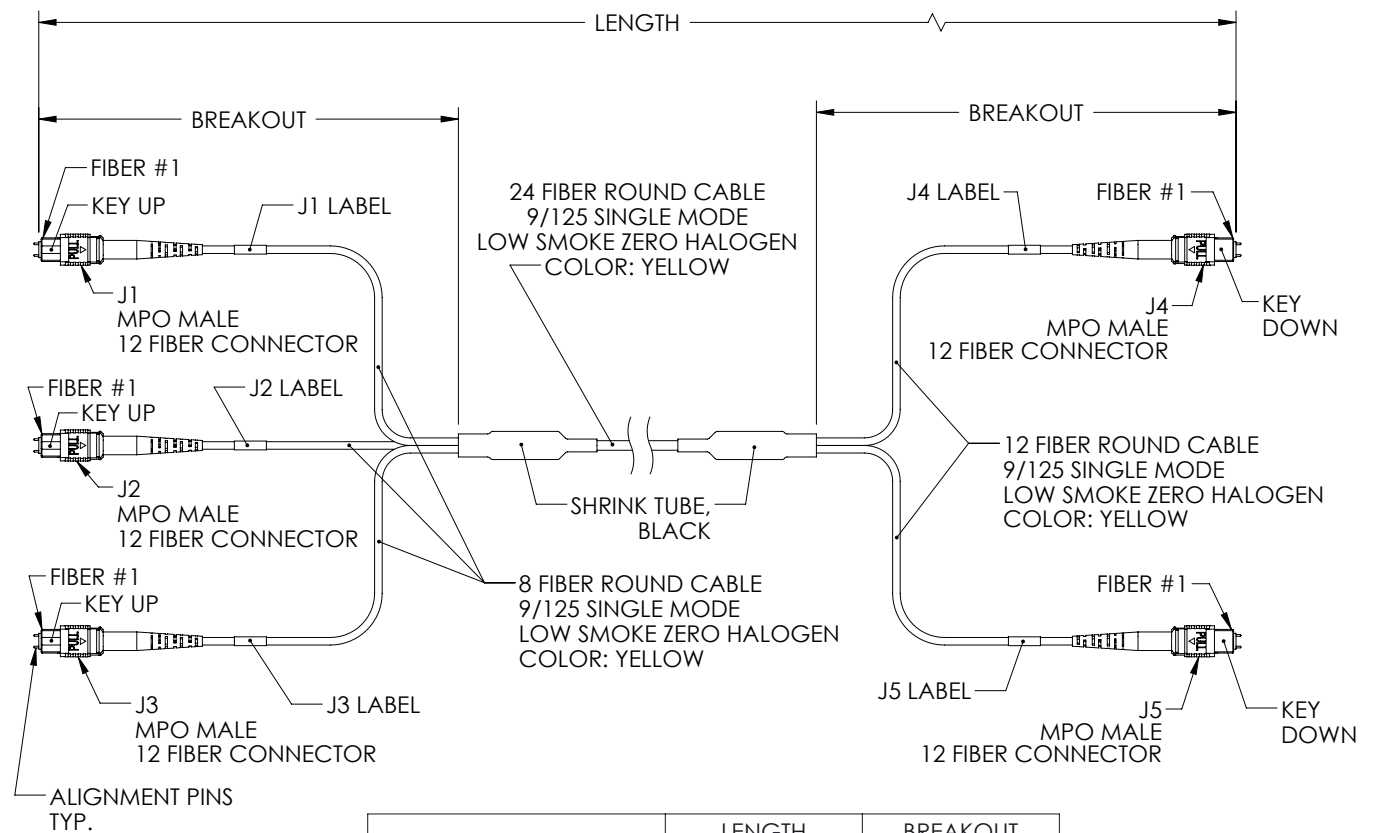

WIRING MAP

J1	J2	J3	COLOR	J4	J5
12			BLUE	1	
11			ORANGE	2	
10			GREEN	3	
9			BROWN	4	
	12		GRAY	5	
	11		WHITE	6	
	2		RED	7	
	1		BLACK	8	
4			YELLOW	9	
3			PURPLE	10	
2			ROSE	11	
1			AQUA	12	
		12	BLUE w/TRACER		1
		11	ORANGE w/TRACER		2
		10	GREEN w/TRACER		3
		9	BROWN w/TRACER		4
10			GRAY w/TRACER		5
9			WHITE w/TRACER		6
4			RED w/TRACER		7
3			BLACK w/TRACER		8
	4		YELLOW w/TRACER		9
	3		PURPLE w/TRACER		10
	2		ROSE w/TRACER		11
	1		AQUA w/TRACER		12

PART NUMBER	LENGTH METERS (FEET)	BREAKOUT METERS (FEET)
MPM308212SMZ-CA-1	1.0 (3.28)	0.3 (1.00)
MPM308212SMZ-CA-3	3.0 (9.84)	0.6 (2.00)
MPM308212SMZ-CA-5	5.0 (16.40)	
MPM308212SMZ-CA-10	10.0 (32.81)	

- NOTES:
1. MPO CONNECTOR SINGLE MODE ASSEMBLY POLISH TYPE: APC.
  2. ALL CONNECTORS ACCOMPANIED WITH A DUST CAP INSTALLED (NOT SHOWN).
  3. PACKAGING: INDIVIDUALLY PACKAGE EACH ASSEMBLY IN ACCORDANCE WITH L-COM SPECIFICATION PS-0031.

UNLESS OTHERWISE SPECIFIED, DIMENSIONS ARE IN INCHES [mm] OVERALL CABLE LENGTH TOLERANCE: ≤12 [305] = +1 [25] / -0 >12 [305] ≤60 [1524] = +2 [51] / -0 >60 [1524] ≤120 [3048] = +4 [102] / -0 >120 [3048] ≤300 [7620] = +6 [152] / -0 >300 [7620] = +5% / -0 ALL OTHER DIMENSIONAL TOLERANCES: .X = ± .2 [5]      FRACTIONS ± 1/32 .XX = ± .02 [.5]      ANGLES ± 1° .XXX = ± .005 [.13]	APPROVALS DRAWN BY: DZINN CHECKED BY: DFRISIELLO APPROVED BY: PHOSPODAR	DATE 03/24/2021 03/24/2021 03/24/2021	50 High Street, West Mill, North Andover, MA 01845 USA. Phone: 1.800.341.5266 1.978.682.6936	
	THIRD-ANGLE PROJECTION 	CONFIGURATION DETAILS OF UNDIMENSIONED FEATURES MAY VARY COLOR VARIATIONS MAY OCCUR		CATEGORY: FIBER OPTICS PRODUCT DESCRIPTION: FIBER AG CONV HARNESS, 3XMP08 (M) TO 2XMPO12 (M)
SIZE: <b>A</b>		CAGE CODE: <b>43321</b>	ITEM NO.: <b>MPM308212SMZ-CA</b>	REV.: <b>A</b>
SCALE: NONE		CAD FILE: MPM308212SMZ-CA.SLDDRW		SHEET 1 OF 1