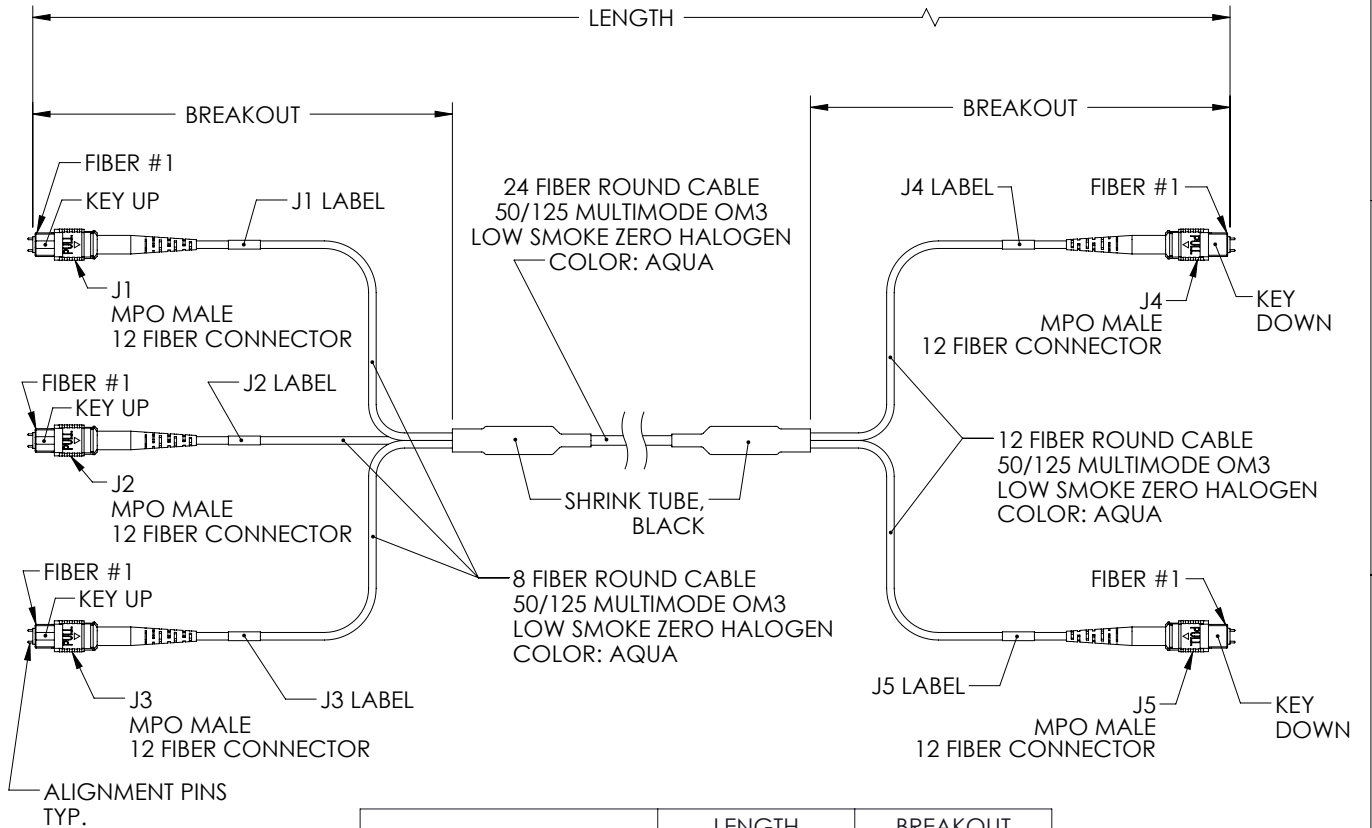

WIRING MAP

J1	J2	J3	COLOR	J4	J5
12			BLUE	1	
11			ORANGE	2	
10			GREEN	3	
9			BROWN	4	
	12		GRAY	5	
	11		WHITE	6	
	2		RED	7	
	1		BLACK	8	
4			YELLOW	9	
3			PURPLE	10	
2			ROSE	11	
1			AQUA	12	
		12	BLUE w/TRACER		1
		11	ORANGE w/TRACER		2
		10	GREEN w/TRACER		3
		9	BROWN w/TRACER		4
	10		GRAY w/TRACER		5
	9		WHITE w/TRACER		6
	4		RED w/TRACER		7
	3		BLACK w/TRACER		8
		4	YELLOW w/TRACER		9
		3	PURPLE w/TRACER		10
		2	ROSE w/TRACER		11
		1	AQUA w/TRACER		12

PART NUMBER	LENGTH METERS (FEET)	BREAKOUT METERS (FEET)
MPM308212OM3Z-CA-1	1.0 (3.28)	0.3 (1.00)
MPM308212OM3Z-CA-3	3.0 (9.84)	0.6 (2.00)
MPM308212OM3Z-CA-5	5.0 (16.40)	
MPM308212OM3Z-CA-10	10.0 (32.81)	

NOTES:

- MPO CONNECTOR MULTIMODE ASSEMBLY POLISH TYPE: UPC.
- ALL CONNECTORS ACCOMPANIED WITH A DUST CAP INSTALLED (NOT SHOWN).
- PACKAGING: INDIVIDUALLY PACKAGE EACH ASSEMBLY IN ACCORDANCE WITH L-COM SPECIFICATION PS-0031.

UNLESS OTHERWISE SPECIFIED, DIMENSIONS ARE IN INCHES [mm] OVERALL CABLE LENGTH TOLERANCE: ≤12 [305] = +1 [25] / -0 >12 [305] ≤60 [1524] = +2 [51] / -0 >60 [1524] ≤120 [3048] = +4 [102] / -0 >120 [3048] ≤300 [7620] = +6 [152] / -0 >300 [7620] = +5% / -0 ALL OTHER DIMENSIONAL TOLERANCES: .X = ± .2 [5]      FRACTIONS ± 1/32 .XX = ± .02 [.5]      ANGLES ± 1° .XXX = ± .005 [.13]	APPROVALS DRAWN BY: DZINN CHECKED BY: DFRISIELLO APPROVED BY: PHOSPODAR	DATE 03/24/2021 03/24/2021 03/24/2021	50 High Street, West Mill, North Andover, MA 01845 USA. Phone: 1.800.341.5266 1.978.682.6936	
	THIRD-ANGLE PROJECTION 	CONFIGURATION DETAILS OF UNDIMENSIONED FEATURES MAY VARY COLOR VARIATIONS MAY OCCUR		CATEGORY <b>FIBER OPTICS</b>
SIZE <b>A</b>		CAGE CODE <b>43321</b>	ITEM NO. <b>MPM308212OM3Z-CA</b>	REV. <b>A</b>
SCALE: NONE		CAD FILE: MPM308212OM3Z-CA.SLDDRW	SHEET 1 OF 1	