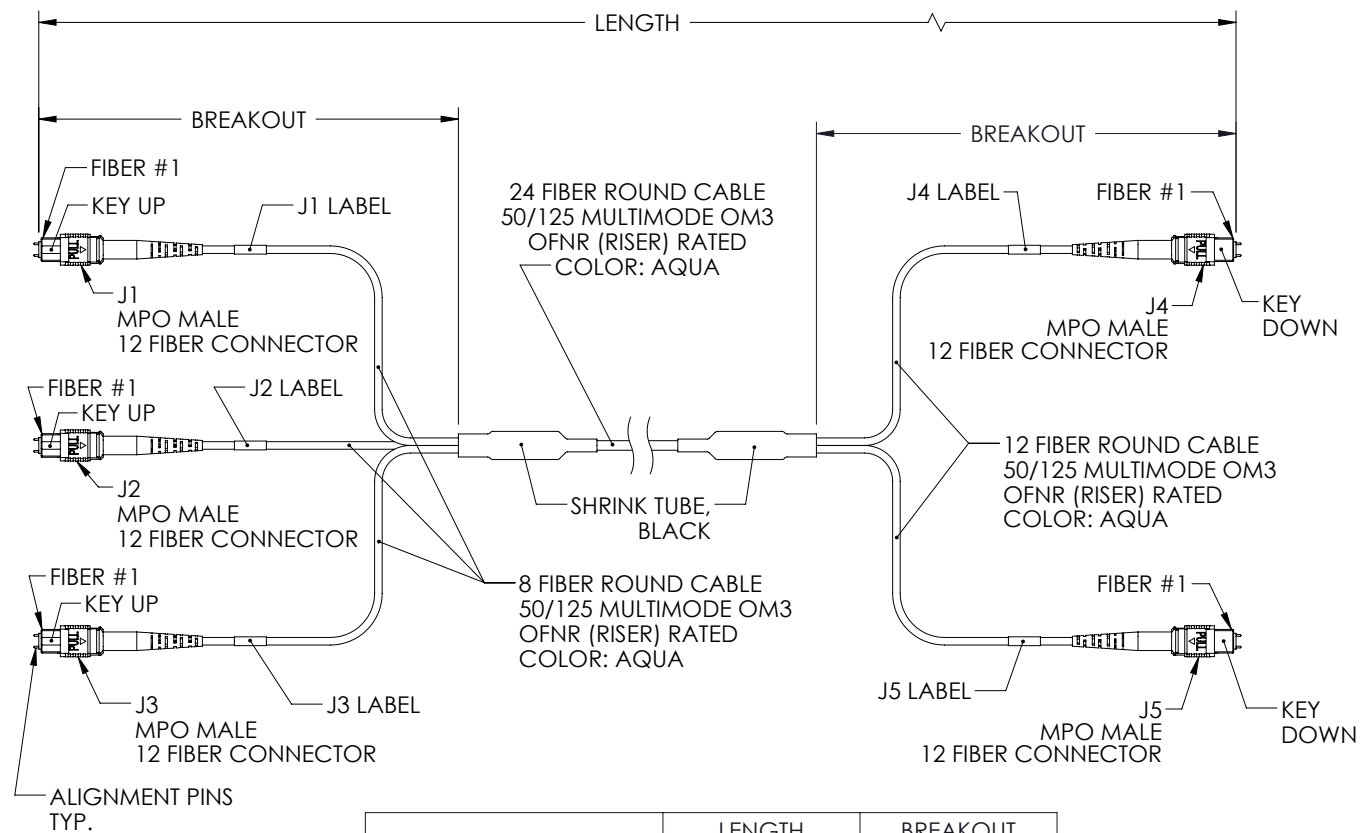

WIRING MAP

J1	J2	J3	COLOR	J4	J5
12			BLUE	1	
11			ORANGE	2	
10			GREEN	3	
9			BROWN	4	
	12		GRAY	5	
	11		WHITE	6	
	2		RED	7	
	1		BLACK	8	
4			YELLOW	9	
3			PURPLE	10	
2			ROSE	11	
1			AQUA	12	
		12	BLUE w/TRACER		1
		11	ORANGE w/TRACER		2
		10	GREEN w/TRACER		3
		9	BROWN w/TRACER		4
	10		GRAY w/TRACER		5
	9		WHITE w/TRACER		6
	4		RED w/TRACER		7
	3		BLACK w/TRACER		8
		4	YELLOW w/TRACER		9
		3	PURPLE w/TRACER		10
		2	ROSE w/TRACER		11
		1	AQUA w/TRACER		12

PART NUMBER	LENGTH METERS (FEET)	BREAKOUT METERS (FEET)
MPM308212OM3R-CA-1	1.0 (3.28)	0.3 (1.00)
MPM308212OM3R-CA-3	3.0 (9.84)	0.6 (2.00)
MPM308212OM3R-CA-5	5.0 (16.40)	
MPM308212OM3R-CA-10	10.0 (32.81)	

NOTES:

1. MPO CONNECTOR MULTIMODE ASSEMBLY POLISH TYPE: UPC.
2. ALL CONNECTORS ACCOMPANIED WITH A DUST CAP INSTALLED (NOT SHOWN).
3. PACKAGING: INDIVIDUALLY PACKAGE EACH ASSEMBLY IN ACCORDANCE WITH L-COM SPECIFICATION PS-0031.

UNLESS OTHERWISE SPECIFIED, DIMENSIONS ARE IN INCHES [mm] OVERALL CABLE LENGTH TOLERANCE: ≤12 [305] = +1 [25] / -0 >12 [305] ≤60 [1524] = +2 [51] / -0 >60 [1524] ≤120 [3048] = +4 [102] / -0 >120 [3048] ≤300 [7620] = +6 [152] / -0 >300 [7620] = +5% / -0 ALL OTHER DIMENSIONAL TOLERANCES: .X = ± .2 [5] FRACTIONS ± 1/32 .XX = ± .02 [.5] ANGLES ± 1° .XXX = ± .005 [.13]	APPROVALS DRAWN BY: DZINN CHECKED BY: DFRISIELLO APPROVED BY: PHOSPODAR	DATE 03/24/2021 03/24/2021 03/24/2021	 50 High Street, West Mill, North Andover, MA 01845 USA. Phone: 1.800.341.5266 1.978.682.6936	
	THIRD-ANGLE PROJECTION 	CONFIGURATION DETAILS OF UNDIMENSIONED FEATURES MAY VARY COLOR VARIATIONS MAY OCCUR		PRODUCT DESCRIPTION FIBER AG CONV HARNESS, 3XMP08 (M) TO 2XMP012 (M)
SIZE A		CAGE CODE 43321	ITEM NO. MPM308212OM3R-CA	REV. A
SCALE: NONE		CAD FILE: MPM308212OM3R-CA.SLDDRW	SHEET 1 OF 1	