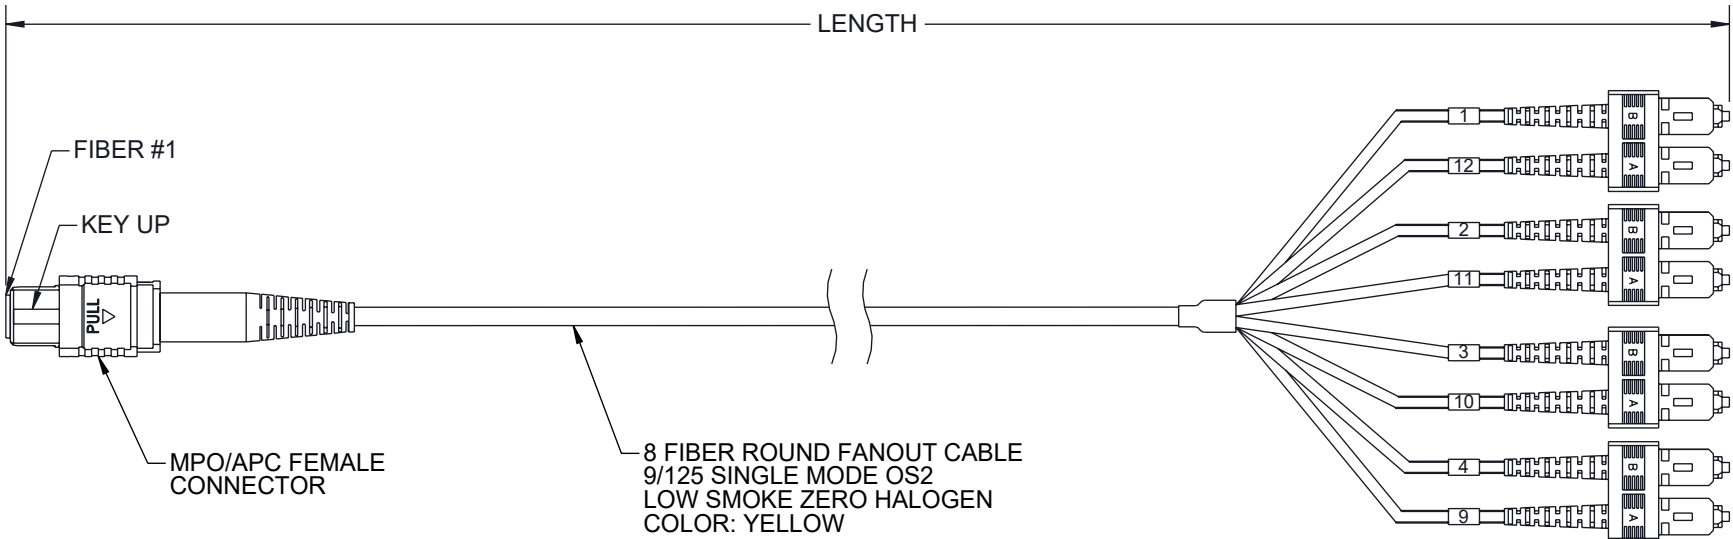

6

5

4

3

2

1

REVISION					
ZONE	REV.	DESCRIPTION	DATE	CHANGED BY	APPROVED BY
	A	INITIAL RELEASE	01/11/2023	HBAKKE	PHOSPODAR

WIRING MAP TYPE B

MPO FIBER #	SC COLOR	SC FIBER #
1	BLUE	12
2	ORANGE	11
3	GREEN	10
4	BROWN	9
5	-	8
6	-	7
7	-	6
8	-	5
9	YELLOW	4
10	VIOLET	3
11	PINK	2
12	AQUA	1

PART NUMBER	FIBER MODE	LENGTH METERS [FEET]
MPFB8OS2-20SCAZ-1	9/125 SINGLE MODE OS2	1.0 [3.28]
MPFB8OS2-20SCAZ-3	9/125 SINGLE MODE OS2	3.0 [9.84]
MPFB8OS2-20SCAZ-5	9/125 SINGLE MODE OS2	5.0 [16.40]
MPFB8OS2-20SCAZ-10	9/125 SINGLE MODE OS2	10.0 [32.81]

NOTES:
1. ALL CONNECTORS ACCOMPANIED WITH A DUST CAP INSTALLED (NOT SHOWN).

REGULATORY COMPLIANCE:
EU RoHS DIRECTIVE (MOST RECENT RELEASED VERSION)

THE INFORMATION CONTAINED IN THIS DRAWING IS THE SOLE PROPERTY OF INFINITE ELECTRONICS, INC. ANY REPRODUCTION IN PART OR WHOLE WITHOUT THE WRITTEN PERMISSION OF INFINITE ELECTRONICS, INC. IS PROHIBITED. THESE COMMODITIES, TECHNOLOGY OR SOFTWARE WERE EXPORTED FROM THE UNITED STATES IN ACCORDANCE WITH THE EXPORT ADMINISTRATION REGULATIONS. DIVERSION CONTRARY TO U.S. LAW PROHIBITED.

UNLESS OTHERWISE SPECIFIED LEADING DIMENSIONS ARE INCHES DIMENSIONS IN [ ] ARE MILLIMETERS

TOLERANCES:
.X = ±.2 [5]   FRACTIONS
.XX = ±.02 [.5]   ± 1/32
.XXX = ±.005 [.13]   ANGLES ± 1°

CABLE LENGTH TOLERANCES:
>12 [305] = +1 [25] / -0
>12 [305] ≤ 60 [1524] = +2 [51] / -0
>60 [1524] ≤ 120 [3048] = +4 [102] / -0
>120 [3048] ≤ 300 [7620] = +6 [152] / -0
>300 [7620] = +5% / -0

ALL DIMENSIONS ARE FOR REFERENCE ONLY AND SUBJECT TO CHANGE WITHOUT NOTICE.

L-com
an INFINIT® brand
Website: www.L-com.com
Phone: 1.800.341.5266 | 1.978.682.6936

INTERPRET ALL DIMENSIONS AND TOLERANCES PER ASME Y14.5

SCALE: NONE   SHEET: 1 OF 1

DESCRIPTION
Type B MPO w/o pins to SC/APC fan-out, 2.0mm Diameter, 8 Fiber, Single Mode OS2 9/125, LSZH Jacket

SIZE	CAGE CODE	DRAWN BY	ITEM NO.	REV
A	43321	HBAKKE	MPFB8OS2-20SCAZ	A

6

5

4

3

2

1