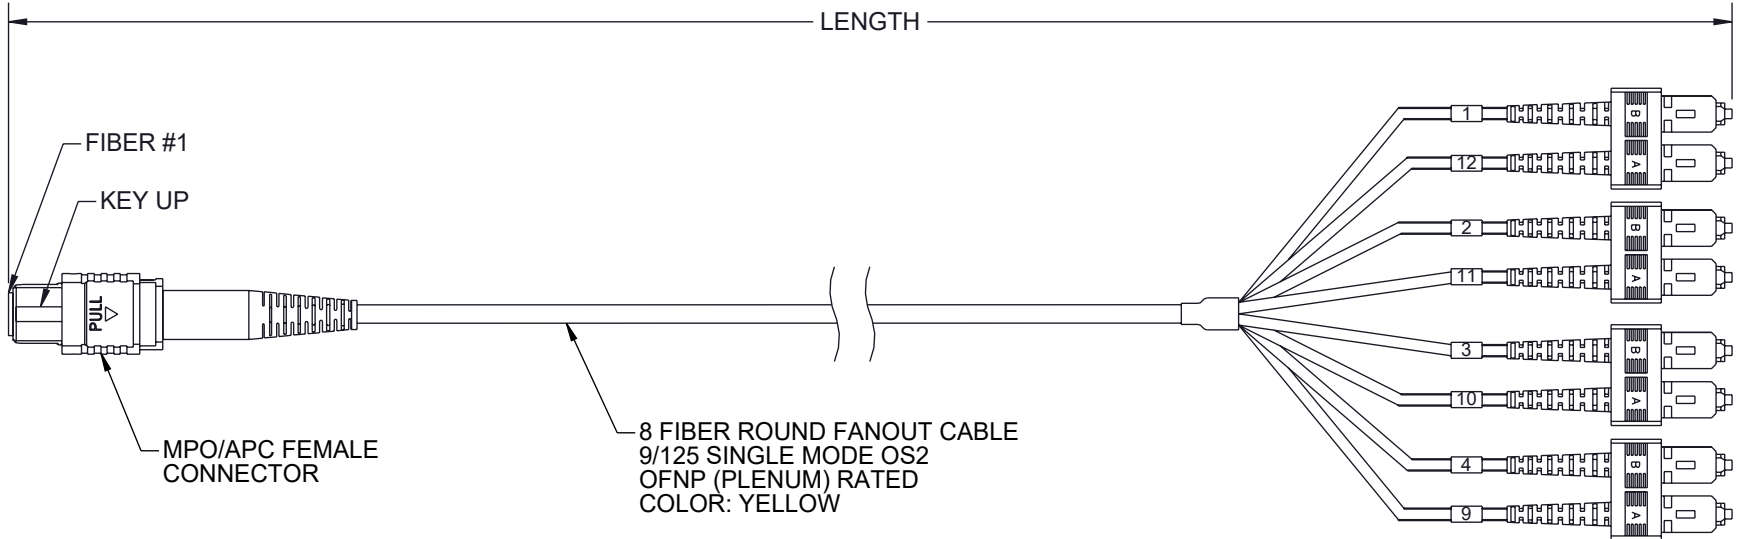

6

5

4

3

2

1

REVISION					
ZONE	REV.	DESCRIPTION	DATE	CHANGED BY	APPROVED BY
	A	INITIAL RELEASE	01/11/2023	HBAKKE	PHOSPODAR

WIRING MAP TYPE B

MPO FIBER #	SC COLOR	SC FIBER #
1	BLUE	12
2	ORANGE	11
3	GREEN	10
4	BROWN	9
5	-	8
6	-	7
7	-	6
8	-	5
9	YELLOW	4
10	VIOLET	3
11	PINK	2
12	AQUA	1

PART NUMBER	FIBER MODE	LENGTH METERS [FEET]
MPFB8OS2-20SCAP-1	9/125 SINGLE MODE OS2	1.0 [3.28]
MPFB8OS2-20SCAP-3	9/125 SINGLE MODE OS2	3.0 [9.84]
MPFB8OS2-20SCAP-5	9/125 SINGLE MODE OS2	5.0 [16.40]
MPFB8OS2-20SCAP-10	9/125 SINGLE MODE OS2	10.0 [32.81]

NOTES:
1. ALL CONNECTORS ACCOMPANIED WITH A DUST CAP INSTALLED (NOT SHOWN).

REGULATORY COMPLIANCE:
EU RoHS DIRECTIVE (MOST RECENT RELEASED VERSION)

THE INFORMATION CONTAINED IN THIS DRAWING IS THE SOLE PROPERTY OF INFINITE ELECTRONICS, INC. ANY REPRODUCTION IN PART OR WHOLE WITHOUT THE WRITTEN PERMISSION OF INFINITE ELECTRONICS, INC. IS PROHIBITED. THESE COMMODITIES, TECHNOLOGY OR SOFTWARE WERE EXPORTED FROM THE UNITED STATES IN ACCORDANCE WITH THE EXPORT ADMINISTRATION REGULATIONS. DIVERSION CONTRARY TO U.S. LAW PROHIBITED.

UNLESS OTHERWISE SPECIFIED LEADING DIMENSIONS ARE INCHES DIMENSIONS IN [ ] ARE MILLIMETERS

TOLERANCES:
.X = ±.2 [5]   FRACTIONS
.XX = ±.02 [.5]   ± 1/32
.XXX = ±.005 [.13]   ANGLES ± 1°

CABLE LENGTH TOLERANCES:
>12 [305] = +1 [25] / -0
>12 [305] ≤ 60 [1524] = +2 [51] / -0
>60 [1524] ≤ 120 [3048] = +4 [102] / -0
>120 [3048] ≤ 300 [7620] = +6 [152] / -0
>300 [7620] = +5% / -0

ALL DIMENSIONS ARE FOR REFERENCE ONLY AND SUBJECT TO CHANGE WITHOUT NOTICE.

L-com
an INFINIT® brand
Website: www.L-com.com
Phone: 1.800.341.5266 | 1.978.682.6936

INTERPRET ALL DIMENSIONS AND TOLERANCES PER ASME Y14.5

SCALE: NONE   SHEET: 1 OF 1

DESCRIPTION
Type B MPO w/o pins to SC/APC fan-out, 2.0mm Diameter, 8 Fiber, Single Mode OS2 9/125, OFNP Jacket

SIZE	CAGE CODE	DRAWN BY	ITEM NO.	REV
A	43321	HBAKKE	MPFB8OS2-20SCAP	A

6

5

4

3

2

1