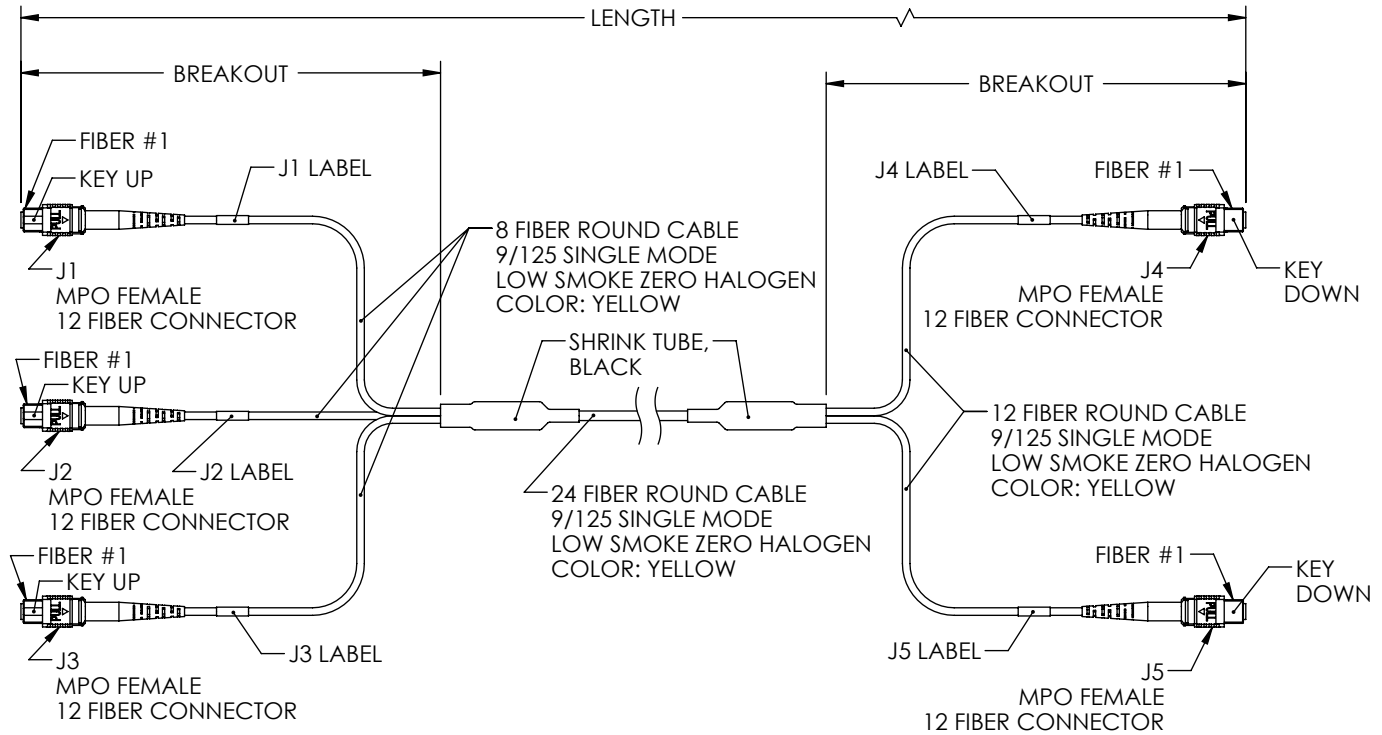

WIRING MAP

J1	J2	J3	COLOR	J4	J5
12			BLUE	1	
11			ORANGE	2	
10			GREEN	3	
9			BROWN	4	
	12		GRAY	5	
	11		WHITE	6	
	2		RED	7	
	1		BLACK	8	
4			YELLOW	9	
3			PURPLE	10	
2			ROSE	11	
1			AQUA	12	
		12	BLUE w/TRACER		1
		11	ORANGE w/TRACER		2
		10	GREEN w/TRACER		3
		9	BROWN w/TRACER		4
10			GRAY w/TRACER		5
9			WHITE w/TRACER		6
4			RED w/TRACER		7
3			BLACK w/TRACER		8
	4		YELLOW w/TRACER		9
	3		PURPLE w/TRACER		10
	2		ROSE w/TRACER		11
	1		AQUA w/TRACER		12

PART NUMBER	LENGTH METERS (FEET)	BREAKOUT METERS (FEET)
MPF308212SMZ-CA-1	1.0 (3.28)	0.3 (1.00)
MPF308212SMZ-CA-3	3.0 (9.84)	0.6 (2.00)
MPF308212SMZ-CA-5	5.0 (16.40)	0.6 (2.00)
MPF308212SMZ-CA-10	10.0 (32.81)	0.6 (2.00)

NOTES:

1. MPO CONNECTOR SINGLE MODE ASSEMBLY POLISH TYPE: APC.
2. ALL CONNECTORS ACCOMPANIED WITH A DUST CAP INSTALLED (NOT SHOWN).
3. PACKAGING: INDIVIDUALLY PACKAGE EACH ASSEMBLY IN ACCORDANCE WITH L-COM SPECIFICATION PS-0031.

UNLESS OTHERWISE SPECIFIED, DIMENSIONS ARE IN INCHES [mm] OVERALL CABLE LENGTH TOLERANCE: ≤12 [305] = +1 [25] / -0 >12 [305] ≤60 [1524] = +2 [51] / -0 >60 [1524] ≤120 [3048] = +4 [102] / -0 >120 [3048] ≤300 [7620] = +6 [152] / -0 >300 [7620] = +5% / -0 ALL OTHER DIMENSIONAL TOLERANCES: .X = ±.2 [5] FRACTIONS ± 1/32 .XX = ±.02 [5] ANGLES ± 1° .XXX = ±.005 [13]	APPROVALS DRAWN BY: DZINN CHECKED BY: DFRISIELLO APPROVED BY: PHOSPODAR	DATE 03/23/2021 03/23/2021 03/23/2021	50 High Street, West Mill, North Andover, MA 01845 USA. Phone: 1.800.341.5266 1.978.682.6936	
	CONFIGURATION DETAILS OF UNDIMENSIONED FEATURES MAY VARY COLOR VARIATIONS MAY OCCUR	CATEGORY FIBER OPTICS		PRODUCT DESCRIPTION FIBER AG CONV HARNESS, 3xMPO8 (F) TO 2xMPO12 (F)
THIRD-ANGLE PROJECTION 	SIZE A	CAGE CODE 43321	ITEM NO. MPF308212SMZ-CA	REV. A
SCALE: NONE		CAD FILE: MPF308212SMZ-CA.SLDDRW		SHEET 1 OF 1