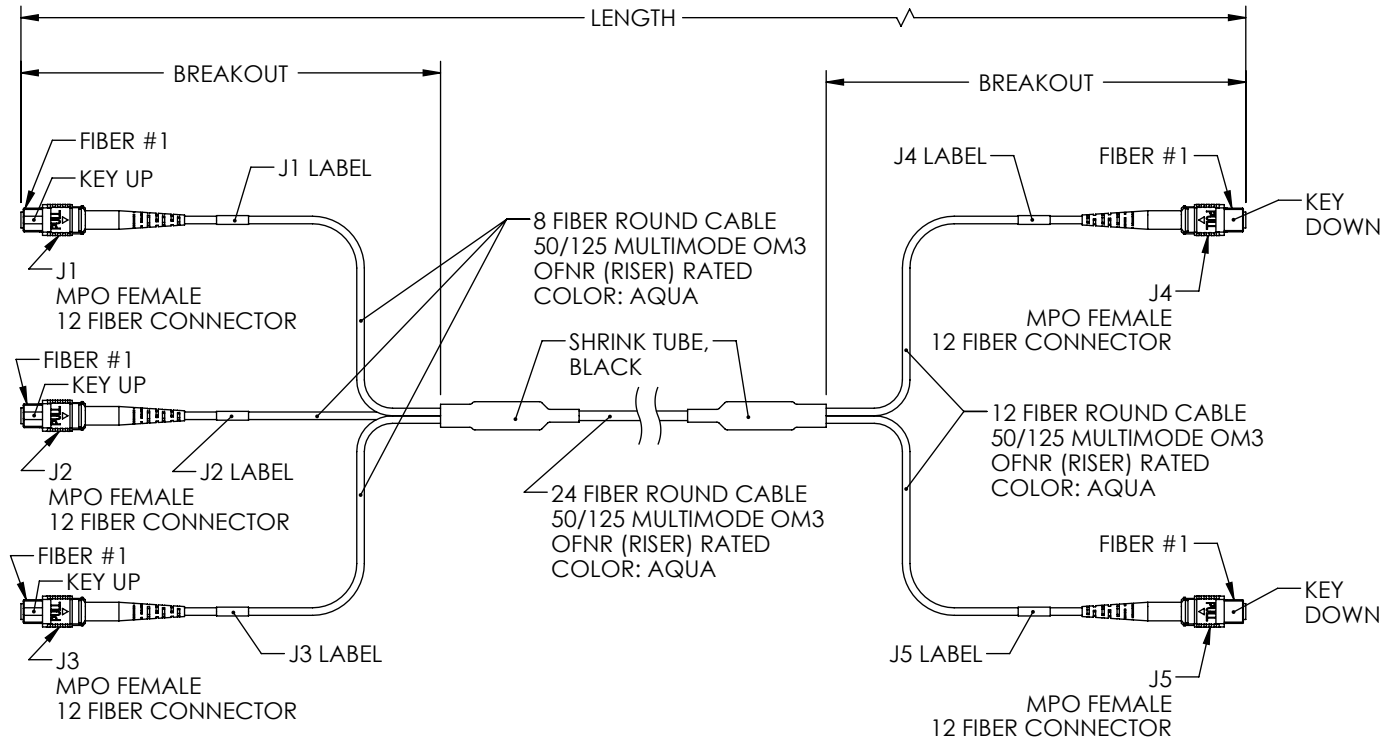

WIRING MAP

J1	J2	J3	COLOR	J3	J4
12			BLUE	1	
11			ORANGE	2	
10			GREEN	3	
9			BROWN	4	
	12		GRAY	5	
	11		WHITE	6	
	2		RED	7	
	1		BLACK	8	
4			YELLOW	9	
3			PURPLE	10	
2			ROSE	11	
1			AQUA	12	
		12	BLUE w/TRACER		1
		11	ORANGE w/TRACER		2
		10	GREEN w/TRACER		3
		9	BROWN w/TRACER		4
10			GRAY w/TRACER		5
9			WHITE w/TRACER		6
4			RED w/TRACER		7
3			BLACK w/TRACER		8
	4		YELLOW w/TRACER		9
	3		PURPLE w/TRACER		10
	2		ROSE w/TRACER		11
	1		AQUA w/TRACER		12

PART NUMBER	LENGTH METERS (FEET)	BREAKOUT METERS (FEET)
MPF308212OM3R-CA-1	1.0 (3.28)	0.3 (1.00)
MPF308212OM3R-CA-3	3.0 (9.84)	0.6 (2.00)
MPF308212OM3R-CA-5	5.0 (16.40)	0.6 (2.00)
MPF308212OM3R-CA-10	10.0 (32.81)	0.6 (2.00)

NOTES:

1. MPO CONNECTOR MULTIMODE ASSEMBLY POLISH TYPE: UPC.
2. ALL CONNECTORS ACCOMPANIED WITH A DUST CAP INSTALLED (NOT SHOWN).
3. PACKAGING: INDIVIDUALLY PACKAGE EACH ASSEMBLY IN ACCORDANCE WITH L-COM SPECIFICATION PS-0031.

UNLESS OTHERWISE SPECIFIED, DIMENSIONS ARE IN INCHES [mm] OVERALL CABLE LENGTH TOLERANCE: ≤12 [305] = +1 [25] / -0 >12 [305] ≤60 [1524] = +2 [51] / -0 >60 [1524] ≤120 [3048] = +4 [102] / -0 >120 [3048] ≤300 [7620] = +6 [152] / -0 >300 [7620] = +5% / -0 ALL OTHER DIMENSIONAL TOLERANCES: .X = ±.2 [5] FRACTIONS ± 1/32 .XX = ±.02 [5] ANGLES ± 1° .XXX = ±.005 [13]	APPROVALS DRAWN BY: DZINN CHECKED BY: DFRISIELLO APPROVED BY: PHOSPODAR	DATE 03/23/2021 03/23/2021 03/23/2021	 50 High Street, West Mill, North Andover, MA 01845 USA. Phone: 1.800.341.5266 1.978.682.6936	
	THIRD-ANGLE PROJECTION 	CONFIGURATION DETAILS OF UNDIMENSIONED FEATURES MAY VARY COLOR VARIATIONS MAY OCCUR		CATEGORY FIBER OPTICS
SIZE A		CAGE CODE 43321	ITEM NO. MPF308212OM3R-CA	REV. A
SCALE: NONE		CAD FILE: MPF308212OM3R-CA.SLDDRW	SHEET 1 OF 1	