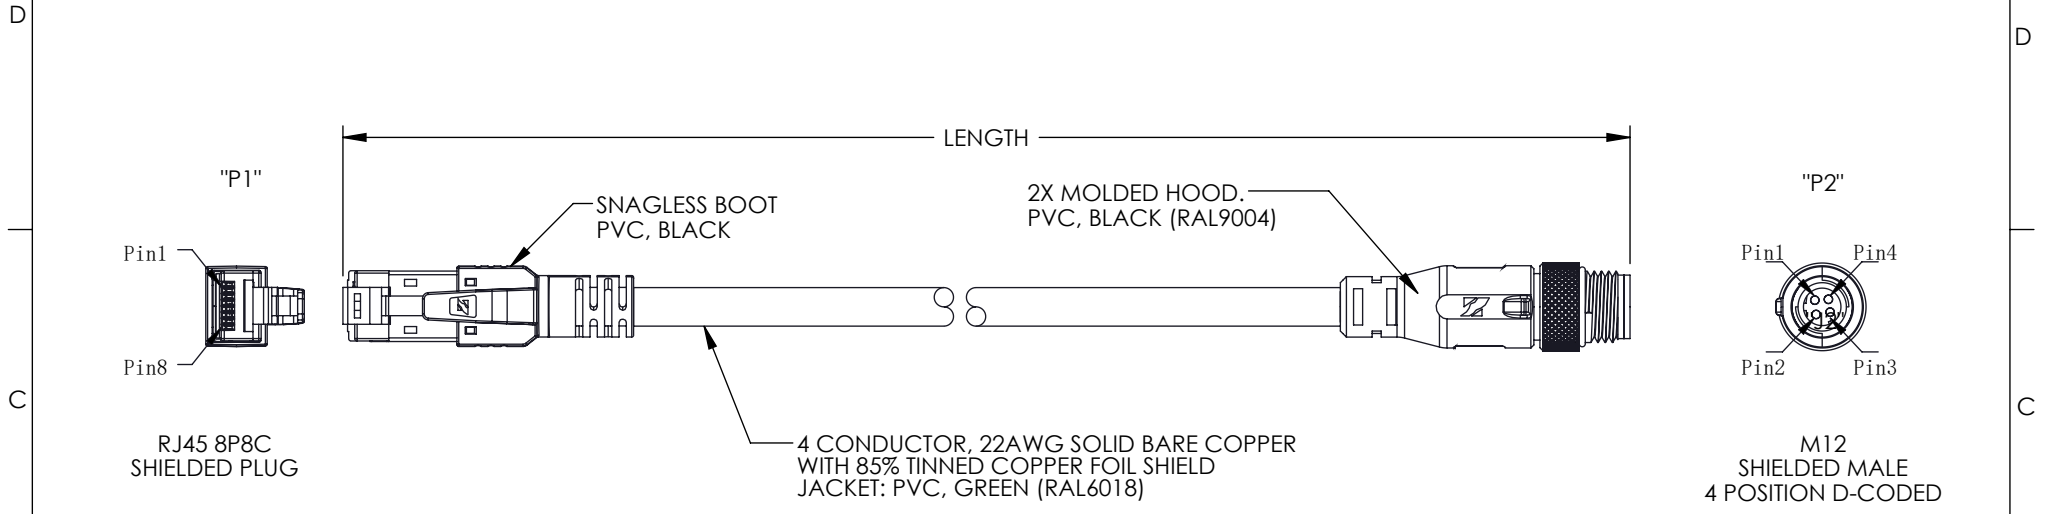

8 7 6 5 4 3 2 1

THE INFORMATION CONTAINED IN THIS DRAWING IS THE SOLE PROPERTY OF SHOW ME CABLES, INC. ANY REPRODUCTION IN PART OR WHOLE WITHOUT THE WRITTEN PERMISSION OF SHOW ME CABLES, INC. IS PROHIBITED.

REVISIONS			
REV	DESCRIPTION	DATE	APPROVED
A	INITIAL RELEASE	07/21/2022	GUITTADAURO

WIRING MAP		
P1	COLOR	P2
1	YELLOW	1
2	ORANGE	3
3	WHITE	2
6	BLUE	4
SHELL	SHIELD	SHELL

PART NUMBER	LENGTH	
	FEET	METERS
M4DPAC5E-MRJ-1	1.0	0.305
M4DPAC5E-MRJ-3	3.0	0.92
M4DPAC5E-MRJ-6	6.0	1.83
M4DPAC5E-MRJ-10	10	3.05
M4DPAC5E-MRJ-15	15.0	4.57
M4DPAC5E-MRJ-30	30.0	9.20

**NOTES**

RJ45 CONTACTS: GOLD-PATED 50µ".

INSULATION RESISTANCE: 10M MIN/DC 300V/10ms.

CABLE ASSEMBLIES TO BE TESTED FOR CONTINUITY.  
CABLE ASSEMBLY SHALL BE INDIVIDUALLY PACKAGED.

**REGULATORY COMPLIANCE:**  
EU RoHS DIRECTIVE (MOST RECENT RELEASED VERSION)

UNLESS OTHERWISE SPECIFIED, DIMENSIONS ARE IN INCHES [mm]  OVERALL CABLE LENGTH TOLERANCE: ≤12 [305] = +1 [25] / -0 >12 [305] ≤60 [1524] = +2 [51] / -0 >60 [1524] ≤120 [3048] = +4 [102] / -0 >120 [3048] ≤300 [7620] = +6 [152] / -0 >300 [7620] = +5% / -0  ALL OTHER DIMENSIONAL TOLERANCES: .X = ± .2 [5]      FRACTIONS ± 1/32 .XX = ± .02 [5]    ANGLES ± 1° .XXX = ± .005 [13]	APPROVALS DRAWN BY KGLEBOVA CHECKED BY GUITTADAURO APPROVED BY GUITTADAURO	DATE 06/08/2022 07/21/2022 07/21/2022	115 Chesterfield Industrial Blvd., Chesterfield, MO 63005 Phone: 1.888.519.9505 Fax: 1.888.519.9515  an INFINIT® brand
	CONFIGURATION DETAILS OF UNDIMENSIONED FEATURES MAY VARY	CATEGORY <b>TELECOM/MODULAR</b>	
THIRD-ANGLE PROJECTION 	COLOR VARIATIONS MAY OCCUR	PRODUCT DESCRIPTION <b>M12 4 Position D-Coded Male/RJ45 Cable, Foil Shielded</b>	SCALE: NONE    CAD FILE: m4dpac5e-mrj,SLDDRW
SIZE <b>A</b>		CAGE CODE <b>3SVT8</b>	ITEM NO. M4DPAC5E-MRJ
SHEET 1 OF 1			REV. <b>A</b>