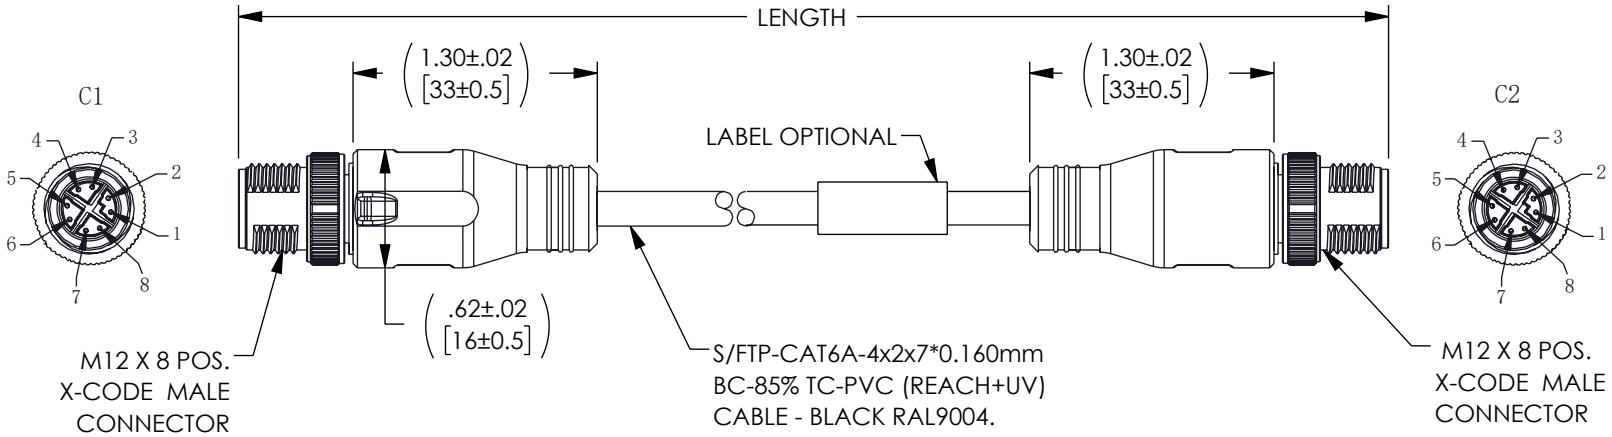

6

5

4

3

2

1

REVISION					
ZONE	REV.	DESCRIPTION	DATE	CHANGED BY	APPROVED BY
	A	INITIAL RELEASE	02/07/2023	PSRINIVAS	DGUTTADAURO

PART NUMBER	LENGTH	
	FEET	METERS
M12 X 8 SFTP-MM-3	3	0.9 ±.02
M12 X 8 SFTP-MM-6	6	1.8 ±.04
M12 X 8 SFTP-MM-10	10	3.0 ±.05

WIRING DIAGRAM

NOTE:

- CABLE ASSEMBLIES TO BE TESTED FOR CONTINUITY.
- CABLE ASSEMBLY SHALL BE INDIVIDUALLY PACKAGED.

REGULATORY COMPLIANCE:
EU RoHS DIRECTIVE (MOST RECENT RELEASED VERSION)

UNLESS OTHERWISE SPECIFIED LEADING DIMENSIONS ARE INCHES DIMENSIONS IN [] ARE MILLIMETERS TOLERANCES: .X = ±.2 [.5] FRACTIONS ± 1/32 .XX = ±.02 [.5] ANGLES ± 1° .XXX = ±.005 [.13] CABLE LENGTH TOLERANCES: >12 [305] = +1 [25] / -0 >12 [305] ≤ 60 [1524] = +2 [51] / -0 >60 [1524] ≤ 120 [3048] = +4 [102] / -0 >120 [3048] ≤ 300 [7620] = +6 [152] / -0 >300 [7620] = +5% / -0 ALL DIMENSIONS ARE FOR REFERENCE ONLY AND SUBJECT TO CHANGE WITHOUT NOTICE.	 Show Me CABLES an INFINITO brand Website: www.ShowMeCables.com Phone: 1.888.519.9505		 INTERPRET ALL DIMENSIONS AND TOLERANCES PER ASME Y14.5 SCALE: NONE SHEET: 1 OF 1	
	DESCRIPTION SHOWMECABLES M12 8 POSITION X-CODE CABLE, S/FTP JACKET, MALE/MALE, 3 FEET			
SIZE: A	CAGE CODE: 3SVT8	DRAWN BY: PSRINIVAS	ITEM NO.: M12X8SFTP-MM-3	REV: A