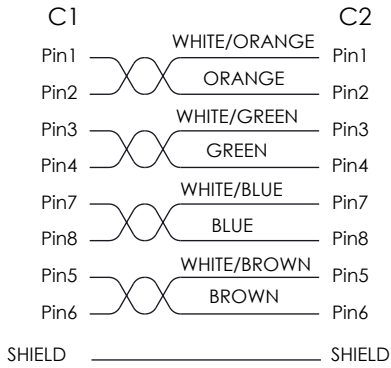

6

5

4

3

2

1

REVISION					
ZONE	REV.	DESCRIPTION	DATE	CHANGED BY	APPROVED BY
	A	INITIAL RELEASE	02/07/2023	PSRINIVAS	DGUTTADAURO

PART NUMBER	LENGTH	
	FEET	METERS
M12 X 8 SFTP-MM-3	3	0.9 ±.02
M12 X 8 SFTP-MM-6	6	1.8 ±.04
M12 X 8 SFTP-MM-10	10	3.0 ±.05

WIRING DIAGRAM

NOTE:

- CABLE ASSEMBLIES TO BE TESTED FOR CONTINUITY.
- CABLE ASSEMBLY SHALL BE INDIVIDUALLY PACKAGED.

REGULATORY COMPLIANCE:
EU RoHS DIRECTIVE (MOST RECENT RELEASED VERSION)

UNLESS OTHERWISE SPECIFIED LEADING DIMENSIONS ARE INCHES DIMENSIONS IN [] ARE MILLIMETERS TOLERANCES: .X = ±.2 [.5] FRACTIONS ± 1/32 .XX = ±.02 [.5] ANGLES ± 1° .XXX = ±.005 [.13] CABLE LENGTH TOLERANCES: >12 [305] = +1 [25] / -0 >12 [305] ≤ 60 [1524] = +2 [51] / -0 >60 [1524] ≤ 120 [3048] = +4 [102] / -0 >120 [3048] ≤ 300 [7620] = +6 [152] / -0 >300 [7620] = +5% / -0 ALL DIMENSIONS ARE FOR REFERENCE ONLY AND SUBJECT TO CHANGE WITHOUT NOTICE.	 Show Me CABLES an INFINITO brand Website: www.ShowMeCables.com Phone: 1.888.519.9505		 INTERPRET ALL DIMENSIONS AND TOLERANCES PER ASME Y14.5 SCALE: NONE SHEET: 1 OF 1	
	DESCRIPTION SHOWMECABLES M12 8 POSITION X-CODE CABLE, S/FTP JACKET, MALE/MALE, 3 FEET			
SIZE: A	CAGE CODE: 3SVT8	DRAWN BY: PSRINIVAS	ITEM NO.: M12X8SFTP-MM-3	REV: A