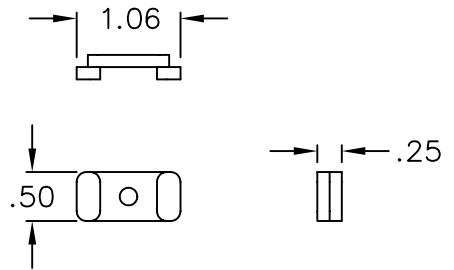

MOUNTING CLIP

NOTE: UNLESS OTHERWISE SPECIFIED

1. MATERIAL:
  - A. CEILING ENTRY: HIGH IMPACT STYRENE
  - B. MOUNTING CLIP: HIGH IMPACT STYRENE
2. COLOR: XX: IV-IVORY & WH-WHITE

CEILING ENTRY & CLIP, 3/4", 10 PK		 <i>PremiumProducts</i> <i>ProvenPerformance</i> <i>CompetitivePrices</i>	
ITEM NO.	ICRW11CEXX		REV. A
DWG NO.	PSRW11CE00	PAGE NO.	2

CUSTOMER CARE / TECHNICAL SUPPORT * CSR@ICC.COM / 888-ASK-4-ICC (275-4422) * 14700 Alondra Blvd., La Mirada, CA 90638 * www.icc.com