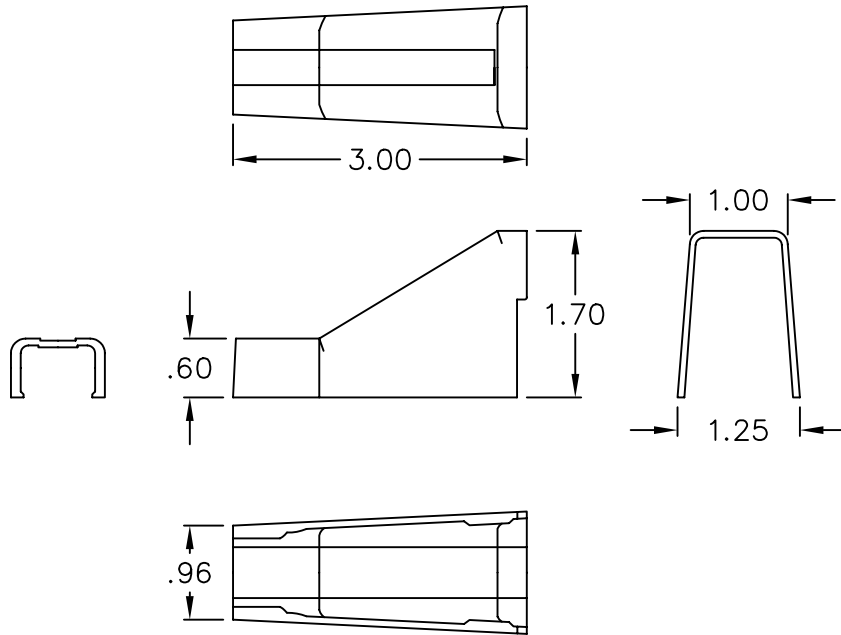

### Package includes:

- A. 3/4" Ceiling Entry, 10 pcs
- B. Mounting Clip, 10 pcs

10X Mounting Clip

10X 3/4" Ceiling Entry

### Features and Benefits:

- Designed to use for cables entering from the ceiling
- Accommodates ICRW11SR and ICRW118R 3/4"W x 1/2"H raceway sections
- Available in ivory and white

### CEILING ENTRY & CLIP, 3/4", 10 PK

ITEM NO.	ICRW11CEXX
DWG NO.	PSRW11CE00

REV.	A
PAGE NO.	1

CUSTOMER CARE / TECHNICAL SUPPORT \* CSR@ICC.COM / 888-ASK-4-ICC (275-4422) \* 14700 Alondra Blvd., La Mirada, CA 90638 \* www.icc.com