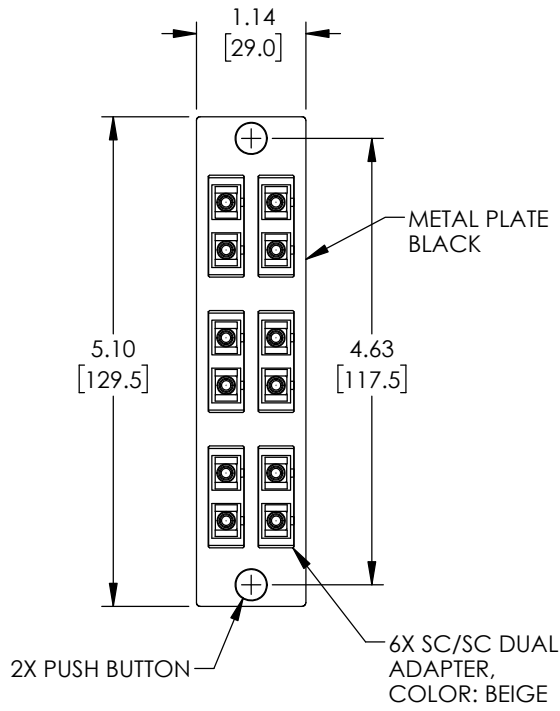

FIBER #	FIBER COLOR
1	BLUE
2	ORANGE
3	GREEN
4	BROWN
5	SLATE
6	WHITE
7	RED
8	BLACK
9	YELLOW
10	VIOLET
11	ROSE
12	AQUA

NOTES:

- SC CONNECTOR ASSEMBLY POLISH TYPE: PC
- ALL ADAPTERS ACCOMPANIED WITH A DUST CAP INSTALLED (NOT SHOWN).
- CABLE ASSEMBLY SHALL BE INDIVIDUALLY PACKAGED IN ACCORDANCE WITH L-COM SPECIFICATION PS-0031.

UNLESS OTHERWISE SPECIFIED, DIMENSIONS ARE IN INCHES [mm] OVERALL CABLE LENGTH TOLERANCE: ≤12 [305] = +1 [25] / -0 >12 [305] ≤60 [1524] = +2 [51] / -0 >60 [1524] ≤120 [3048] = +4 [102] / -0 >120 [3048] ≤300 [7620] = +6 [152] / -0 >300 [7620] = +5% / -0 ALL OTHER DIMENSIONAL TOLERANCES: .X = ± .2 [5] FRACTIONS ± 1/32 .XX = ± .02 [5] ANGLES ± 1° .XXX = ± .005 [13]	APPROVALS DRAWN BY DFRISIELLO CHECKED BY PHOSPODAR APPROVED BY PHOSPODAR	DATE 07/09/2020 07/09/2020 07/09/2020	 50 High Street, West Mill, North Andover, MA 01845 USA. Phone: 1.800.341.5266 1.978.682.6936	
	CONFIGURATION DETAILS OF UNDIMENSIONED FEATURES MAY VARY COLOR VARIATIONS MAY OCCUR	CATEGORY FIBER OPTICS		PRODUCT DESCRIPTION Six-Pack Duplex Adapters, SC, 12 Fiber Pigtail, 62.5/125µm OM1, Black
THIRD-ANGLE PROJECTION 	SIZE A	CAGE CODE 43321	ITEM NO. FSP12-SCDM1-BL	REV. A
SCALE: NONE		CAD FILE: FSP12-SCDM1-BL.SLDDRW		SHEET 1 OF 1