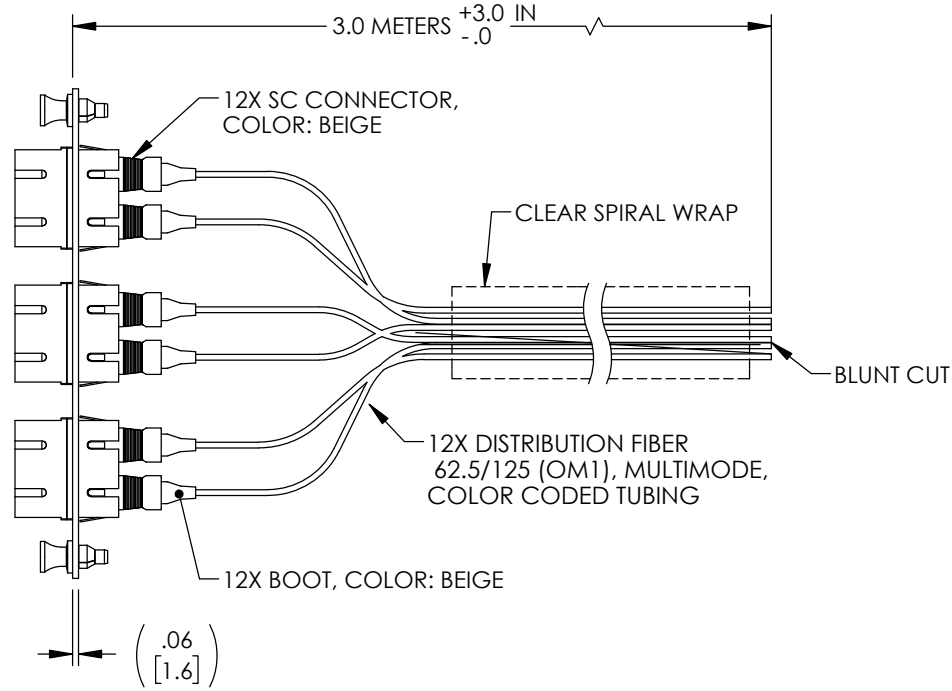

FIBER #	FIBER COLOR
1	BLUE
2	ORANGE
3	GREEN
4	BROWN
5	SLATE
6	WHITE
7	RED
8	BLACK
9	YELLOW
10	VIOLET
11	ROSE
12	AQUA

NOTES:

- SC CONNECTOR ASSEMBLY POLISH TYPE: PC
- ALL ADAPTERS ACCOMPANIED WITH A DUST CAP INSTALLED (NOT SHOWN).
- CABLE ASSEMBLY SHALL BE INDIVIDUALLY PACKAGED IN ACCORDANCE WITH L-COM SPECIFICATION PS-0031.

UNLESS OTHERWISE SPECIFIED, DIMENSIONS ARE IN INCHES [mm] OVERALL CABLE LENGTH TOLERANCE: ≤12 [305] = +1 [25] / -0 >12 [305] ≤60 [1524] = +2 [51] / -0 >60 [1524] ≤120 [3048] = +4 [102] / -0 >120 [3048] ≤300 [7620] = +6 [152] / -0 >300 [7620] = +5% / -0 ALL OTHER DIMENSIONAL TOLERANCES: .X = ± .2 [5] FRACTIONS ± 1/32 .XX = ± .02 [5] ANGLES ± 1° .XXX = ± .005 [13]	APPROVALS DRAWN BY DFRISIELLO CHECKED BY PHOSPODAR APPROVED BY PHOSPODAR	DATE 07/09/2020 07/09/2020 07/09/2020	 50 High Street, West Mill, North Andover, MA 01845 USA. Phone: 1.800.341.5266 1.978.682.6936	
	CONFIGURATION DETAILS OF UNDIMENSIONED FEATURES MAY VARY COLOR VARIATIONS MAY OCCUR	CATEGORY FIBER OPTICS		PRODUCT DESCRIPTION Six-Pack Duplex Adapters, SC, 12 Fiber Pigtail, 62.5/125µm OM1, Black
THIRD-ANGLE PROJECTION 	SIZE A	CAGE CODE 43321	ITEM NO. FSP12-SCDM1-BL	REV. A
SCALE: NONE		CAD FILE: FSP12-SCDM1-BL.SLDDRW		SHEET 1 OF 1