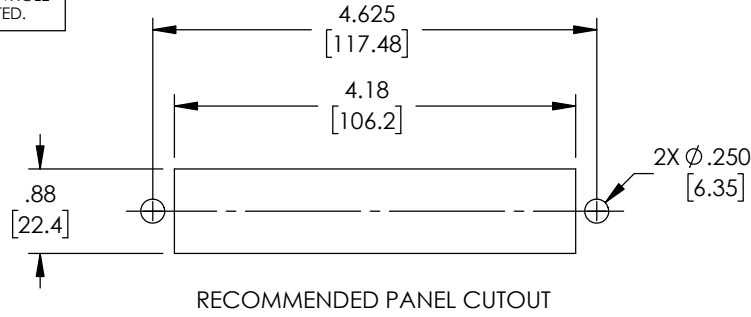

FIBER #	FIBER COLOR
1	BLUE
2	ORANGE
3	GREEN
4	BROWN
5	SLATE
6	WHITE
7	RED
8	BLACK
9	YELLOW
10	VIOLET
11	ROSE
12	AQUA

NOTES:

- SC CONNECTOR ASSEMBLY POLISH TYPE: PC
- ALL ADAPTERS ACCOMPANIED WITH A DUST CAP INSTALLED (NOT SHOWN).
- CABLE ASSEMBLY SHALL BE INDIVIDUALLY PACKAGED IN ACCORDANCE WITH L-COM SPECIFICATION PS-0031.

UNLESS OTHERWISE SPECIFIED, DIMENSIONS ARE IN INCHES [mm] OVERALL CABLE LENGTH TOLERANCE: ≤12 [305] = +1 [25] / -0 >12 [305] ≤60 [1524] = +2 [51] / -0 >60 [1524] ≤120 [3048] = +4 [102] / -0 >120 [3048] ≤300 [7620] = +6 [152] / -0 >300 [7620] = +5% / -0 ALL OTHER DIMENSIONAL TOLERANCES: .X = ± .2 [5] FRACTIONS ± 1/32 .XX = ± .02 [5] ANGLES ± 1° .XXX = ± .005 [13]	APPROVALS DRAWN BY DFRISIELLO CHECKED BY PHOSPODAR APPROVED BY PHOSPODAR	DATE 07/09/2020 07/09/2020 07/09/2020	 50 High Street, West Mill, North Andover, MA 01845 USA. Phone: 1.800.341.5266 1.978.682.6936	
	CONFIGURATION DETAILS OF UNDIMENSIONED FEATURES MAY VARY COLOR VARIATIONS MAY OCCUR	CATEGORY FIBER OPTICS		PRODUCT DESCRIPTION Six-Pack Duplex Adapters, SC, 12 Fiber Pigtail, 62.5/125µm OM1, Black
THIRD-ANGLE PROJECTION 	SIZE A	CAGE CODE 43321	ITEM NO. FSP12-SCDM1-BL	REV. A
SCALE: NONE		CAD FILE: FSP12-SCDM1-BL.SLDDRW		SHEET 1 OF 1