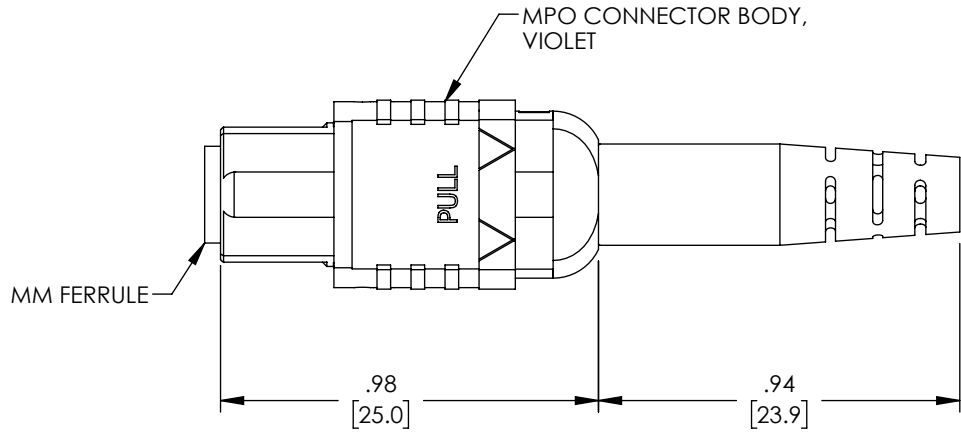

NOTES:

1. ALL DIMENSIONS ARE FOR REFERENCE ONLY.
2. CONNECTOR INCLUDES A DUST CAP (NOT SHOWN).
3. CONNECTOR ASSEMBLY SHALL BE INDIVIDUALLY PACKAGED IN ACCORDANCE WITH L-COM SPECIFICATION PS-0031.

UNLESS OTHERWISE SPECIFIED, DIMENSIONS ARE IN INCHES [mm] OVERALL CABLE LENGTH TOLERANCE: ≤12 [305] = +1 [25] / -0 >12 [305] ≤60 [1524] = +2 [51] / -0 >60 [1524] ≤120 [3048] = +4 [102] / -0 >120 [3048] ≤300 [7620] = +6 [152] / -0 >300 [7620] = +5% / -0 ALL OTHER DIMENSIONAL TOLERANCES: .X = ± .2 [5] FRACTIONS ± 1/32 .XX = ± .02 [.5] ANGLES ± 1° .XXX = ± .005 [.13]	APPROVALS	DATE	 50 High Street, West Mill, North Andover, MA 01845 USA. Phone: 1.800.341.5266 1.978.682.6936
	DRAWN BY DZINN CHECKED BY DFRISIELLO APPROVED BY PHOSPODAR	03/05/2021 03/05/2021 03/05/2021	
THIRD-ANGLE PROJECTION 	CONFIGURATION DETAILS OF UNDIMENSIONED FEATURES MAY VARY COLOR VARIATIONS MAY OCCUR	PRODUCT DESCRIPTION FIBER CONNECTOR, MPO FEMALE, 12 FIBER, FOR 4.0MM MMF, VIOLET, SHORT BOOT	SCALE: NONE CAD FILE: FOC-MPFMM1230-VIS00.SLDDRW SHEET 1 OF 1
SIZE A CAGE CODE 43321 ITEM NO. FOC-MPFMM1230-VIS00	REV. A		