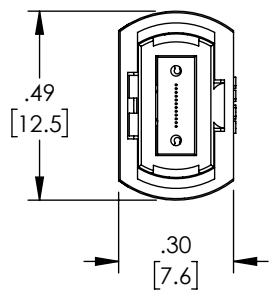

NOTES:

1. ALL DIMENSIONS ARE FOR REFERENCE ONLY.
2. CONNECTOR INCLUDES A DUST CAP (NOT SHOWN).
3. CONNECTOR ASSEMBLY SHALL BE INDIVIDUALLY PACKAGED IN ACCORDANCE WITH L-COM SPECIFICATION PS-0031.

UNLESS OTHERWISE SPECIFIED, DIMENSIONS ARE IN INCHES [mm] OVERALL CABLE LENGTH TOLERANCE: ≤12 [305] = +1 [25] / -0 >12 [305] ≤60 [1524] = +2 [51] / -0 >60 [1524] ≤120 [3048] = +4 [102] / -0 >120 [3048] ≤300 [7620] = +6 [152] / -0 >300 [7620] = +5% / -0 ALL OTHER DIMENSIONAL TOLERANCES: .X = ± .2 [5] FRACTIONS ± 1/32 .XX = ± .02 [.5] ANGLES ± 1° .XXX = ± .005 [.13]	APPROVALS	DATE	 50 High Street, West Mill, North Andover, MA 01845 USA. Phone: 1.800.341.5266 1.978.682.6936
	DRAWN BY DZINN CHECKED BY DFRISIELLO APPROVED BY PHOSPODAR	03/05/2021 03/05/2021 03/05/2021	
THIRD-ANGLE PROJECTION 	CONFIGURATION DETAILS OF UNDIMENSIONED FEATURES MAY VARY COLOR VARIATIONS MAY OCCUR	PRODUCT DESCRIPTION FIBER CONNECTOR, MPO FEMALE, 12 FIBER, FOR 4.0MM MMF, VIOLET, SHORT BOOT	SCALE: NONE CAD FILE: FOC-MPFMM1230-VIS00.SLDDRW SHEET 1 OF 1
SIZE A CAGE CODE 43321 ITEM NO. FOC-MPFMM1230-VIS00	REV. A		