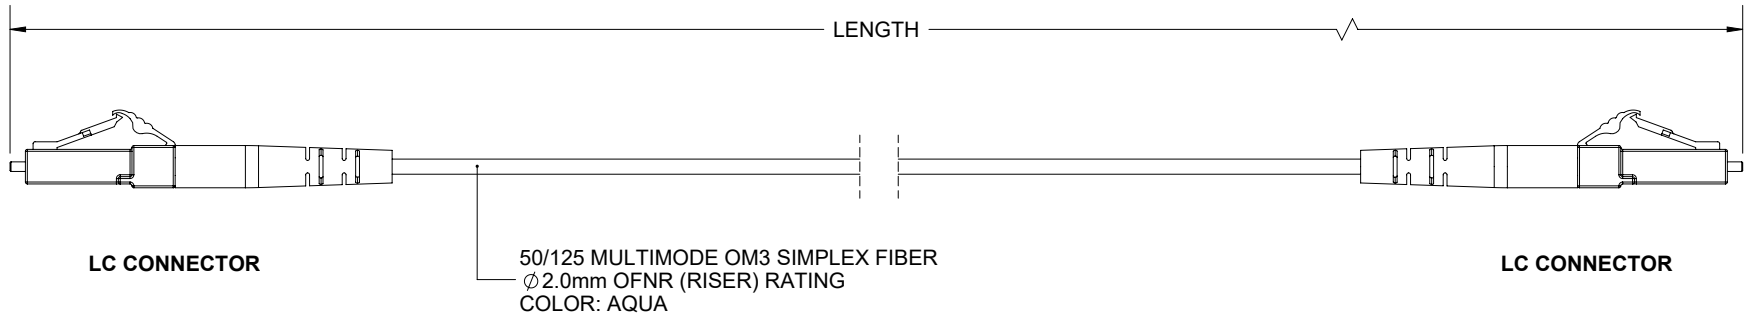

PART NUMBER	LENGTH METER [FEET]
FOC-MM3SXR-LCLC-01M	1.0 [3.28]
FOC-MM3SXR-LCLC-02M	2.0 [6.56]
FOC-MM3SXR-LCLC-03M	3.0 [9.84]
FOC-MM3SXR-LCLC-05M	5.0 [16.40]
FOC-MM3SXR-LCLC-07M	7.0 [22.97]
FOC-MM3SXR-LCLC-10M	10.0 [32.81]
FOC-MM3SXR-LCLC-15M	15.0 [49.21]

NOTES:

- LC CONNECTOR ASSEMBLY POLISH TYPE: UPC
- ALL CONNECTORS ACCOMPANIED WITH A DUST CAP INSTALLED (NOT SHOWN).
- CABLE ASSEMBLY SHALL BE INDIVIDUALLY PACKAGED.

UNLESS OTHERWISE SPECIFIED, DIMENSIONS ARE IN INCHES [mm] OVERALL CABLE LENGTH TOLERANCE: ≤12 [305] = +1 [25] / -0 >12 [305] ≤60 [1524] = +2 [51] / -0 >60 [1524] ≤120 [3048] = +4 [102] / -0 >120 [3048] ≤300 [7620] = +6 [152] / -0 >300 [7620] = +5% / -0 ALL OTHER DIMENSIONAL TOLERANCES: .X = ± .2 [5] FRACTIONS ± 1/32 .XX = ± .02 [.5] ANGLES ± 1° .XXX = ± .005 [.13]	APPROVALS DRAWN BY K.DANG	DATE 4/6/2021	 115 Chesterfield Industrial Blvd., Chesterfield, MO 63005 Phone: 1.888.519.9505 Fax: 1.888.519.9515
	CHECKED BY P. HOSPODAR	DATE 4/9/2021	
THIRD-ANGLE PROJECTION 	APPROVED BY P. HOSPODAR	DATE 4/9/2021	PRODUCT DESCRIPTION CA LC-LC 50/125 MULTIMODE
CONFIGURATION DETAILS OF UNDIMENSIONED FEATURES MAY VARY	COLOR VARIATIONS MAY OCCUR	SIZE A	CAGE CODE 3SVT8
SCALE: NONE	CAD FILE: FOC-MM3SXR-LCLC.SLDDRW	ITEM NO. FOC-MM3SXR-LCLC	REV. SHEET 1 OF 1