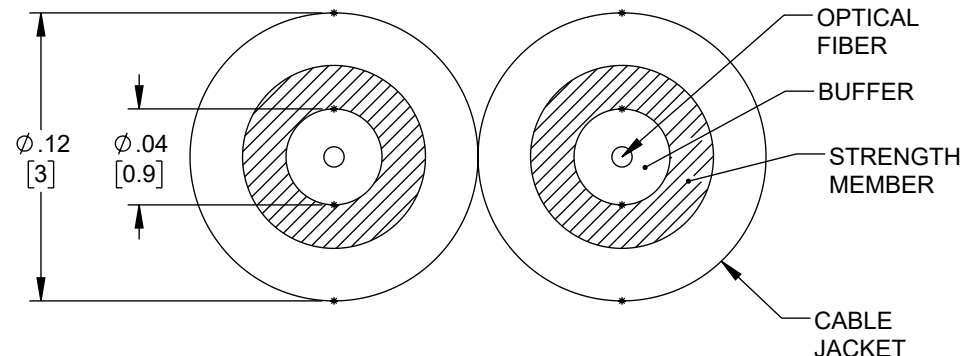

6

5

4

3

2

1

REVISION					
ZONE	REV	DESCRIPTION	DATE	CHANGED BY	APPROVED
	A	INITIAL RELEASE	10/19/2023	PSRINIVAS	PHOSPODAR

FIBER TYPE	MULTIMODE - OM4
CORE DIAMETER	50 μ m
CLADDING DIAMETER	125 μ m
CABLE (O.D.) (mm)	2.9 * 5.8
CABLE THICKNESS (mm)	0.49 \pm 0.04
CABLE MATERIAL	LSZH
BUFFER (O.D.) (mm)	0.87 \pm 0.05
BUFFER MATERIAL	PVC

WAVELENGTH:	850/1300nm FIBER TYPE	850/1300nm MAXIMUM
ATTENUATION	3.0/1.0 dB/km	3.5/1.5 dB/km
OFL BANDWIDTH (MHz.km)	\geq 500/500	
EFFECTIVE MODER (MHz.km)	N.A.	
10G ETHERNET SX (M)	N.A.	
STRENGTH MEMBERS	ARAMID YARN	
JACKET SHRINKAGE	\leq 5%(2H BAKE AT 85°C \pm 2°C)	

MAX. TENSILE STRENGTH (N)	
SHORT TERM	200
LONG TERM	100

MIN. BEND RADIUS (mm)	
DYNAMIC	20X DIA.
STATIC	10X DIA.

MAX. CRUSH RESISTANCE (N/100mm)	
SHORT TERM	500
LONG TERM	100

NOTES:

1. BULK CABLE SHALL BE INDIVIDUALLY PACKAGED IN ACCORDANCE WITH L-COM SPECIFICATION PS-0031.

UNLESS OTHERWISE SPECIFIED LEADING DIMENSIONS ARE INCHES DIMENSIONS IN [] ARE MILLIMETERS		 an INFINIT@ brand Website: www.L-com.com Phone: 1.800.341.5266 1.978.682.6936		 INTERPRET ALL DIMENSIONS AND TOLERANCES PER ASME Y14.5	
TOLERANCES: .X = \pm .2 [5] FRACTIONS .XX = \pm .02 [0.5] \pm 1/32 .XXX = \pm .005 [0.13] ANGLES \pm 1°				SCALE	SHEET
CABLE LENGTH TOLERANCES: \leq 12 [305] = +1 [25] / -0 >12 [305] \leq 60 [1524] = +2 [51] / -0 >60 [1524] \leq 120 [3048] = +4 [102] / -0 >120 [3048] \leq 300 [7620] = +6 [152] / -0 >300 [7620] = +5% / -0		NONE	1 OF 1		
ALL DIMENSIONS ARE FOR REFERENCE ONLY AND SUBJECT TO CHANGE WITHOUT NOTICE. UN-DIMENSIONED/NON-CRITICAL FEATURES MAY VARY IN SIZE AND LOCATION. COLORS MAY VARY.					
DESCRIPTION					
ROUND DUPLEX OPTICAL CABLE, 50/125 40/100GB OM4, LSZH RATED, 3.0mm, 1KM					
SIZE	CAGE CODE	DRAWN BY	ITEM NO.	REV	
A	43321	PSRINIVAS	FOB-2F3DM4Z-1KM	A	