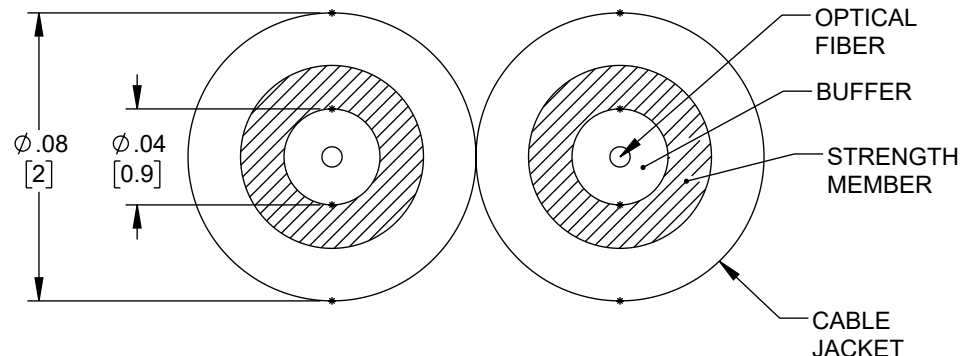

6

5

4

3

2

1

FIBER TYPE	MULTIMODE - OM4
CORE DIAMETER	50 μm
CLADDING DIAMETER	125 μm
CABLE (O.D.) (mm)	2.0 * 4.1
CABLE THICKNESS (mm)	0.3 $\pm$ 0.05
CABLE MATERIAL	LSZH
BUFFER (O.D.) (mm)	0.87 $\pm$ 0.05
BUFFER MATERIAL	PVC

WAVELENGTH:	850/1300nm FIBER TYPE	850/1300nm MAXIMUM
ATTENUATION	3.0/1.0 dB/km	3.5/1.5 dB/km
OFL BANDWIDTH (MHz.km)	$\geq$500/500	
EFFECTIVE MODER (MHz.km)	N.A.	
10G ETHERNET SX (M)	N.A.	
STRENGTH MEMBERS	ARAMID YARN	
JACKET SHRINKAGE	$\leq$5%(2H BAKE AT 85°C $\pm$ 2°C)	

REVISION					
ZONE	REV	DESCRIPTION	DATE	CHANGED BY	APPROVED
	A	INITIAL RELEASE	10/19/2023	PSRINIVAS	PHOSPODAR

MAX. TENSILE STRENGTH (N)	
SHORT TERM	150
LONG TERM	70

MIN. BEND RADIUS (mm)	
DYNAMIC	20X DIA.
STATIC	10X DIA.

MAX. CRUSH RESISTANCE (N/100mm)	
SHORT TERM	300
LONG TERM	100

NOTES:

1. BULK CABLE SHALL BE INDIVIDUALLY PACKAGED IN ACCORDANCE WITH L-COM SPECIFICATION PS-0031.

REGULATORY COMPLIANCE:

EU RoHS DIRECTIVE (MOST RECENT RELEASED VERSION)

THE INFORMATION CONTAINED IN THIS DRAWING IS THE SOLE PROPERTY OF INFINITE ELECTRONICS, INC. ANY REPRODUCTION IN PART OR WHOLE WITHOUT THE WRITTEN PERMISSION OF INFINITE ELECTRONICS, INC. IS PROHIBITED. THESE COMMODITIES, TECHNOLOGY OR SOFTWARE WERE EXPORTED FROM THE UNITED STATES IN ACCORDANCE WITH THE EXPORT ADMINISTRATION REGULATIONS. DIVERSION CONTRARY TO U.S. LAW PROHIBITED.

UNLESS OTHERWISE SPECIFIED LEADING DIMENSIONS ARE INCHES DIMENSIONS IN [ ] ARE MILLIMETERS		 an INFINIT@ brand Website: www.L-com.com Phone: 1.800.341.5266 | 1.978.682.6936		 INTERPRET ALL DIMENSIONS AND TOLERANCES PER ASME Y14.5	
TOLERANCES: .X = $\pm$.2 [5] FRACTIONS .XX = $\pm$.02 [0.5] $\pm$ 1/32 .XXX = $\pm$.005 [0.13] ANGLES $\pm$ 1°				SCALE	SHEET
CABLE LENGTH TOLERANCES: $\leq$12 [305] = +1 [25] / -0 $>$12 [305] $\leq$ 60 [1524] = +2 [51] / -0 $>$60 [1524] $\leq$ 120 [3048] = +4 [102] / -0 $>$120 [3048] $\leq$ 300 [7620] = +6 [152] / -0 $>$300 [7620] = +5% / -0		NONE	1 OF 1		
ALL DIMENSIONS ARE FOR REFERENCE ONLY AND SUBJECT TO CHANGE WITHOUT NOTICE. UN-DIMENSIONED/NON-CRITICAL FEATURES MAY VARY IN SIZE AND LOCATION. COLORS MAY VARY.		DESCRIPTION ROUND DUPLEX OPTICAL CABLE, 50/125 40/100GB OM4, LSZH RATED, 2.0mm, 500 METERS			
SIZE	CAGE CODE	DRAWN BY	ITEM NO.		REV
A	43321	PSRINIVAS	FOB-2F2DM4Z-500M		A

6

5

4

3

2

1