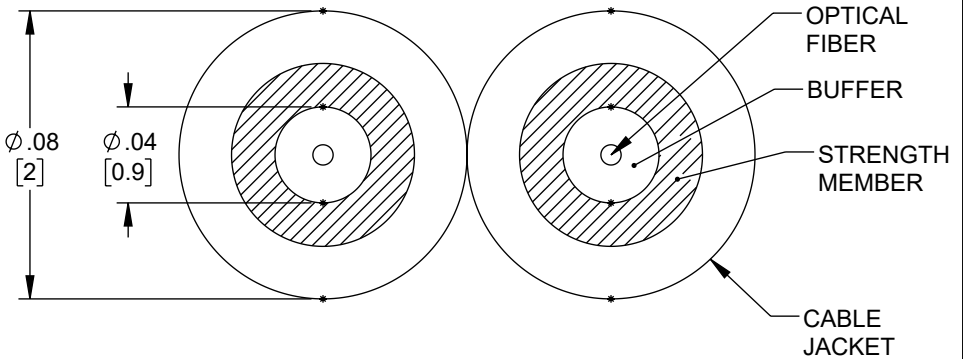

FIBER TYPE	MULTIMODE - OM1
CORE DIAMETER	62.5 μm
CLADDING DIAMETER	125 μm
CABLE (O.D.) (mm)	2.0 * 4.1
CABLE THICKNESS (mm)	0.3 ± 0.05
CABLE MATERIAL	LSZH
BUFFER (O.D.) (mm)	0.87 ± 0.05
BUFFER MATERIAL	PVC

WAVELENGTH:	850/1300nm FIBER TYPE	850/1300nm MAXIMUM
ATTENUATION	3.0/1.0 dB/km	3.5/1.5 dB/km
OFL BANDWIDTH (MHz.km)	≥200/500	
EFFECTIVE MODER (MHz.km)	N.A.	
10G ETHERNET SX (M)	N.A.	
STRENGTH MEMBERS	ARAMID YARN	
JACKET SHRINKAGE	≤5%(2H BAKE AT 85°C ± 2°C)	

REVISION					
ZONE	REV	DESCRIPTION	DATE	CHANGED BY	APPROVED
	A	INITIAL RELEASE	10/19/2023	PSRINIVAS	PHOSPODAR

MAX. TENSILE STRENGTH (N)	
SHORT TERM	150
LONG TERM	70

MIN. BEND RADIUS (mm)	
DYNAMIC	20X DIA.
STATIC	10X DIA.

MAX. CRUSH RESISTANCE (N/100mm)	
SHORT TERM	300
LONG TERM	100

NOTES:

1. BULK CABLE SHALL BE INDIVIDUALLY PACKAGED IN ACCORDANCE WITH L-COM SPECIFICATION PS-0031.

REGULATORY COMPLIANCE:
EU RoHS DIRECTIVE (MOST RECENT RELEASED VERSION)

THE INFORMATION CONTAINED IN THIS DRAWING IS THE SOLE PROPERTY OF INFINITE ELECTRONICS, INC. ANY REPRODUCTION IN PART OR WHOLE WITHOUT THE WRITTEN PERMISSION OF INFINITE ELECTRONICS, INC. IS PROHIBITED. THESE COMMODITIES, TECHNOLOGY OR SOFTWARE WERE EXPORTED FROM THE UNITED STATES IN ACCORDANCE WITH THE EXPORT ADMINISTRATION REGULATIONS. DIVERSION CONTRARY TO U.S. LAW PROHIBITED.

UNLESS OTHERWISE SPECIFIED LEADING DIMENSIONS ARE INCHES DIMENSIONS IN [ ] ARE MILLIMETERS TOLERANCES: .X = ±.2 [5] FRACTIONS .XX = ±.02 [0.5] ± 1/32 .XXX = ±.005 [0.13] ANGLES ± 1° CABLE LENGTH TOLERANCES: ≤12 [305] = +1 [25] / -0 >12 [305] ≤ 60 [1524] = +2 [51] / -0 >60 [1524] ≤ 120 [3048] = +4 [102] / -0 >120 [3048] ≤ 300 [7620] = +6 [152] / -0 >300 [7620] = +5% / -0 ALL DIMENSIONS ARE FOR REFERENCE ONLY AND SUBJECT TO CHANGE WITHOUT NOTICE. UN-DIMENSIONED/NON-CRITICAL FEATURES MAY VARY IN SIZE AND LOCATION. COLORS MAY VARY.	 an INFINIT@ brand Website: www.L-com.com Phone: 1.800.341.5266 | 1.978.682.6936		 INTERPRET ALL DIMENSIONS AND TOLERANCES PER ASME Y14.5 SCALE: NONE SHEET: 1 OF 1	
	DESCRIPTION ROUND DUPLEX OPTICAL CABLE, 62.5/125 OM1, LSZH RATED, 2.0mm, 500 METERS			
SIZE A	CAGE CODE 43321	DRAWN BY PSRINIVAS	ITEM NO. FOB-2F2DM1Z-500M	REV A