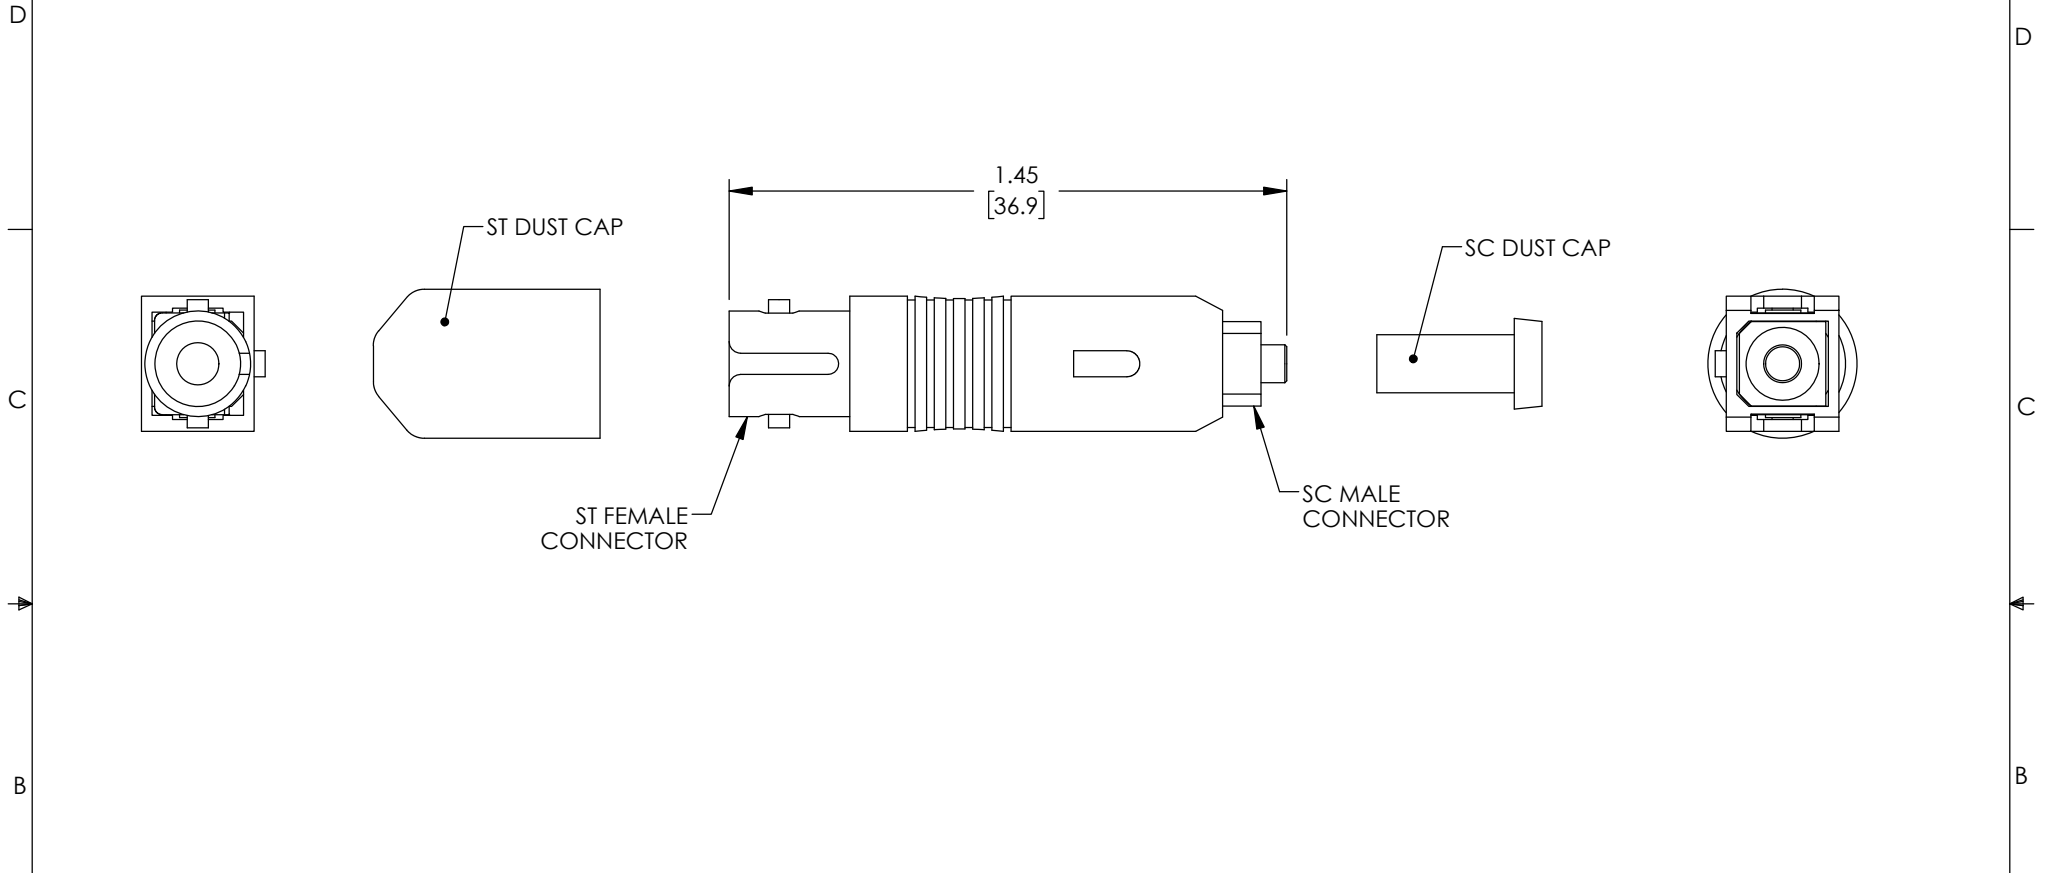

NOTES:

MATERIALS:  
 ST HOUSING: DIE-CAST ZINC, NICKEL PLATED  
 SC HOUSING: ABS THERMOPLASTIC, BLUE  
 SLEEVE: ZIRCONIA

FEMALE ST CONNECTOR ASSEMBLY POLISH TYPE: PC  
 MALE SC CONNECTOR ASSEMBLY POLISH TYPE: PC

ALL DIMENSIONS ARE FOR REFERENCE ONLY.

ALL CONNECTORS ACCOMPANIED WITH A DUST CAP INSTALLED.

COMPONENT SHALL BE INDIVIDUALLY PACKAGED IN ACCORDANCE WITH L-COM SPECIFICATION PS-0031.

UNLESS OTHERWISE SPECIFIED, DIMENSIONS ARE IN INCHES [mm] OVERALL CABLE LENGTH TOLERANCE: ≤12 [305] = +1 [25] / -0 >12 [305] ≤60 [1524] = +2 [51] / -0 >60 [1524] ≤120 [3048] = +4 [102] / -0 >120 [3048] ≤300 [7620] = +6 [152] / -0 >300 [7620] = +5% / -0 ALL OTHER DIMENSIONAL TOLERANCES: .X = ± .2 [5]   FRACTIONS ± 1/32 .XX = ± .02 [.5]   ANGLES ± 1° .XXX = ± .005 [.13]	APPROVALS	DATE	 50 High Street, West Mill, North Andover, MA 01845 USA. Phone: 1.800.341.5266 1.978.682.6936
	DRAWN BY DFRISIELLO CHECKED BY PHOSPODAR APPROVED BY PHOSPODAR	07/14/2020 08/10/2020 08/10/2020	
THIRD-ANGLE PROJECTION 	CONFIGURATION DETAILS OF UNDIMENSIONED FEATURES MAY VARY COLOR VARIATIONS MAY OCCUR	PRODUCT DESCRIPTION SC Male to ST Female Single Mode Hybrid Fiber Adapter	SCALE: NONE   CAD FILE: FOA-SM-SCMSTF.SLDDRW   SHEET 1 OF 1
SIZE <b>A</b>	CAGE CODE <b>43321</b>	ITEM NO. <b>FOA-SM-SCMSTF</b>	REV. <b>A</b>