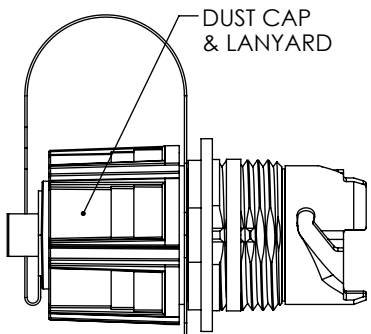

ITEM NO	DUST CAP COMPONENT
FOA-SCN-0	WITHOUT DUST CAP
FOA-SCN-D	WITH DUST CAP

FOA-SCN-D
THIS VIEW ONLY

NOTES:

1. ASSEMBLY SHALL BE INDIVIDUALLY PACKAGED IN ACCORDANCE WITH L-COM SPECIFICATION PS-0031.

REGULATORY COMPLIANCE:

EU RoHS DIRECTIVE (MOST RECENT RELEASED VERSION)

UNLESS OTHERWISE SPECIFIED, DIMENSIONS ARE IN INCHES [mm] OVERALL CABLE LENGTH TOLERANCE: ≤12 [305] = +1 [25] / -0 >12 [305] ≤60 [1524] = +2 [51] / -0 >60 [1524] ≤120 [3048] = +4 [102] / -0 >120 [3048] ≤300 [7620] = +6 [152] / -0 >300 [7620] = +5% / -0 ALL OTHER DIMENSIONAL TOLERANCES: .X = ± .2 [5] FRACTIONS ± 1/32 .XX = ± .02 [5] ANGLES ± 1° .XXX = ± .005 [1.3]	APPROVALS	DATE	 50 High Street, West Mill, North Andover, MA 01845 USA. Phone: 1.800.341.5266 1.978.682.6936		
	DRAWN BY DZINN	06/09/2020		CATEGORY FIBER OPTIC	
CHECKED BY DFRISIELLO	06/09/2020	PRODUCT DESCRIPTION IP68 SC/PC BULKHEAD COUPLER, SM/MM, W/O SEAL AND NUT			
APPROVED BY PHOSPODAR	06/09/2020		SIZE A	CAGE CODE 43321	ITEM NO. FOA-SCN
THIRD-ANGLE PROJECTION 	CONFIGURATION DETAILS OF UNDIMENSIONED FEATURES MAY VARY	COLOR VARIATIONS MAY OCCUR	SCALE: NONE	CAD FILE: FOA-SCN.SLDDRW	SHEET 1 OF 1