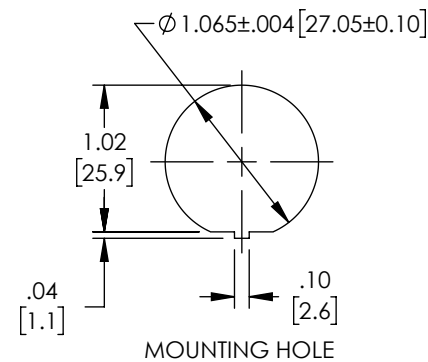

NOTES:

1. ASSEMBLY SHALL BE INDIVIDUALLY PACKAGED IN ACCORDANCE WITH L-COM SPECIFICATION PS-0031.

REGULATORY COMPLIANCE:

EU RoHS DIRECTIVE (MOST RECENT RELEASED VERSION)

UNLESS OTHERWISE SPECIFIED, DIMENSIONS ARE IN INCHES [mm] OVERALL CABLE LENGTH TOLERANCE: ≤12 [305] = +1 [25] / -0 >12 [305] ≤60 [1524] = +2 [51] / -0 >60 [1524] ≤120 [3048] = +4 [102] / -0 >120 [3048] ≤300 [7620] = +6 [152] / -0 >300 [7620] = +5% / -0 ALL OTHER DIMENSIONAL TOLERANCES: .X = ± .2 [5] | FRACTIONS ± 1/32 .XX = ± .02 [5] | ANGLES ± 1° .XXX = ± .005 [1.3]	APPROVALS	DATE	50 High Street, West Mill, North Andover, MA 01845 USA. Phone: 1.800.341.5266 1.978.682.6936			
	DRAWN BY DZINN	06/09/2020		CATEGORY FIBER OPTIC		
CHECKED BY DFRISIELLO	06/09/2020	PRODUCT DESCRIPTION IP68 SC/PC BULKHEAD COUPLER, SM/MM, W/O SEAL AND NUT				
APPROVED BY PHOSPODAR	06/09/2020		SIZE A	CAGE CODE 43321	ITEM NO. FOA-SCN	REV. A
THIRD-ANGLE PROJECTION 	CONFIGURATION DETAILS OF UNDIMENSIONED FEATURES MAY VARY	COLOR VARIATIONS MAY OCCUR	SCALE: NONE	CAD FILE: FOA-SCN.SLDDRW	SHEET 1 OF 1