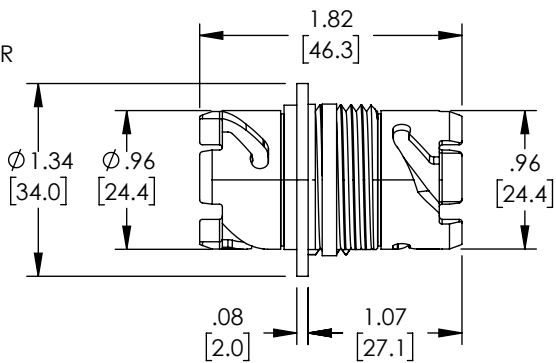

ITEM NO	DUST CAP COMPONENT
FOA-SCN-0	WITHOUT DUST CAP
FOA-SCN-D	WITH DUST CAP

FOA-SCN-D
THIS VIEW ONLY

NOTES:

1. ASSEMBLY SHALL BE INDIVIDUALLY PACKAGED IN ACCORDANCE WITH L-COM SPECIFICATION PS-0031.

REGULATORY COMPLIANCE:

EU RoHS DIRECTIVE (MOST RECENT RELEASED VERSION)

UNLESS OTHERWISE SPECIFIED, DIMENSIONS ARE IN INCHES [mm] OVERALL CABLE LENGTH TOLERANCE: ≤12 [305] = +1 [25] / -0 >12 [305] ≤60 [1524] = +2 [51] / -0 >60 [1524] ≤120 [3048] = +4 [102] / -0 >120 [3048] ≤300 [7620] = +6 [152] / -0 >300 [7620] = +5% / -0 ALL OTHER DIMENSIONAL TOLERANCES: .X = ± .2 [5] FRACTIONS ± 1/32 .XX = ± .02 [5] ANGLES ± 1° .XXX = ± .005 [1.3]	APPROVALS	DATE	 50 High Street, West Mill, North Andover, MA 01845 USA. Phone: 1.800.341.5266 1.978.682.6936		
	DRAWN BY DZINN	06/09/2020		CATEGORY FIBER OPTIC	
CHECKED BY DFRISIELLO	06/09/2020	PRODUCT DESCRIPTION IP68 SC/PC BULKHEAD COUPLER, SM/MM, W/O SEAL AND NUT			
APPROVED BY PHOSPODAR	06/09/2020		SIZE A	CAGE CODE 43321	ITEM NO. FOA-SCN
THIRD-ANGLE PROJECTION 	CONFIGURATION DETAILS OF UNDIMENSIONED FEATURES MAY VARY	COLOR VARIATIONS MAY OCCUR	SCALE: NONE	CAD FILE: FOA-SCN.SLDDRW	SHEET 1 OF 1