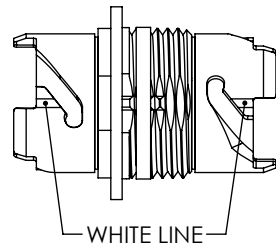

ITEM NO	DUST CAP COMPONENT
FOA-SCN-0	WITHOUT DUST CAP
FOA-SCN-D	WITH DUST CAP

FOA-SCN-D
THIS VIEW ONLY

NOTES:

1. ASSEMBLY SHALL BE INDIVIDUALLY PACKAGED IN ACCORDANCE WITH L-COM SPECIFICATION PS-0031.

REGULATORY COMPLIANCE:

EU RoHS DIRECTIVE (MOST RECENT RELEASED VERSION)

UNLESS OTHERWISE SPECIFIED, DIMENSIONS ARE IN INCHES [mm] OVERALL CABLE LENGTH TOLERANCE: ≤12 [305] = +1 [25] / -0 >12 [305] ≤60 [1524] = +2 [51] / -0 >60 [1524] ≤120 [3048] = +4 [102] / -0 >120 [3048] ≤300 [7620] = +6 [152] / -0 >300 [7620] = +5% / -0 ALL OTHER DIMENSIONAL TOLERANCES: .X = ± .2 [5] FRACTIONS ± 1/32 .XX = ± .02 [5] ANGLES ± 1° .XXX = ± .005 [1.3]	APPROVALS	DATE	 50 High Street, West Mill, North Andover, MA 01845 USA. Phone: 1.800.341.5266 1.978.682.6936		
	DRAWN BY DZINN	06/09/2020		CATEGORY FIBER OPTIC	
CHECKED BY DFRISIELLO	06/09/2020	PRODUCT DESCRIPTION IP68 SC/PC BULKHEAD COUPLER, SM/MM, W/O SEAL AND NUT			
APPROVED BY PHOSPODAR	06/09/2020		SIZE A	CAGE CODE 43321	ITEM NO. FOA-SCN
THIRD-ANGLE PROJECTION 	CONFIGURATION DETAILS OF UNDIMENSIONED FEATURES MAY VARY	COLOR VARIATIONS MAY OCCUR	SCALE: NONE	CAD FILE: FOA-SCN.SLDDRW	SHEET 1 OF 1