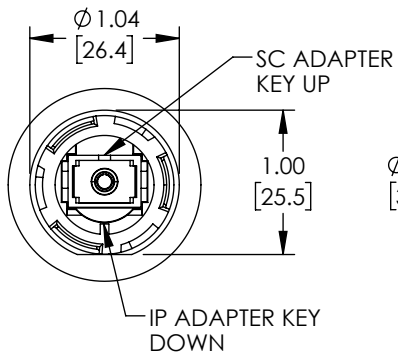

ITEM NO	DUST CAP COMPONENT
FOA-SCN-0	WITHOUT DUST CAP
FOA-SCN-D	WITH DUST CAP

FOA-SCN-D
THIS VIEW ONLY

NOTES:

1. ASSEMBLY SHALL BE INDIVIDUALLY PACKAGED IN ACCORDANCE WITH L-COM SPECIFICATION PS-0031.

REGULATORY COMPLIANCE:

EU RoHS DIRECTIVE (MOST RECENT RELEASED VERSION)

UNLESS OTHERWISE SPECIFIED, DIMENSIONS ARE IN INCHES [mm] OVERALL CABLE LENGTH TOLERANCE: ≤12 [305] = +1 [25] / -0 >12 [305] ≤60 [1524] = +2 [51] / -0 >60 [1524] ≤120 [3048] = +4 [102] / -0 >120 [3048] ≤300 [7620] = +6 [152] / -0 >300 [7620] = +5% / -0 ALL OTHER DIMENSIONAL TOLERANCES: .X = ± .2 [5] FRACTIONS ± 1/32 .XX = ± .02 [5] ANGLES ± 1° .XXX = ± .005 [1.3]	APPROVALS	DATE	 50 High Street, West Mill, North Andover, MA 01845 USA. Phone: 1.800.341.5266 1.978.682.6936		
	DRAWN BY DZINN	06/09/2020		CATEGORY FIBER OPTIC	
CHECKED BY DFRISIELLO	06/09/2020	PRODUCT DESCRIPTION IP68 SC/PC BULKHEAD COUPLER, SM/MM, W/O SEAL AND NUT			
APPROVED BY PHOSPODAR	06/09/2020		SIZE A	CAGE CODE 43321	ITEM NO. FOA-SCN
THIRD-ANGLE PROJECTION 	CONFIGURATION DETAILS OF UNDIMENSIONED FEATURES MAY VARY	COLOR VARIATIONS MAY OCCUR	SCALE: NONE	CAD FILE: FOA-SCN.SLDDRW	SHEET 1 OF 1