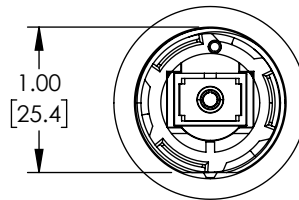

ITEM NO	DUST CAP COMPONENT
FOA-SCN-0	WITHOUT DUST CAP
FOA-SCN-D	WITH DUST CAP

FOA-SCN-D
THIS VIEW ONLY

NOTES:

1. ASSEMBLY SHALL BE INDIVIDUALLY PACKAGED IN ACCORDANCE WITH L-COM SPECIFICATION PS-0031.

REGULATORY COMPLIANCE:

EU RoHS DIRECTIVE (MOST RECENT RELEASED VERSION)

UNLESS OTHERWISE SPECIFIED, DIMENSIONS ARE IN INCHES [mm] OVERALL CABLE LENGTH TOLERANCE: ≤12 [305] = +1 [25] / -0 >12 [305] ≤60 [1524] = +2 [51] / -0 >60 [1524] ≤120 [3048] = +4 [102] / -0 >120 [3048] ≤300 [7620] = +6 [152] / -0 >300 [7620] = +5% / -0 ALL OTHER DIMENSIONAL TOLERANCES: .X = ± .2 [5] FRACTIONS ± 1/32 .XX = ± .02 [5] ANGLES ± 1° .XXX = ± .005 [1.3]	APPROVALS	DATE	 50 High Street, West Mill, North Andover, MA 01845 USA. Phone: 1.800.341.5266 1.978.682.6936		
	DRAWN BY DZINN	06/09/2020		CATEGORY FIBER OPTIC	
CHECKED BY DFRISIELLO	06/09/2020	PRODUCT DESCRIPTION IP68 SC/PC BULKHEAD COUPLER, SM/MM, W/O SEAL AND NUT			
APPROVED BY PHOSPODAR	06/09/2020		SIZE A	CAGE CODE 43321	ITEM NO. FOA-SCN
THIRD-ANGLE PROJECTION 	CONFIGURATION DETAILS OF UNDIMENSIONED FEATURES MAY VARY	COLOR VARIATIONS MAY OCCUR	SCALE: NONE	CAD FILE: FOA-SCN.SLDDRW	SHEET 1 OF 1