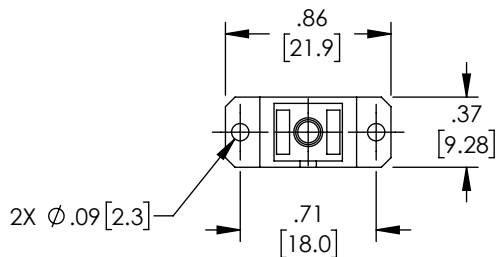

<p>UNLESS OTHERWISE SPECIFIED, DIMENSIONS ARE IN INCHES [mm]</p> <p>OVERALL CABLE LENGTH TOLERANCE: ≤12 [305] = +1 [25] / -0 >12 [305] ≤60 [1524] = +2 [51] / -0 >60 [1524] ≤120 [3048] = +4 [102] / -0 >120 [3048] ≤300 [7620] = +6 [152] / -0 >300 [7620] = +5% / -0</p> <p>ALL OTHER DIMENSIONAL TOLERANCES: .X = ± .2 [5] FRACTIONS ± 1/32 .XX = ± .02 [5] ANGLES ± 1° .XXX = ± .005 [13]</p> <p>THIRD-ANGLE PROJECTION</p>	APPROVALS	DATE	<p>50 High Street, West Mill, North Andover, MA 01845 USA. Phone: 1.800.341.5266 1.978.682.6936</p>	
	DRAWN BY DMAY	08/12/2021		<p>CATEGORY</p> <p>FIBER OPTICS</p> <p>PRODUCT DESCRIPTION</p> <p>FIBER OPTIC ECONOMY COUPLER, SC, SIMPLEX MMF BEIGE, PLASTIC ONE-PIECE BODY</p>
	CHECKED BY PHOSPODAR	8/20/21		
	APPROVED BY PHOSPODAR	8/20/21		
<p>CONFIGURATION DETAILS OF UNDIMENSIONED FEATURES MAY VARY</p> <p>COLOR VARIATIONS MAY OCCUR</p>	<p>SIZE</p> <p>A</p>	<p>CAGE CODE</p> <p>43321</p>	<p>ITEM NO.</p> <p>FOA-SCM11-PCUF</p>	<p>REV.</p> <p>A</p>
SCALE: NONE		CAD FILE: FOA-SCM11-PCUF.SLDDRW		SHEET 1 OF 1