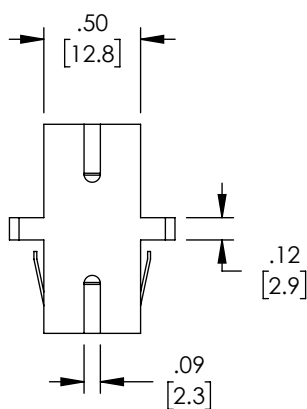

<p>UNLESS OTHERWISE SPECIFIED, DIMENSIONS ARE IN INCHES [mm]</p> <p>OVERALL CABLE LENGTH TOLERANCE: ≤12 [305] = +1 [25] / -0 >12 [305] ≤60 [1524] = +2 [51] / -0 >60 [1524] ≤120 [3048] = +4 [102] / -0 >120 [3048] ≤300 [7620] = +6 [152] / -0 >300 [7620] = +5% / -0</p> <p>ALL OTHER DIMENSIONAL TOLERANCES: .X = ± .2 [5] FRACTIONS ± 1/32 .XX = ± .02 [5] ANGLES ± 1° .XXX = ± .005 [13]</p> <p>THIRD-ANGLE PROJECTION</p>	APPROVALS	DATE	<p>50 High Street, West Mill, North Andover, MA 01845 USA. Phone: 1.800.341.5266 1.978.682.6936</p>	
	DRAWN BY DMAY	08/12/2021		<p>CATEGORY</p> <p>FIBER OPTICS</p> <p>PRODUCT DESCRIPTION</p> <p>FIBER OPTIC ECONOMY COUPLER, SC, SIMPLEX MMF BEIGE, PLASTIC ONE-PIECE BODY</p>
	CHECKED BY PHOSPODAR	8/20/21		
	APPROVED BY PHOSPODAR	8/20/21		
<p>CONFIGURATION DETAILS OF UNDIMENSIONED FEATURES MAY VARY</p> <p>COLOR VARIATIONS MAY OCCUR</p>	<p>SIZE</p> <p>A</p>	<p>CAGE CODE</p> <p>43321</p>	<p>ITEM NO.</p> <p>FOA-SCM11-PCUF</p>	<p>REV.</p> <p>A</p>
SCALE: NONE		CAD FILE: FOA-SCM11-PCUF.SLDDRW		SHEET 1 OF 1