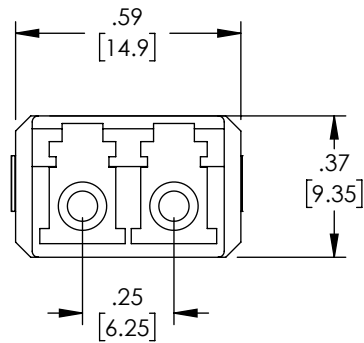

<p>UNLESS OTHERWISE SPECIFIED, DIMENSIONS ARE IN INCHES [mm]</p> <p>OVERALL CABLE LENGTH TOLERANCE: ≤12 [305] = +1 [25] / -0 >12 [305] ≤60 [1524] = +2 [51] / -0 >60 [1524] ≤120 [3048] = +4 [102] / -0 >120 [3048] ≤300 [7620] = +6 [152] / -0 >300 [7620] = +5% / -0</p> <p>ALL OTHER DIMENSIONAL TOLERANCES: .X = ± .2 [5] FRACTIONS ± 1/32 .XX = ± .02 [.5] ANGLES ± 1° .XXX = ± .005 [.13]</p> <p>THIRD-ANGLE PROJECTION</p>	APPROVALS	DATE	<p>50 High Street, West Mill, North Andover, MA 01845 USA. Phone: 1.800.341.5266 1.978.682.6936</p>	
	DRAWN BY DMAY	08/11/2021		
	CHECKED BY PHOSPODAR	8/20/21		
	APPROVED BY PHOSPODAR	8/20/21		
	<p>CONFIGURATION DETAILS OF UNDIMENSIONED FEATURES MAY VARY</p> <p>COLOR VARIATIONS MAY OCCUR</p>		<p>CATEGORY</p> <p>FIBER OPTICS</p> <p>PRODUCT DESCRIPTION</p> <p>FIBER OPTIC ECONOMY COUPLER, LC, BEIGE, DUPLEX W/SC FP MMF, PLASTIC ONE-PIECE BODY</p>	
	SIZE A	CAGE CODE 43321	ITEM NO. FOA-LCM12-PCUN-SCF	REV. A
	SCALE: NONE	CAD FILE: FOA-LCM12-PCUN-SCF.SLDDRW	SHEET 1 OF 1	