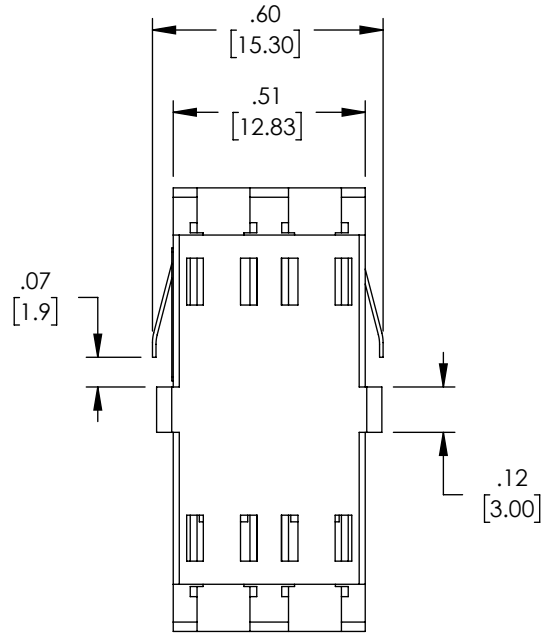

<p>UNLESS OTHERWISE SPECIFIED, DIMENSIONS ARE IN INCHES [mm]</p> <p>OVERALL CABLE LENGTH TOLERANCE: ≤12 [305] = +1 [25] / -0 >12 [305] ≤60 [1524] = +2 [51] / -0 >60 [1524] ≤120 [3048] = +4 [102] / -0 >120 [3048] ≤300 [7620] = +6 [152] / -0 >300 [7620] = +5% / -0</p> <p>ALL OTHER DIMENSIONAL TOLERANCES: .X = ± .2 [5] FRACTIONS ± 1/32 .XX = ± .02 [.5] ANGLES ± 1° .XXX = ± .005 [.13]</p> <p>THIRD-ANGLE PROJECTION</p>	APPROVALS	DATE	<p>50 High Street, West Mill, North Andover, MA 01845 USA. Phone: 1.800.341.5266 1.978.682.6936</p>	
	DRAWN BY DMAY	08/11/2021		
	CHECKED BY PHOSPODAR	8/20/21		
	APPROVED BY PHOSPODAR	8/20/21		
	<p>CONFIGURATION DETAILS OF UNDIMENSIONED FEATURES MAY VARY</p> <p>COLOR VARIATIONS MAY OCCUR</p>		<p>CATEGORY</p> <p>FIBER OPTICS</p> <p>PRODUCT DESCRIPTION</p> <p>FIBER OPTIC ECONOMY COUPLER, LC, BEIGE, DUPLEX W/SC FP MMF, PLASTIC ONE-PIECE BODY</p>	
	SIZE A	CAGE CODE 43321	ITEM NO. FOA-LCM12-PCUN-SCF	REV. A
	SCALE: NONE	CAD FILE: FOA-LCM12-PCUN-SCF.SLDDRW	SHEET 1 OF 1	