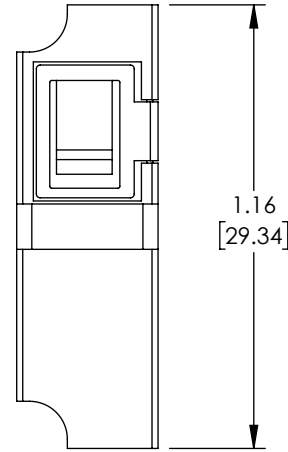

<p>UNLESS OTHERWISE SPECIFIED, DIMENSIONS ARE IN INCHES [mm]</p> <p>OVERALL CABLE LENGTH TOLERANCE: ≤12 [305] = +1 [25] / -0 >12 [305] ≤60 [1524] = +2 [51] / -0 >60 [1524] ≤120 [3048] = +4 [102] / -0 >120 [3048] ≤300 [7620] = +6 [152] / -0 >300 [7620] = +5% / -0</p> <p>ALL OTHER DIMENSIONAL TOLERANCES: .X = ± .2 [5] FRACTIONS ± 1/32 .XX = ± .02 [.5] ANGLES ± 1° .XXX = ± .005 [.13]</p> <p>THIRD-ANGLE PROJECTION</p>	APPROVALS	DATE	<p>50 High Street, West Mill, North Andover, MA 01845 USA. Phone: 1.800.341.5266 1.978.682.6936</p>	
	DRAWN BY DMAY	08/11/2021		
	CHECKED BY PHOSPODAR	8/20/21		
	APPROVED BY PHOSPODAR	8/20/21		
	<p>CONFIGURATION DETAILS OF UNDIMENSIONED FEATURES MAY VARY</p> <p>COLOR VARIATIONS MAY OCCUR</p>		<p>CATEGORY</p> <p>FIBER OPTICS</p> <p>PRODUCT DESCRIPTION</p> <p>FIBER OPTIC ECONOMY COUPLER, LC, BEIGE, DUPLEX W/SC FP MMF, PLASTIC ONE-PIECE BODY</p>	
	SIZE A	CAGE CODE 43321	ITEM NO. FOA-LCM12-PCUN-SCF	REV. A
	SCALE: NONE	CAD FILE: FOA-LCM12-PCUN-SCF.SLDDRW	SHEET 1 OF 1	