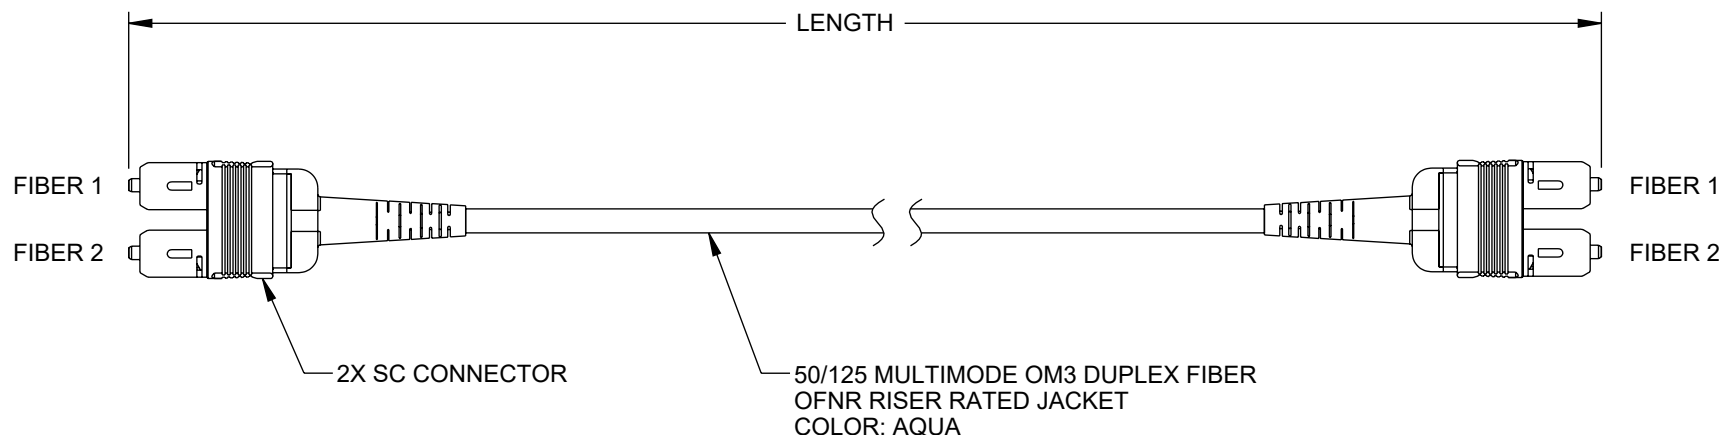

ITEM NUMBER	LENGTH IN FEET [METERS]
FCA-SCUSCU-UBDM3R-01	3.28 [1]
FCA-SCUSCU-UBDM3R-03	9.84 [3]
FCA-SCUSCU-UBDM3R-05	16.40 [5]
FCA-SCUSCU-UBDM3R-10	32.81 [10]

LENGTH (L)	LENGTH TOLERANCE
$L \leq 3.28 \text{ ft [1 m]}$	$+1.97 [50] / -0$
$3.28 \text{ ft [1 m]} < L \leq 32.81 \text{ ft [10 m]}$	$+3.94 [100] / -0$
$L > 32.81 \text{ ft [10 m]}$	$+1\% * L / -0$

## NOTES:

- SC CONNECTOR ASSEMBLY POLISH TYPE: UPC
- CONNECTORS ARE INCLUDED WITH DUST CAPS INSTALLED (NOT SHOWN).
- CABLE ASSEMBLY SHALL BE INDIVIDUALLY PACKAGED IAW L-COM SPECIFICATION PS-0031.

REGULATORY COMPLIANCE:  
EU RoHS DIRECTIVE (MOST RECENT RELEASED VERSION).