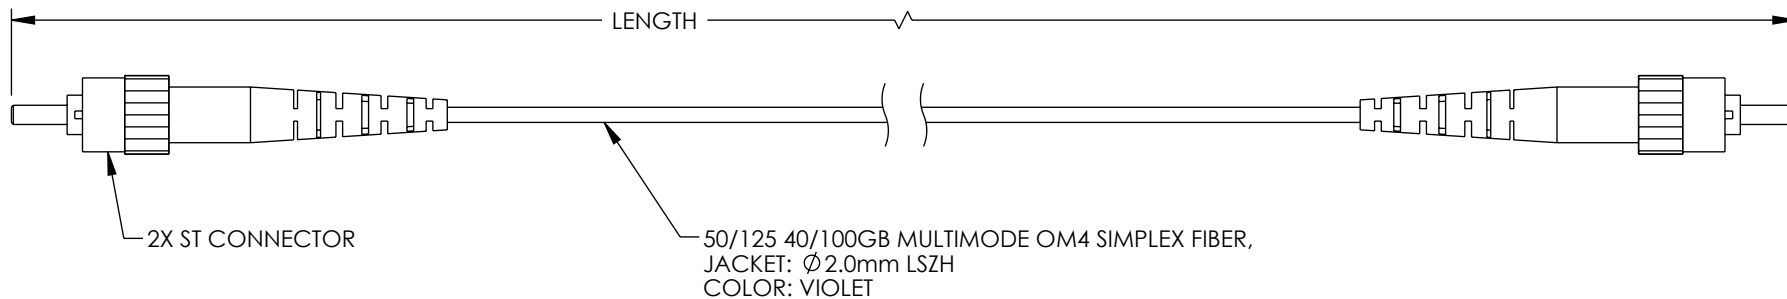

ITEM NUMBER	LENGTH METER [FEET]
FCA-M4SZ-STST-01M	1.0 [3.28]
FCA-M4SZ-STST-03M	3.0 [9.84]
FCA-M4SZ-STST-05M	5.0 [16.40]
FCA-M4SZ-STST-10M	10.0 [32.81]

NOTES:

1. ST CONNECTOR ASSEMBLY POLISH TYPE: UPC.
2. ALL CONNECTORS SUPPLIED WITH A DUST CAP INSTALLED, NOT SHOWN.
3. CABLE ASSEMBLY SHALL BE INDIVIDUALLY PACKAGED IAW L-COM SPECIFICATION PS-0031.

UNLESS OTHERWISE SPECIFIED, DIMENSIONS ARE IN INCHES [mm] OVERALL CABLE LENGTH TOLERANCE: ≤12 [305] = +1 [25] / -0 >12 [305] ≤60 [1524] = +2 [51] / -0 >60 [1524] ≤120 [3048] = +4 [102] / -0 >120 [3048] ≤300 [7620] = +6 [152] / -0 >300 [7620] = +5% / -0 ALL OTHER DIMENSIONAL TOLERANCES: .X = ± .2 [5] FRACTIONS ± 1/32 .XX = ± .02 [5] ANGLES ± 1° .XXX = ± .005 [1.3]	APPROVALS	DATE	 50 High Street, West Mill, North Andover, MA 01845 USA. Phone: 1.800.341.5266 1.978.682.6936	
	DRAWN BY DZINN	10/21/2022		
	CHECKED BY DFRISIELLO	10/21/2022		
	APPROVED BY JJOHNSTON	10/21/2022		
THIRD-ANGLE PROJECTION 	CONFIGURATION DETAILS OF UNDIMENSIONED FEATURES MAY VARY	PRODUCT DESCRIPTION FIBER PATCH CABLE ASSY, 50/125 40/100GB MULTIMODE, OM4, LSZH, LASER OPTIMIZED, STU-STU	CATEGORY FIBER OPTIC	
COLOR VARIATIONS MAY OCCUR	SIZE A	CAGE CODE 43321	ITEM NO. FCA-M4SZ-STST	REV. A
SCALE: NONE		CAD FILE: FCA-M4SZ-STST.SLDDRW		SHEET 1 OF 1