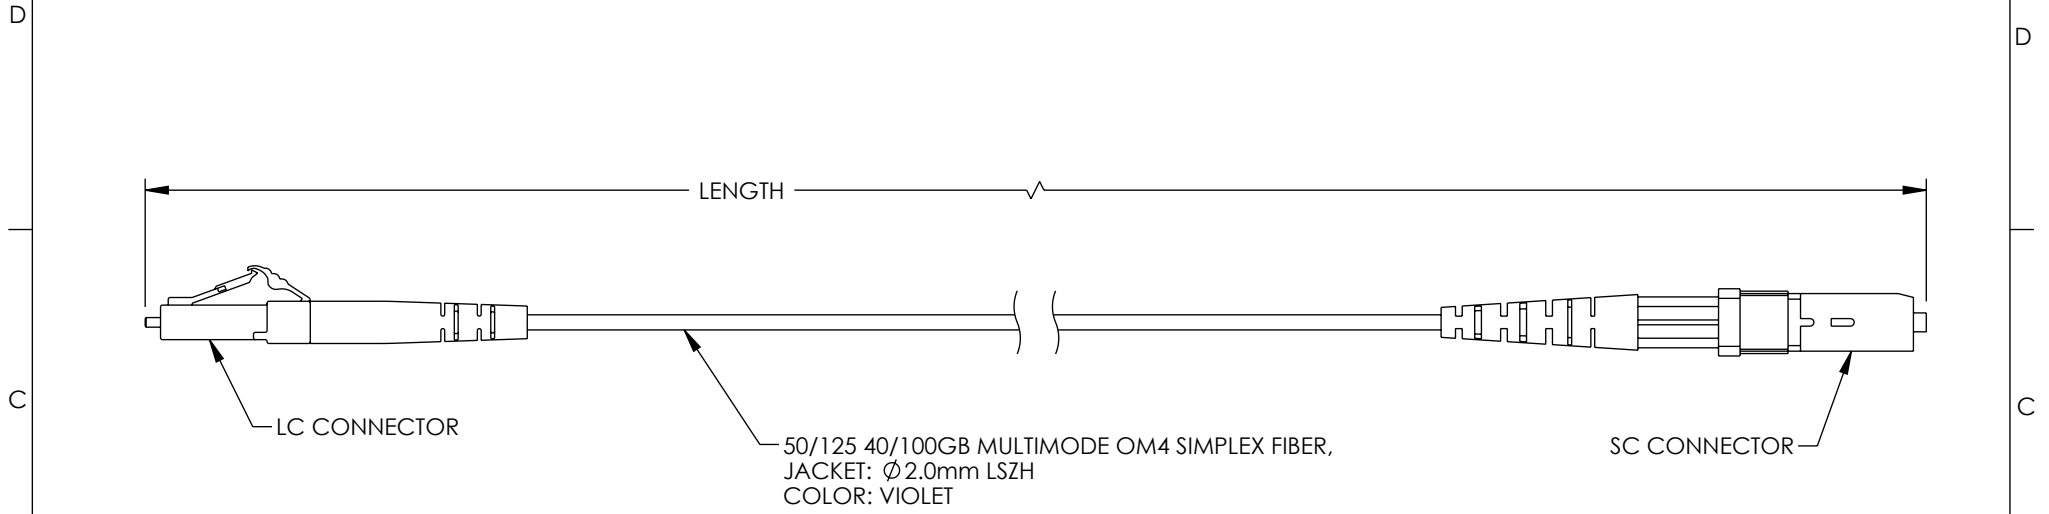

ITEM NUMBER	LENGTH METER [FEET]
FCA-M4SZ-LCSC-01M	1.0 [3.28]
FCA-M4SZ-LCSC-03M	3.0 [9.84]
FCA-M4SZ-LCSC-05M	5.0 [16.40]
FCA-M4SZ-LCSC-10M	10.0 [32.81]

NOTES:

- LC CONNECTOR ASSEMBLY POLISH TYPE: UPC.  
SC CONNECTOR ASSEMBLY POLISH TYPE: UPC.
- ALL CONNECTORS SUPPLIED WITH A DUST CAP INSTALLED, NOT SHOWN.
- CABLE ASSEMBLY SHALL BE INDIVIDUALLY PACKAGED IAW L-COM SPECIFICATION PS-0031.

UNLESS OTHERWISE SPECIFIED, DIMENSIONS ARE IN INCHES [mm] OVERALL CABLE LENGTH TOLERANCE: ≤12 [305] = +1 [25] / -0 >12 [305] ≤60 [1524] = +2 [51] / -0 >60 [1524] ≤120 [3048] = +4 [102] / -0 >120 [3048] ≤300 [7620] = +6 [152] / -0 >300 [7620] = +5% / -0 ALL OTHER DIMENSIONAL TOLERANCES: .X = ± .2 [5]   FRACTIONS ± 1/32 .XX = ± .02 [.5]   ANGLES ± 1° .XXX = ± .005 [.13]	APPROVALS	DATE	 50 High Street, West Mill, North Andover, MA 01845 USA. Phone: 1.800.341.5266 1.978.682.6936
	DRAWN BY DZINN CHECKED BY DFRISIELLO APPROVED BY JJOHNSTON	10/21/2022 10/21/2022 10/21/2022	
THIRD-ANGLE PROJECTION 	CONFIGURATION DETAILS OF UNDIMENSIONED FEATURES MAY VARY	PRODUCT DESCRIPTION FIBER PATCH CABLE ASSY, 50/125 40/100GB MULTIMODE, OM4, LSZH, LASER OPTIMIZED, LCU-SCU	SCALE: NONE   CAD FILE: FCA-M4SZ-LCSC.SLDDRW   SHEET 1 OF 1
	COLOR VARIATIONS MAY OCCUR	SIZE <b>A</b>	CAGE CODE <b>43321</b>
		ITEM NO. <b>FCA-M4SZ-LCSC</b>	REV. <b>A</b>