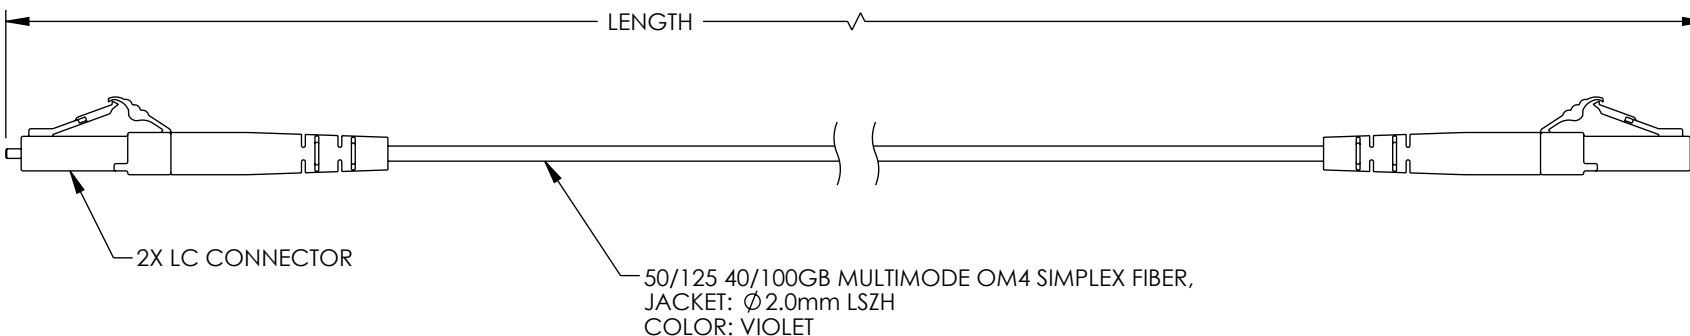

ITEM NUMBER	LENGTH METER [FEET]
FCA-M4SZ-LCLC-01M	1.0 [3.28]
FCA-M4SZ-LCLC-03M	3.0 [9.84]
FCA-M4SZ-LCLC-05M	5.0 [16.40]
FCA-M4SZ-LCLC-10M	10.0 [32.81]

NOTES:

- LC CONNECTOR ASSEMBLY POLISH TYPE: UPC.
- ALL CONNECTORS SUPPLIED WITH A DUST CAP INSTALLED, NOT SHOWN.
- CABLE ASSEMBLY SHALL BE INDIVIDUALLY PACKAGED IAW L-COM SPECIFICATION PS-0031.

UNLESS OTHERWISE SPECIFIED, DIMENSIONS ARE IN INCHES [mm] OVERALL CABLE LENGTH TOLERANCE: ≤12 [305] = +1 [25] / -0 >12 [305] ≤60 [1524] = +2 [51] / -0 >60 [1524] ≤120 [3048] = +4 [102] / -0 >120 [3048] ≤300 [7620] = +6 [152] / -0 >300 [7620] = +5% / -0 ALL OTHER DIMENSIONAL TOLERANCES: .X = ± .2 [5]   FRACTIONS ± 1/32 .XX = ± .02 [.5]   ANGLES ± 1° .XXX = ± .005 [.13]	APPROVALS	DATE	 50 High Street, West Mill, North Andover, MA 01845 USA. Phone: 1.800.341.5266 1.978.682.6936
	DRAWN BY DZINN CHECKED BY DFRISIELLO APPROVED BY JJOHNSTON	10/21/2022 10/21/2022 10/21/2022	
THIRD-ANGLE PROJECTION 	CONFIGURATION DETAILS OF UNDIMENSIONED FEATURES MAY VARY	PRODUCT DESCRIPTION FIBER PATCH CABLE ASSY, 50/125 40/100GB MULTIMODE, OM4, LSZH, LASER OPTIMIZED, LCU-LCU	SCALE: NONE   CAD FILE: FCA-M4SZ-LCLC.SLDDRW   SHEET 1 OF 1
	COLOR VARIATIONS MAY OCCUR	SIZE <b>A</b>	CAGE CODE <b>43321</b>
		ITEM NO. <b>FCA-M4SZ-LCLC</b>	REV. <b>A</b>