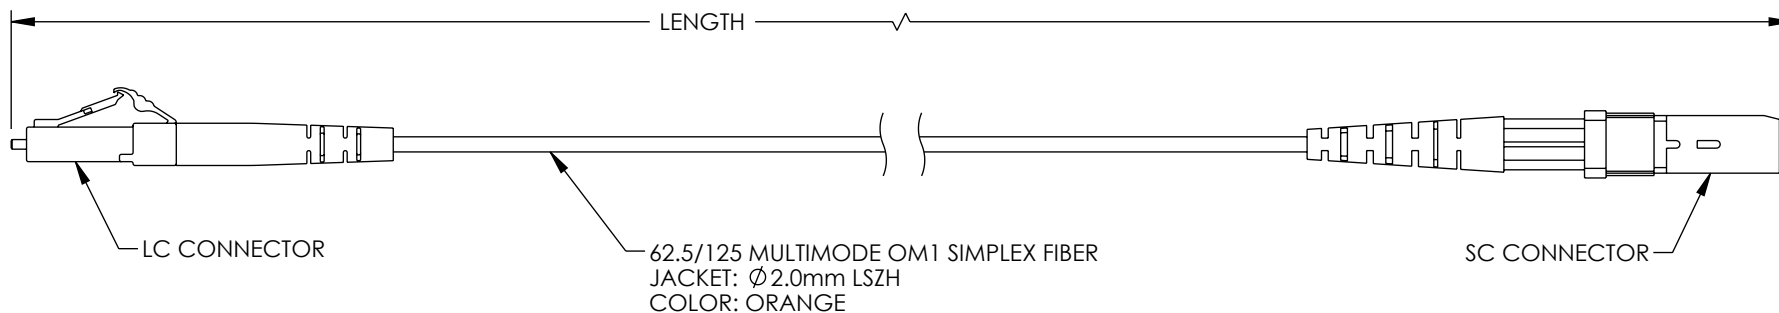

ITEM NUMBER	LENGTH METER [FEET]
FCA-M1SZ-LCSC-01M	1.0 [3.28]
FCA-M1SZ-LCSC-03M	3.0 [9.84]
FCA-M1SZ-LCSC-05M	5.0 [16.40]
FCA-M1SZ-LCSC-10M	10.0 [32.81]

NOTES:

- LC CONNECTOR ASSEMBLY POLISH TYPE: UPC.
SC CONNECTOR ASSEMBLY POLISH TYPE: UPC.
- ALL CONNECTORS SUPPLIED WITH A DUST CAP INSTALLED, NOT SHOWN.
- CABLE ASSEMBLY SHALL BE INDIVIDUALLY PACKAGED IAW L-COM SPECIFICATION PS-0031.

UNLESS OTHERWISE SPECIFIED, DIMENSIONS ARE IN INCHES [mm]	APPROVALS	DATE	 an INFINITO® brand	50 High Street, West Mill, North Andover, MA 01845 USA. Phone: 1.800.341.5266 1.978.682.6936		
	OVERALL CABLE LENGTH TOLERANCE: ≤12 [305] = +1 [25] / -0 >12 [305] ≤60 [1524] = +2 [51] / -0 >60 [1524] ≤120 [3048] = +4 [102] / -0 >120 [3048] ≤300 [7620] = +6 [152] / -0 >300 [7620] = +5% / -0	DRAWN BY DZINN			10/21/2022	
ALL OTHER DIMENSIONAL TOLERANCES: .X = ± .2 [5] FRACTIONS ± 1/32 .XX = ± .02 [.5] ANGLES ± 1° .XXX = ± .005 [.13]	CHECKED BY DFRISIELLO	10/21/2022	CATEGORY FIBER OPTIC			
	APPROVED BY JJOHNSTON	10/21/2022	PRODUCT DESCRIPTION FIBER PATCH CABLE ASSY, 62.5/125 MULTIMODE, OM1, LSZH, LCU-SCU			
THIRD-ANGLE PROJECTION 	CONFIGURATION DETAILS OF UNDIMENSIONED FEATURES MAY VARY	COLOR VARIATIONS MAY OCCUR	SIZE A	CAGE CODE 43321	ITEM NO. FCA-M1SZ-LCSC	REV. A
			SCALE: NONE	CAD FILE: FCA-M1SZ-LCSC.SLDDRW	SHEET 1 OF 1	