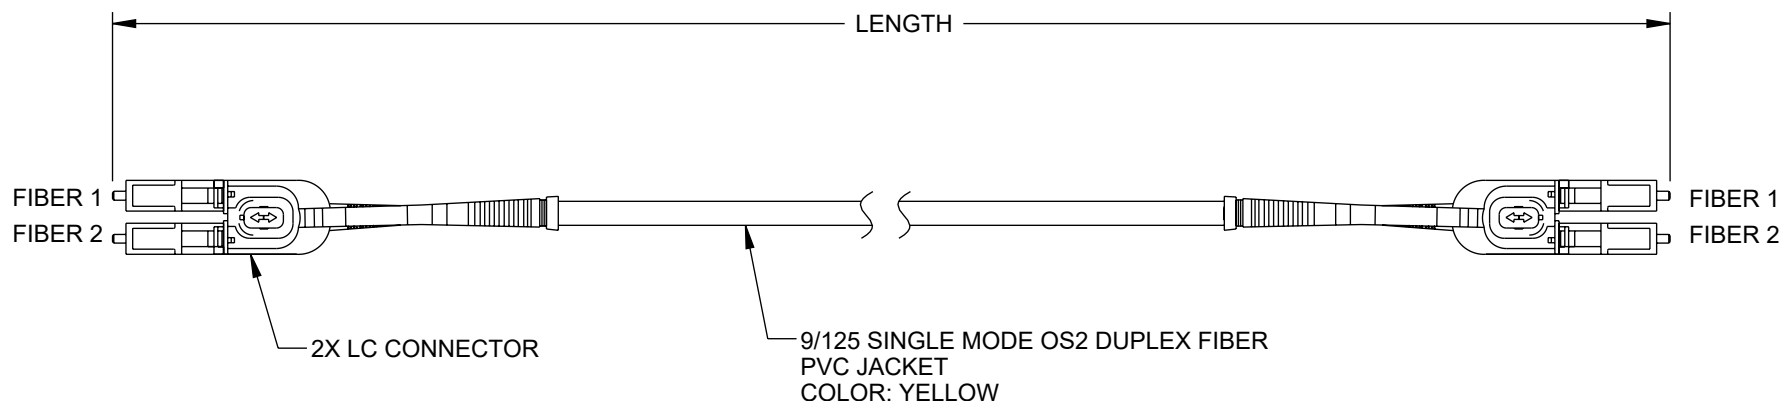

6

5

4

3

2

1

REVISION

ZONE	REV	DESCRIPTION	DATE	CHANGED BY	APPROVED
	A	INITIAL RELEASE	10/23/2023	AKRESOWSKI	PHOSPODAR

F

E

D

C

B

A

ITEM NUMBER	LENGTH IN FEET [METERS]
FCA-LCULCU-UBDS2V-01	3.28 [1]
FCA-LCULCU-UBDS2V-03	9.84 [3]
FCA-LCULCU-UBDS2V-05	16.40 [5]
FCA-LCULCU-UBDS2V-10	32.81 [10]

LENGTH (L)	LENGTH TOLERANCE
$L \leq 3.28 \text{ ft [1 m]}$	+1.97 [50] / -0
$3.28 \text{ ft [1 m]} < L \leq 32.81 \text{ ft [10 m]}$	+3.94 [100] / -0
$L > 32.81 \text{ ft [10 m]}$	+1% * L / -0

NOTES:

1. LC CONNECTOR ASSEMBLY POLISH TYPE: UPC
2. CONNECTORS ARE INCLUDED WITH DUST CAPS INSTALLED (NOT SHOWN).
3. CABLE ASSEMBLY SHALL BE INDIVIDUALLY PACKAGED IAW L-COM SPECIFICATION PS-0031.

REGULATORY COMPLIANCE:
EU RoHS DIRECTIVE (MOST RECENT RELEASED VERSION).

THE INFORMATION CONTAINED IN THIS DRAWING IS THE SOLE PROPERTY OF INFINITE ELECTRONICS, INC. ANY REPRODUCTION IN PART OR WHOLE WITHOUT THE WRITTEN PERMISSION OF INFINITE ELECTRONICS, INC. IS PROHIBITED. THESE COMMODITIES, TECHNOLOGY OR SOFTWARE WERE EXPORTED FROM THE UNITED STATES IN ACCORDANCE WITH THE EXPORT ADMINISTRATION REGULATIONS. DIVERSION CONTRARY TO U.S. LAW PROHIBITED.

UNLESS OTHERWISE SPECIFIED
LEADING DIMENSIONS ARE INCHES
DIMENSIONS IN [ ] ARE MILLIMETERS

TOLERANCES:
X = ±.2 [5]   FRACTIONS
.XX = ±.02 [0.5]   ± 1/32
.XXX = ±.005 [0.13]   ANGLES ± 1°

ALL DIMENSIONS ARE FOR REFERENCE ONLY
AND SUBJECT TO CHANGE WITHOUT NOTICE
UN-DIMENSIONED NON-CRITICAL FEATURES
MAY VARY IN SIZE AND LOCATION
COLORS MAY VARY

L-com
an INFINIT® brand

Website: www.L-com.com
Phone: 1.800.341.5266 | 1.978.682.6936

INTERPRET ALL DIMENSIONS AND
TOLERANCES PER ASME Y14.5

SCALE	SHEET
NONE	1 OF 1

DESCRIPTION

FIBER OPTIC UNIBOOT PATCH CABLE LC/UPC-LC/UPC
UNIBOOT OS2 SINGLE MODE FIBER PVC JACKET

SIZE	CAGE CODE	DRAWN BY	ITEM NO.	REV
A	43321	AKRESOWSKI	FCA-LCULCU-UBDS2V	A

6

5

4

3

2

1