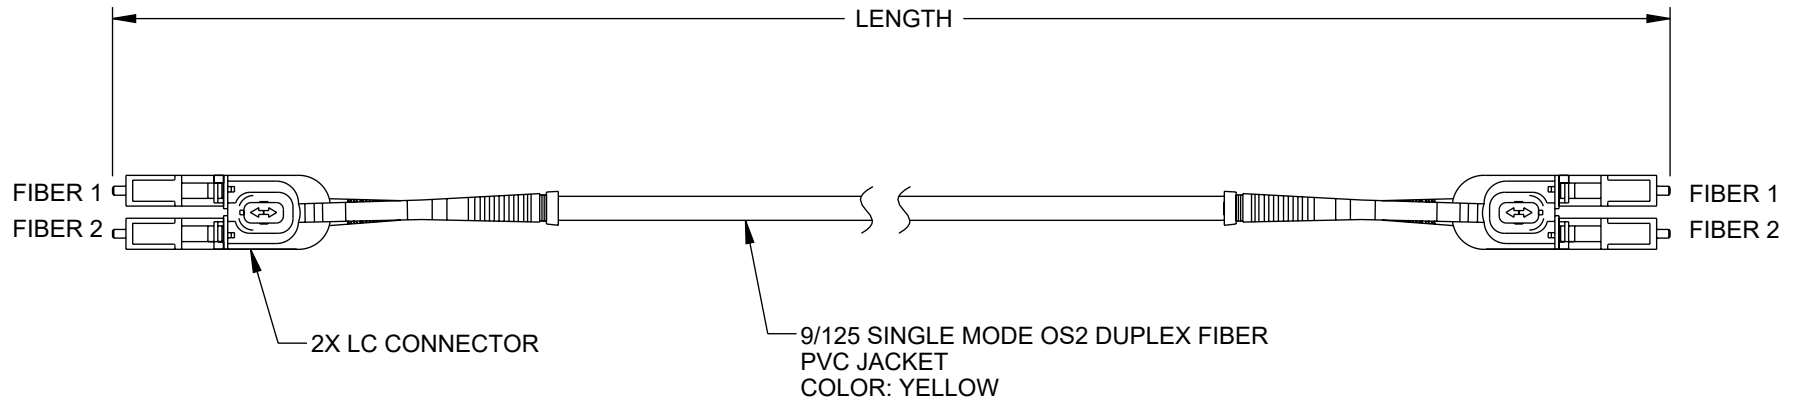

B

B

A

A

ITEM NUMBER	LENGTH IN FEET [METERS]
FCA-LCULCU-UBDS2V-01	3.28 [1]
FCA-LCULCU-UBDS2V-03	9.84 [3]
FCA-LCULCU-UBDS2V-05	16.40 [5]
FCA-LCULCU-UBDS2V-10	32.81 [10]

LENGTH (L)	LENGTH TOLERANCE
$L \leq 3.28 \text{ ft [1 m]}$	+1.97 [50] / -0
$3.28 \text{ ft [1 m]} < L \leq 32.81 \text{ ft [10 m]}$	+3.94 [100] / -0
$L > 32.81 \text{ ft [10 m]}$	+1% * L / -0

NOTES:

- LC CONNECTOR ASSEMBLY POLISH TYPE: UPC
- CONNECTORS ARE INCLUDED WITH DUST CAPS INSTALLED (NOT SHOWN).
- CABLE ASSEMBLY SHALL BE INDIVIDUALLY PACKAGED IAW L-COM SPECIFICATION PS-0031.

REGULATORY COMPLIANCE:
EU RoHS DIRECTIVE (MOST RECENT RELEASED VERSION).